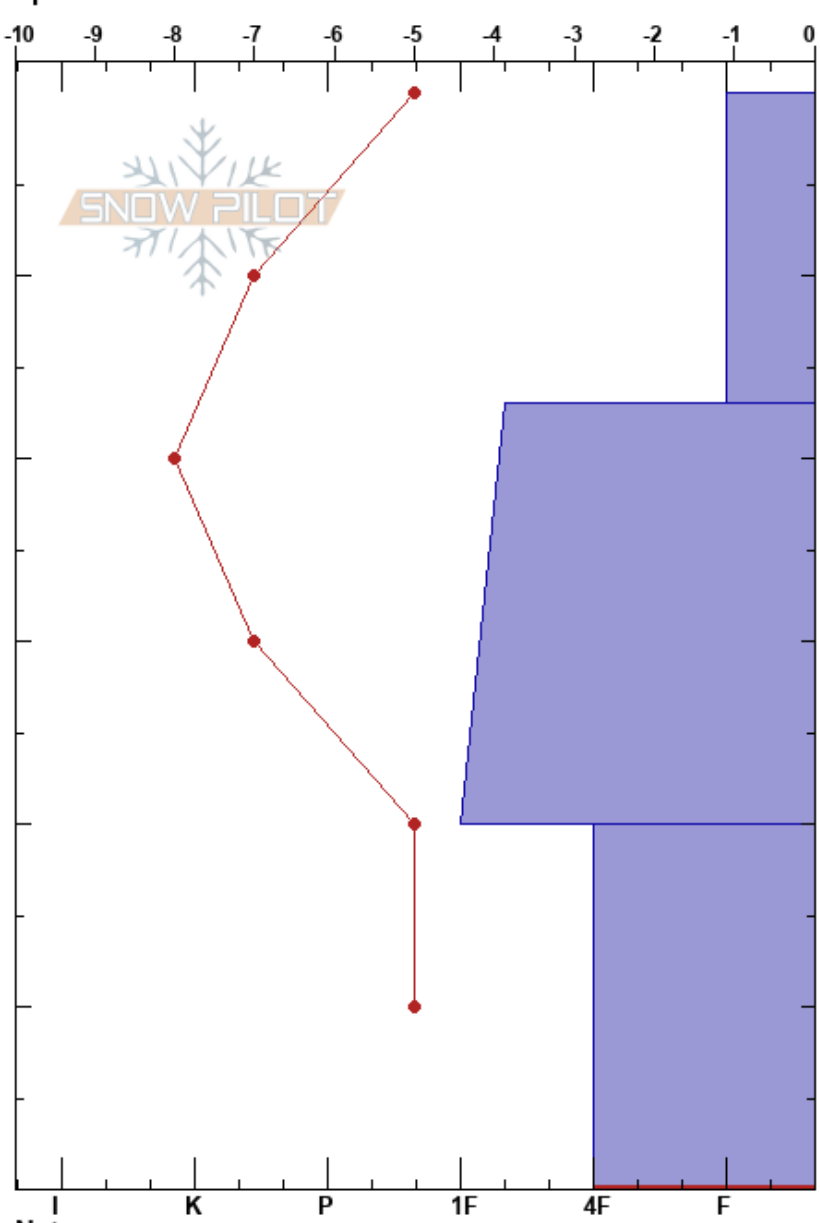

Putney Trail
 San Juan Range
 CO
 Elevation: 11795 ft
 Aspect: N
 Specifics:

Josh Richard
 12/12/2023 - 1:00pm
 Co-ord: 37.89292N, -107.69975W
 Slope Angle: 30°
 Wind Loading:

Stability:
 Air Temperature: 0°C
 Sky Cover: BKN
 Precipitation: NO
 Wind: E Calm
 HS:60
 PF:59
 PS:32
 40-60cm:Problematic layer

Form	Crystal		ρ kg/m ³	Stability tests & Layer comments
	Size	Moisture		
/	0.5-1			
□	0.5-1			
□	1.5-3			← PST52/100 (End) @40cm
				← ECTP5 @58cm ← CT20, SC @58cm

Notes: