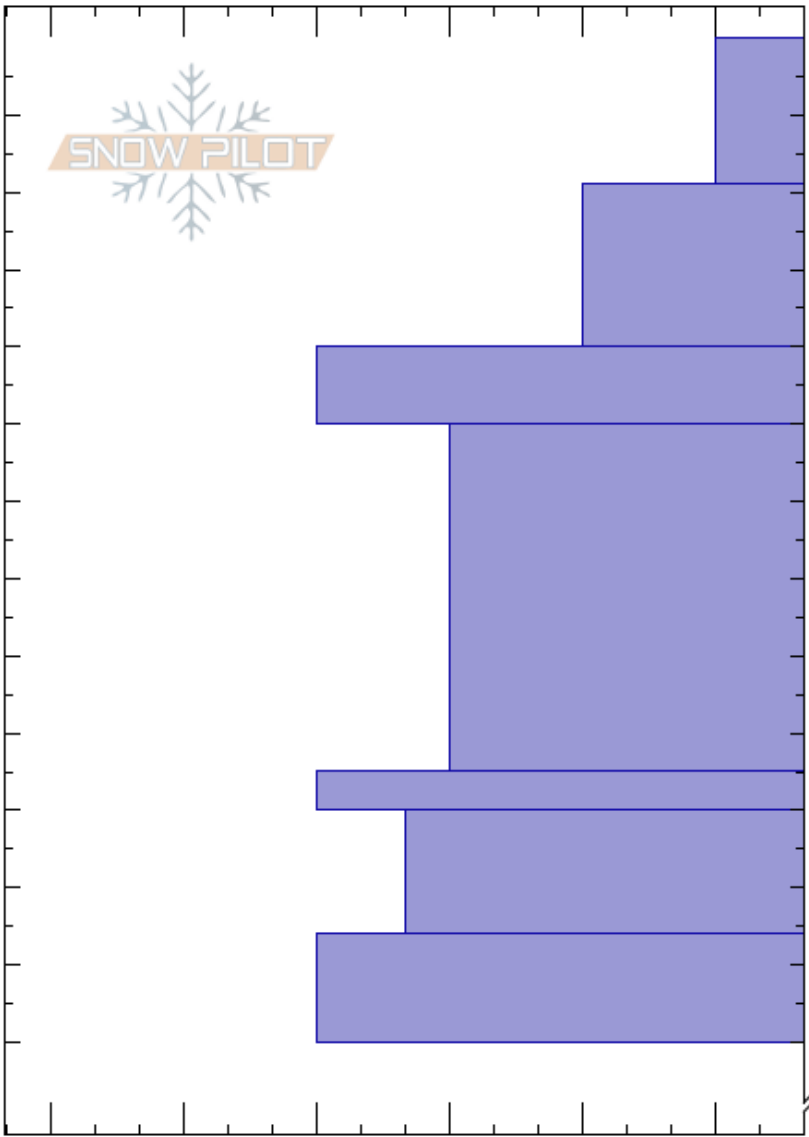

Mid Buckshot
 Skeena
 BC
 Elevation: 800 m
 Aspect: S
 Specifics:

Jeffrey Johns
 11/12/2023 - 02:00
 Co-ord: 56.40799N, -130.00916W
 Slope Angle: 38°
 Wind Loading:

Stability:
 Air Temperature: -7°C
 Sky Cover: CLR
 Precipitation: NO
 Wind: Calm

HS:180

Layer Notes:

Height (m)	Crystal		Moisture	ρ kg/m ³	Stability tests & Layer comments
	Form	Size			
0	/	1			
45	⊙⊙				
75	•				
100	⊙⊙				
110	•			M	
125	•			M	
130					← CTN

Notes: