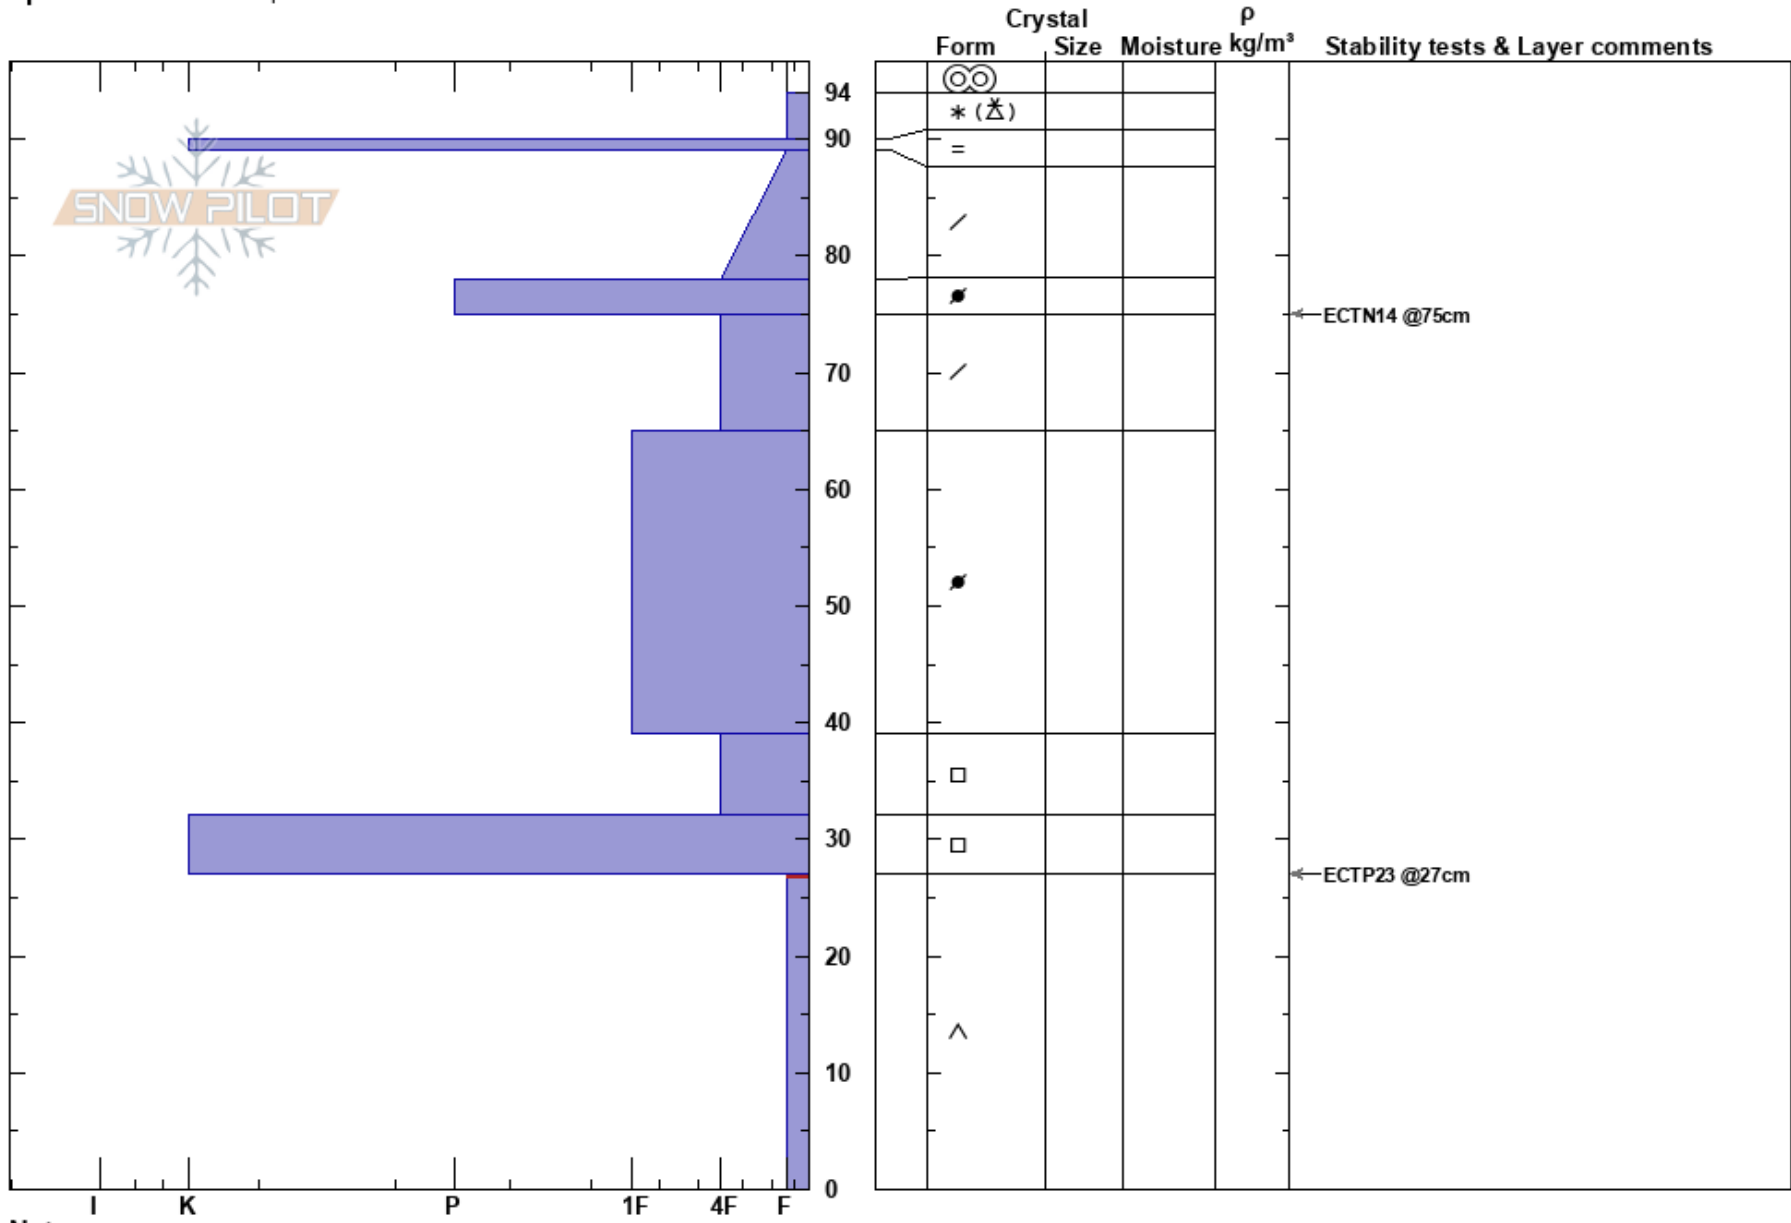

North Tenmile Creek
 Gore Range
 CO
Elevation: 11700 ft
Aspect: N
Specifics: We skied slope

Andrew McWilliams
 12/11/2023 - 2:00pm
Co-ord: 39.55980N, -106.20395W
Slope Angle: 29°
Wind Loading: no

Stability:
Air Temperature: -3°C
Sky Cover: BKN
Precipitation: NO
Wind: W Light Breeze

HS:94
PF:30
PS: 10

Layer Notes:
 27-0cm: Problematic layer

Notes: