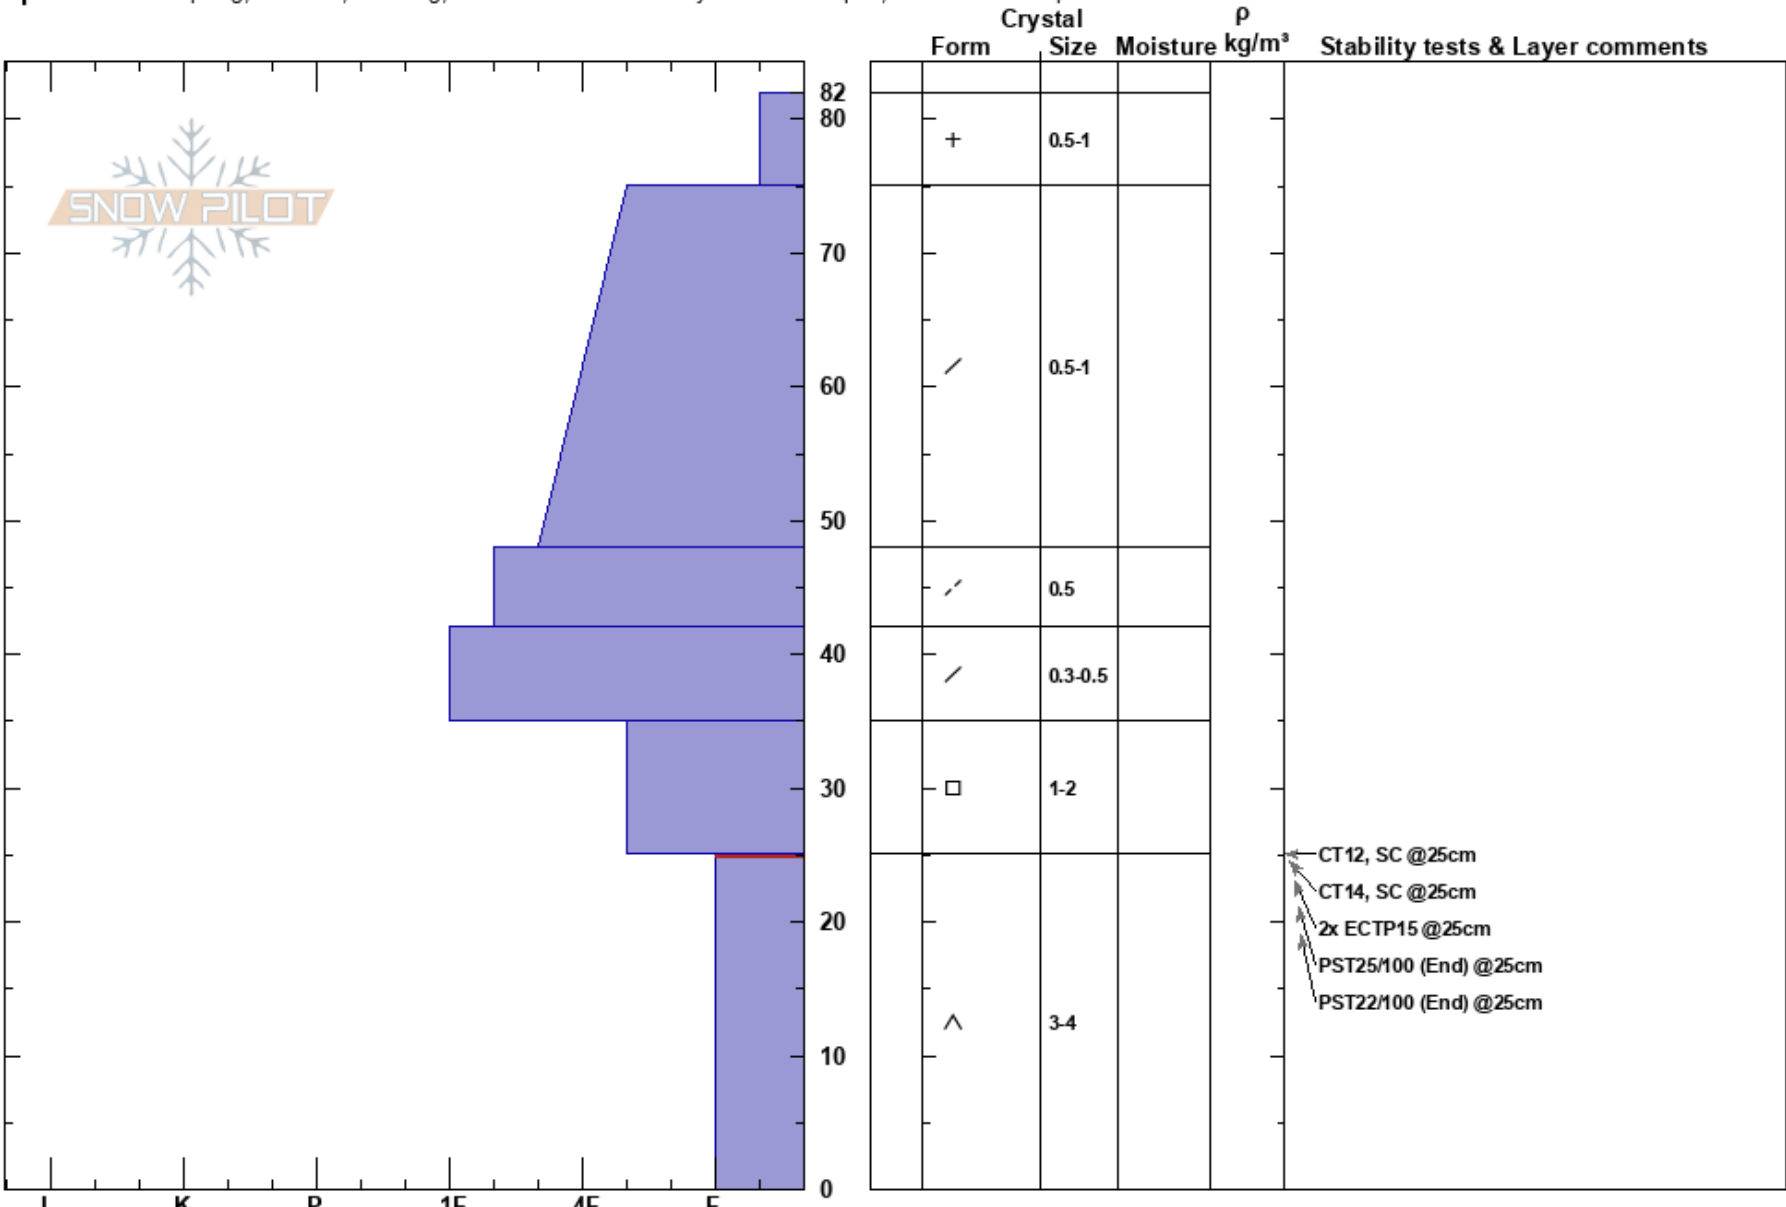

Little French Crk - NE  
 Vail/Summit County  
 CO  
 Elevation: 11420 ft  
 Aspect: N  
 Specifics: Collapsing, localized; Cracking; Recent avalanche activity on similar slopes; Ski tracks on slope

Noah Williams  
 12/11/2023 - 4:00pm  
 Co-ord: 39.46834N, -105.94726W  
 Slope Angle: 27°  
 Wind Loading: no

Stability:  
 Air Temperature: -2°C  
 Sky Cover: BKN  
 Precipitation: NO  
 Wind: W Light Breeze  
 HS:82  
 PF:82  
 PS:25  
 25-0cm: Problematic layer

Notes: