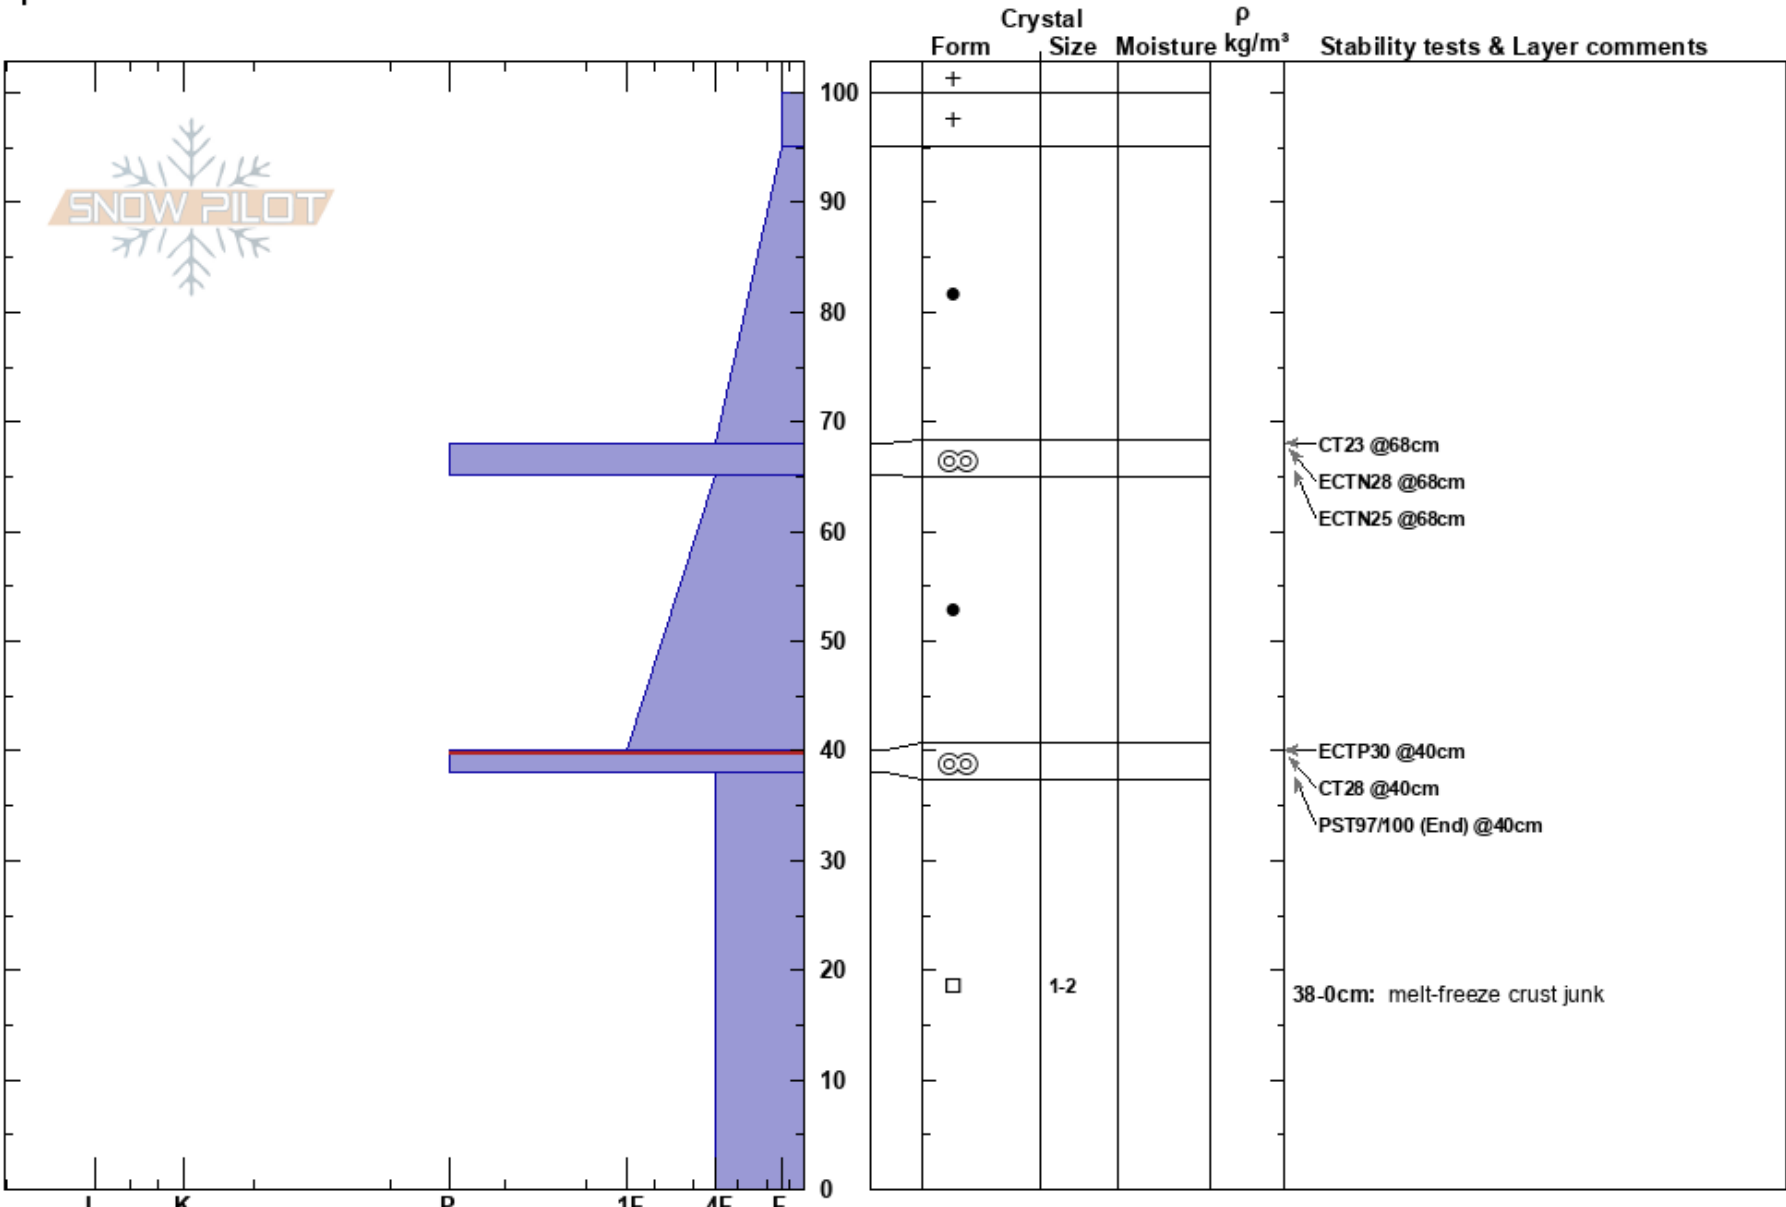

Twenty Five Short  
 Teton Range  
 WY  
 Elevation: 2811 m  
 Aspect: 130°  
 Specifics:

Madeline Grubb  
 12/10/2023 - 12:30pm  
 Co-ord: 43.69754N, -110.78067W  
 Slope Angle: 20°  
 Wind Loading:

Stability: **HS:100**  
 Air Temperature: -4°C **PF:60**  
 Sky Cover: OVC **PS: 15**  
 Precipitation: S-1  
 Wind: Calm  
**Layer Notes:**  
 40-38cm: Problematic layer  
 38-0cm: melt-freeze crust junk