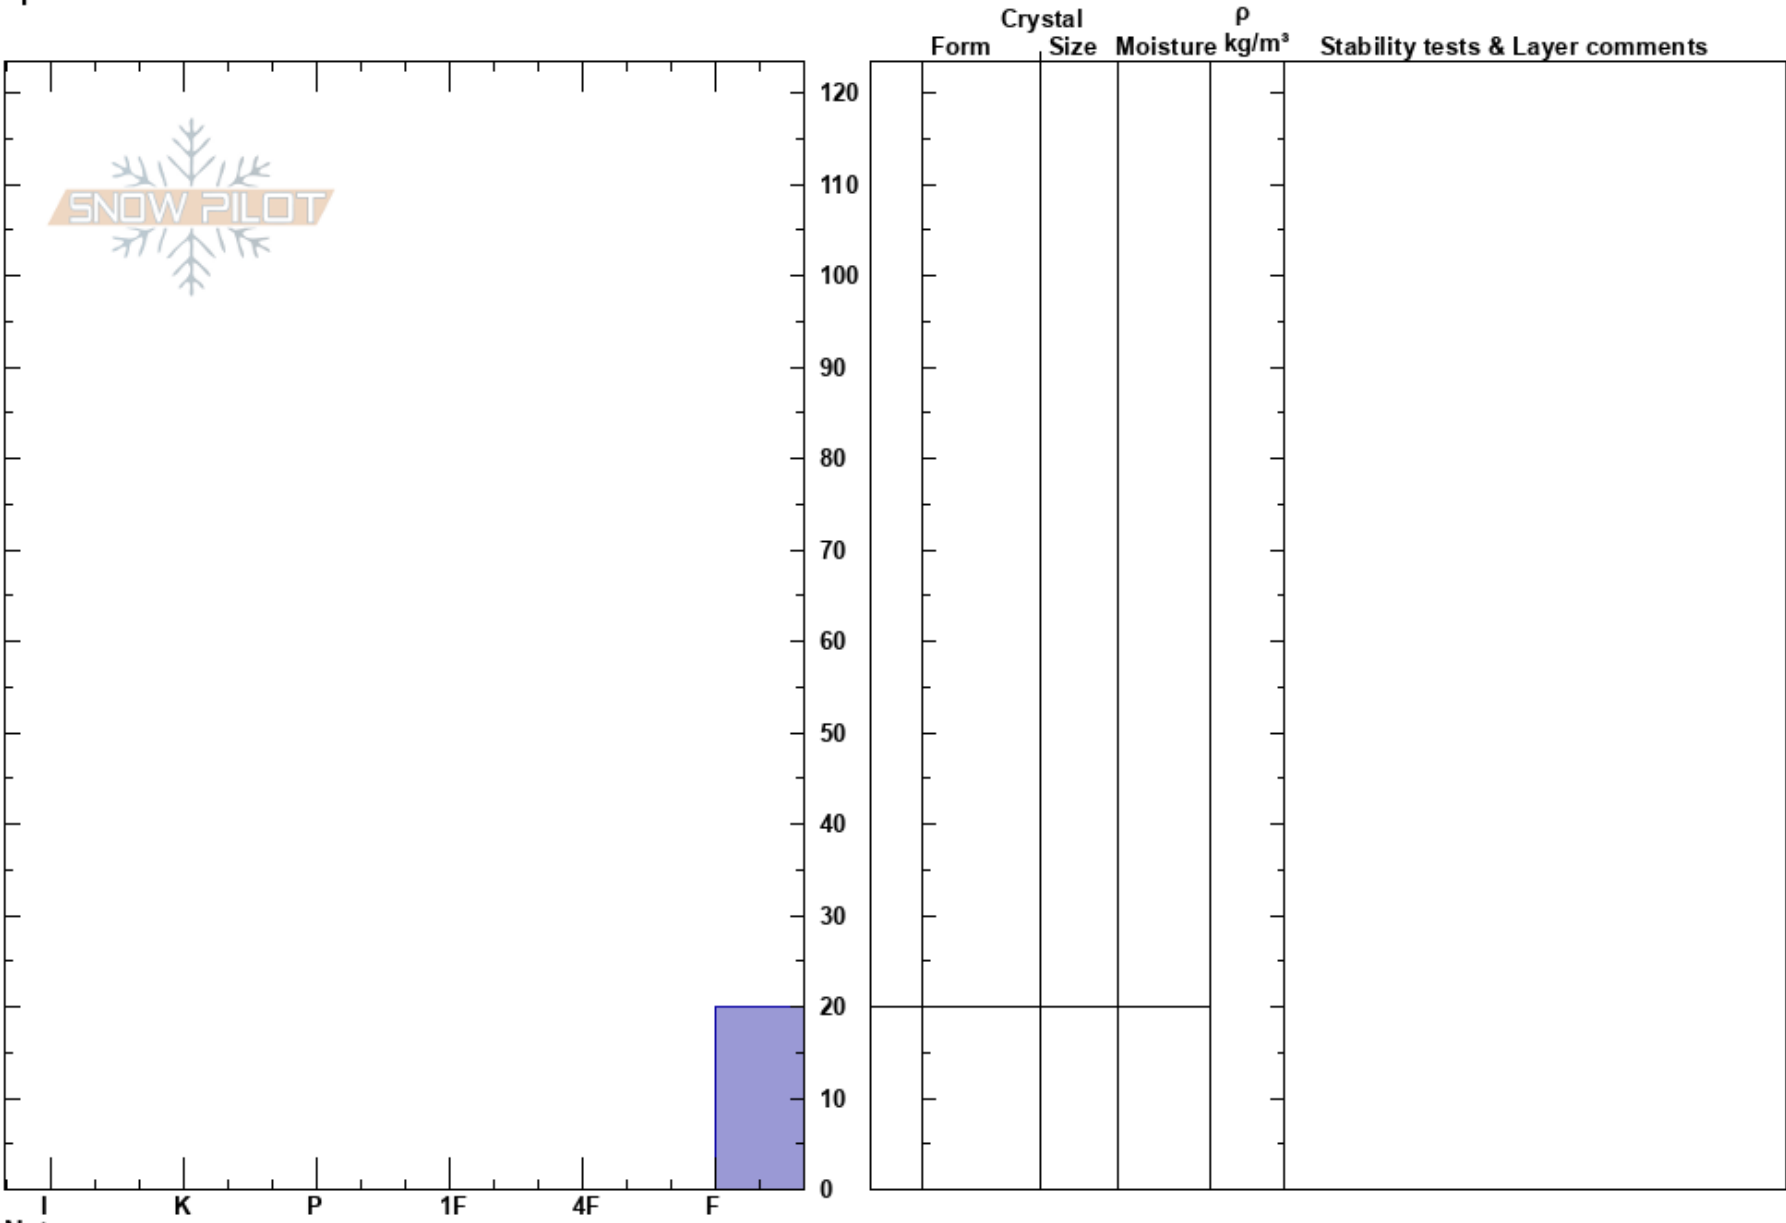

W Porter Fork
Central Wasatch
UT
Elevation: 8860 ft
Aspect: 30°
Specifics:

Paul Diegel
12/11/2023 - 4:00pm
Co-ord: 40.67163N, -111.72051W
Slope Angle: 20°
Wind Loading:

Stability:
Air Temperature: 18°F
Sky Cover: CLR
Precipitation: NO
Wind:

HS:120
PF:50
PS:20
Layer Notes:

Notes: