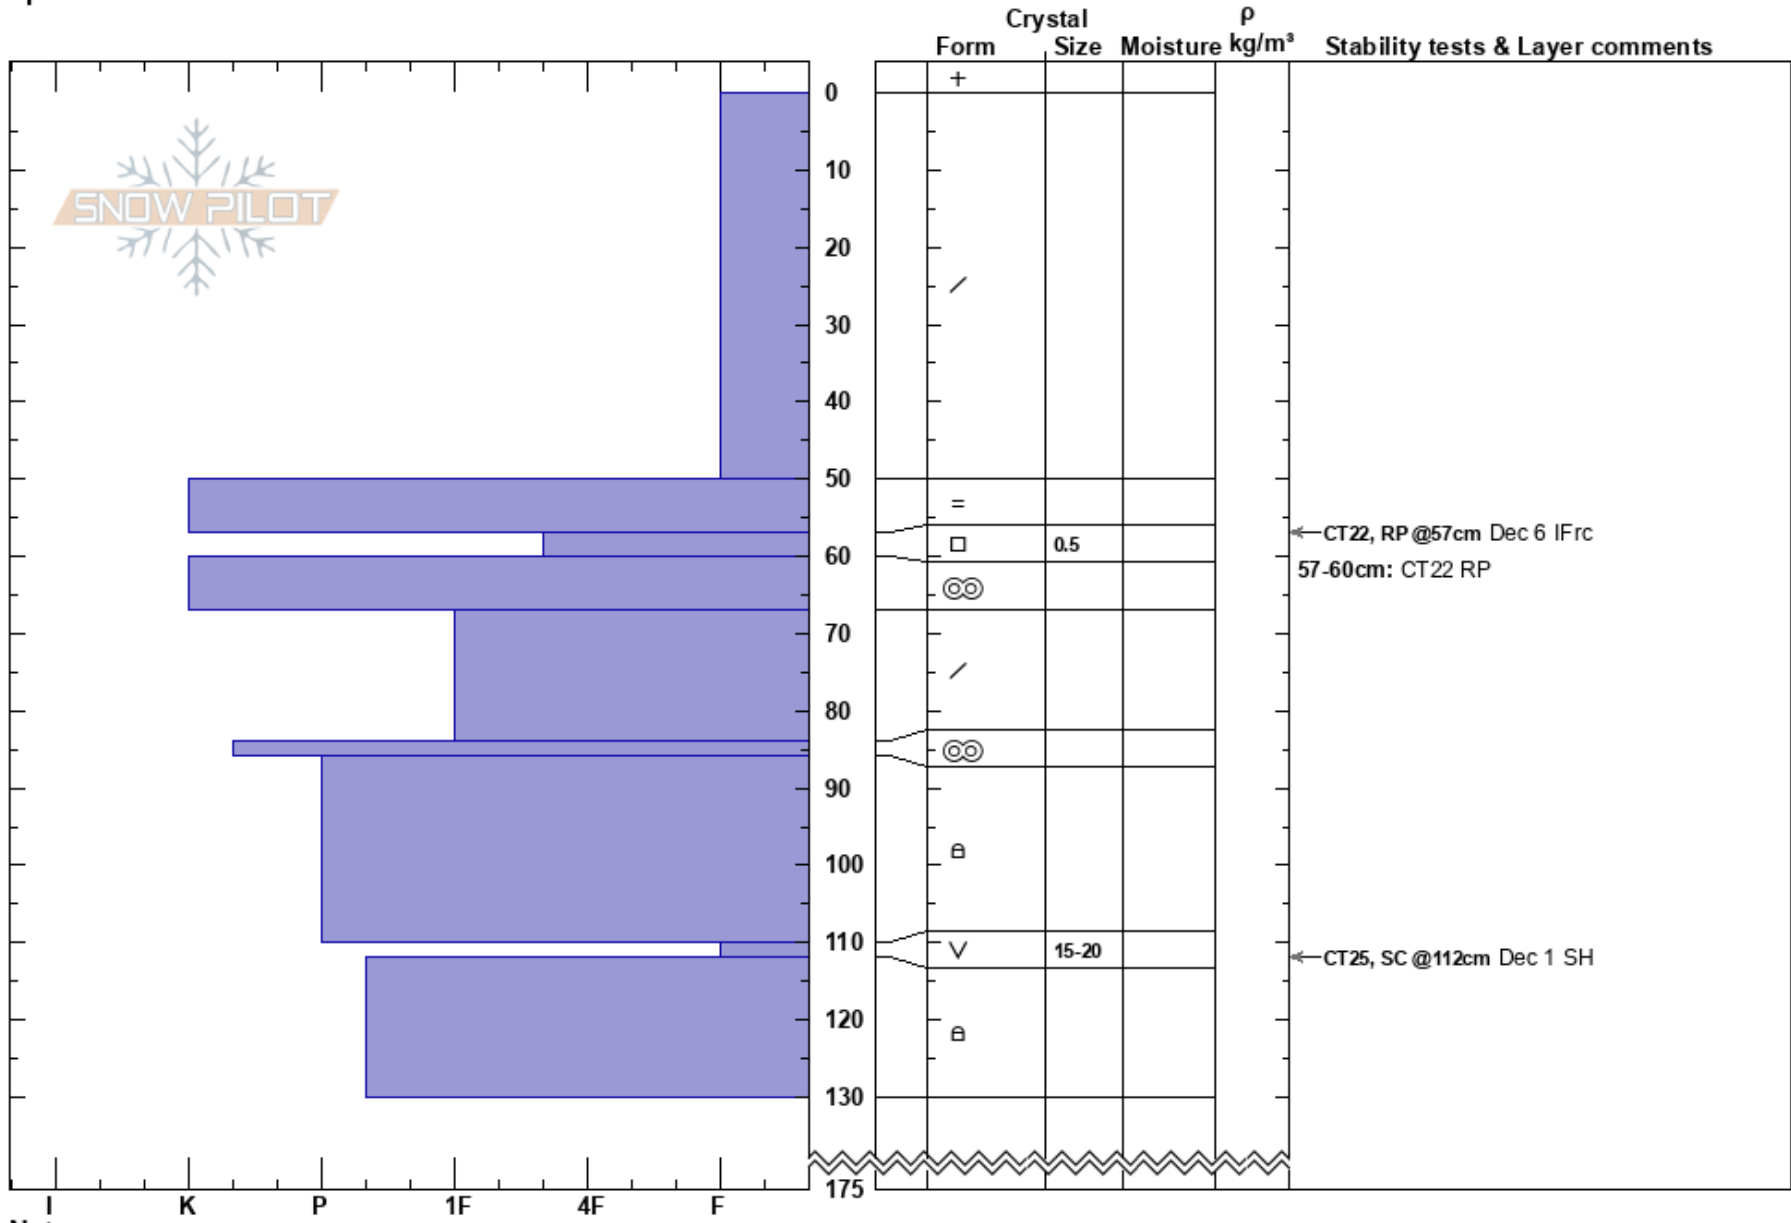

Swiss Tech
 monashee
 CA
 Elevation: 1760 ft
 Aspect: 90°
 Specifics:

Alex Banas
 12/11/2023 - 9:30am
 Co-ord:
 Slope Angle:
 Wind Loading:

Stability:
 Air Temperature:
 Sky Cover: OVC
 Precipitation:
 Wind: Calm

HS:175
 Layer Notes:
 57-60cm: CT22 RP
 110-112cm: Problematic layer

Notes: