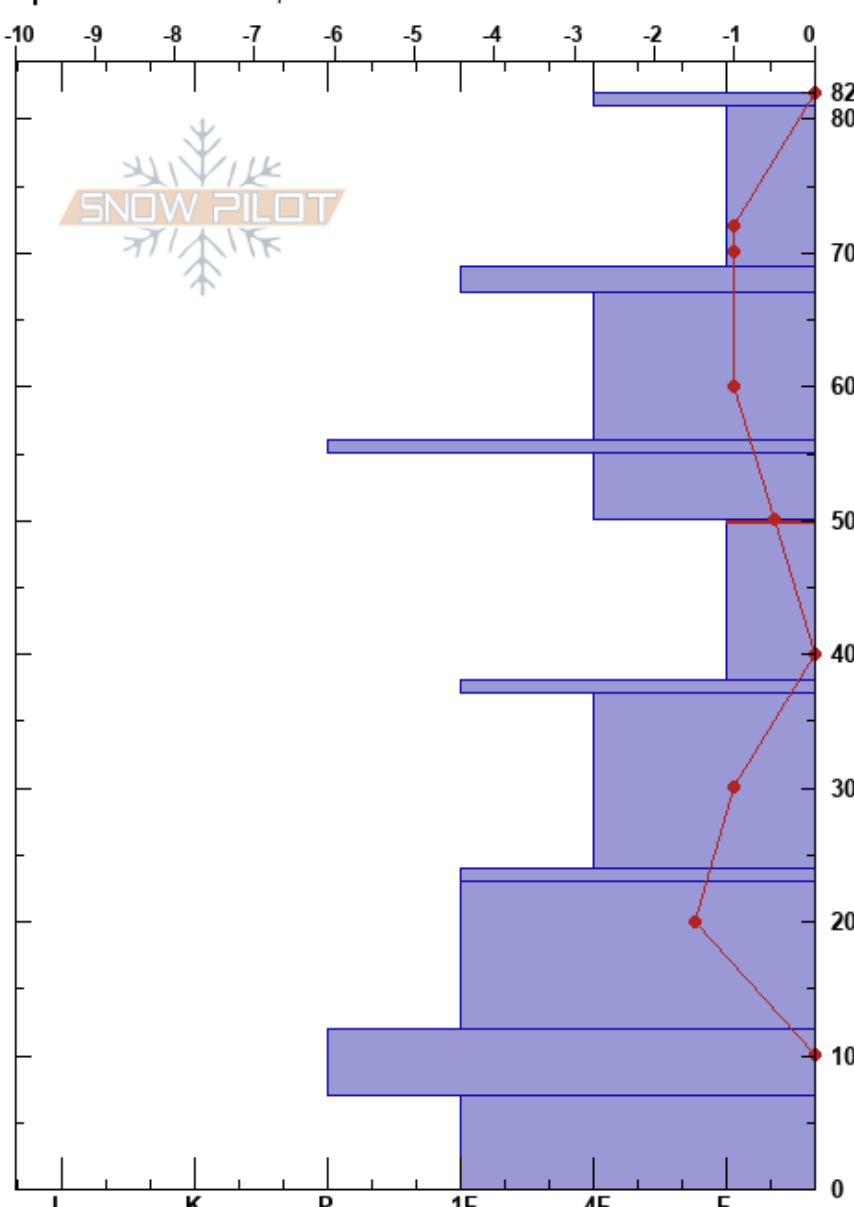

Powderhouse
 Central Sierra
 CA
 Elevation: 9100 ft
 Aspect: 350°
 Specifics: We skied slope

Tim Mincey
 01/17/2018 - 3:00pm
 Co-ord: 11S 241513W 4297091N
 Slope Angle: 24°
 Wind Loading: no

Stability: **HS:82**
 Air Temperature: 5.5°C PF:40 50-38cm:Problematic layer
 Sky Cover: CLR
 Precipitation: NO
 Wind: Calm

Elevation (cm)	Crystal		ρ kg/m ³	Stability tests & Layer comments
	Form	Size		
82	⊙			
80	●	0.5	M	
70	■			
60	●	0.5	M	
50	■			
50	●	1	M	
40	⊖	1-2	D-M	CT18, SP @50cm CT21, SP @50cm ECTN21 @50cm ECTN23 @50cm PST40/100 (End) @50cm
30	■			
30	⊖	1-2	D-M	
20	■			
20	●	1	D-M	
10	■			
10	⊖	1-2	D-M	