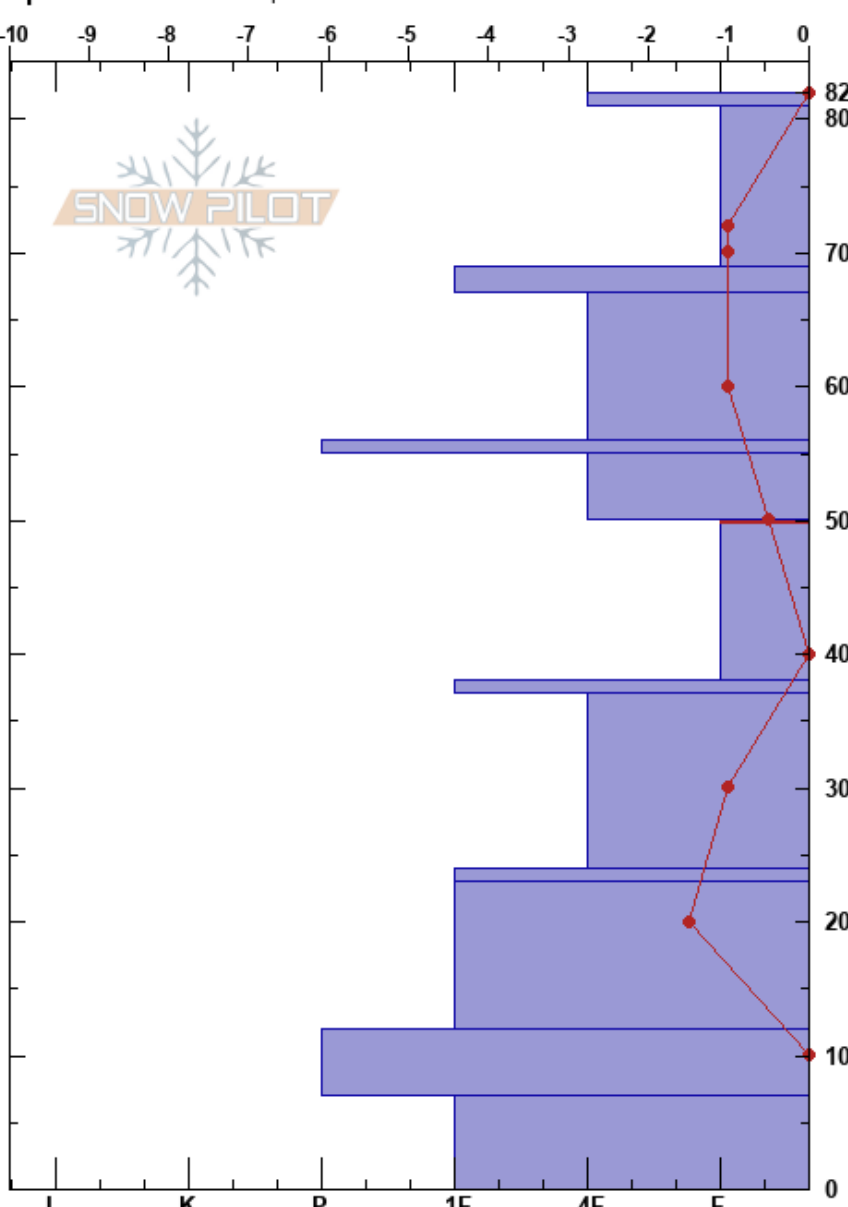

Powderhouse
 Central Sierra
 CA
Elevation: 9100 ft
Aspect: 350°
Specifics: We skied slope

Tim Mincey
 01/17/2018 - 3:00pm
Co-ord: 11S 241513W 4297091N
Slope Angle: 24°
Wind Loading: no

Stability:
Air Temperature: 5.5°C **HS:**82 **PF:**40 **Layer Notes:** 50-38cm:Problematic layer
Sky Cover: CLR
Precipitation: NO
Wind: Calm

Elevation (cm)	Crystal		ρ kg/m ³	Stability tests & Layer comments
	Form	Size		
82	⊙			
80	●	0.5	M	
70	■			
60	●	0.5	M	
50	■			
50	●	1	M	
40	⊖	1-2	D-M	CT18, SP @50cm CT21, SP @50cm ECTN21 @50cm ECTN23 @50cm PST40/100 (End) @50cm
30	⊖	1-2	D-M	
20	●	1	D-M	
10	■			
0	⊖	1-2	D-M	