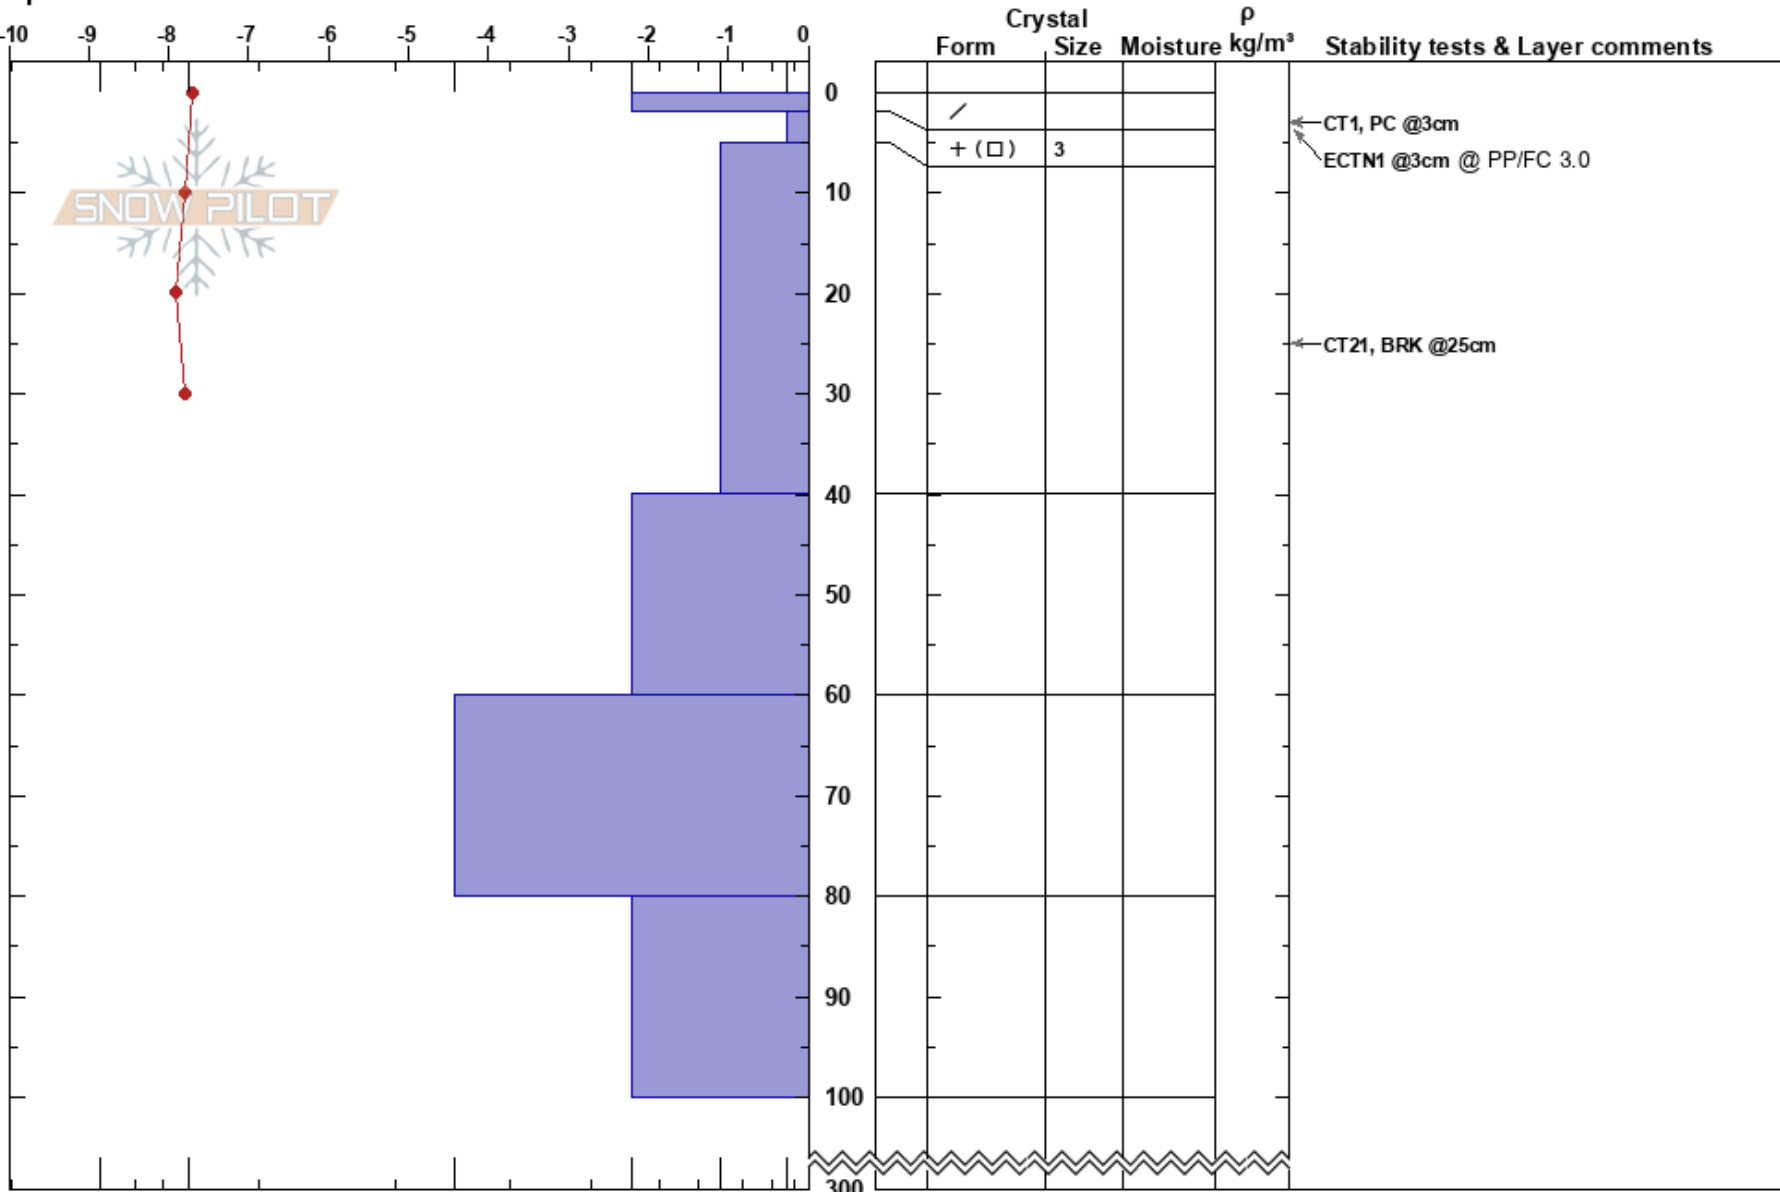

Björnbacken SO
 Vålådalen
 Sweden
Elevation: 900 m
Aspect: SE
Specifics:

Karin Trolin
 11/12/2023 - 12:45
Co-ord: 33V 399988E 7005764N
Slope Angle: 25°
Wind Loading: yes

Stability: HS:300
Air Temperature: -7.3°C PF:10 2-5cm:Problematic layer
Sky Cover: BKN
Precipitation: NO
Wind: SW Moderate