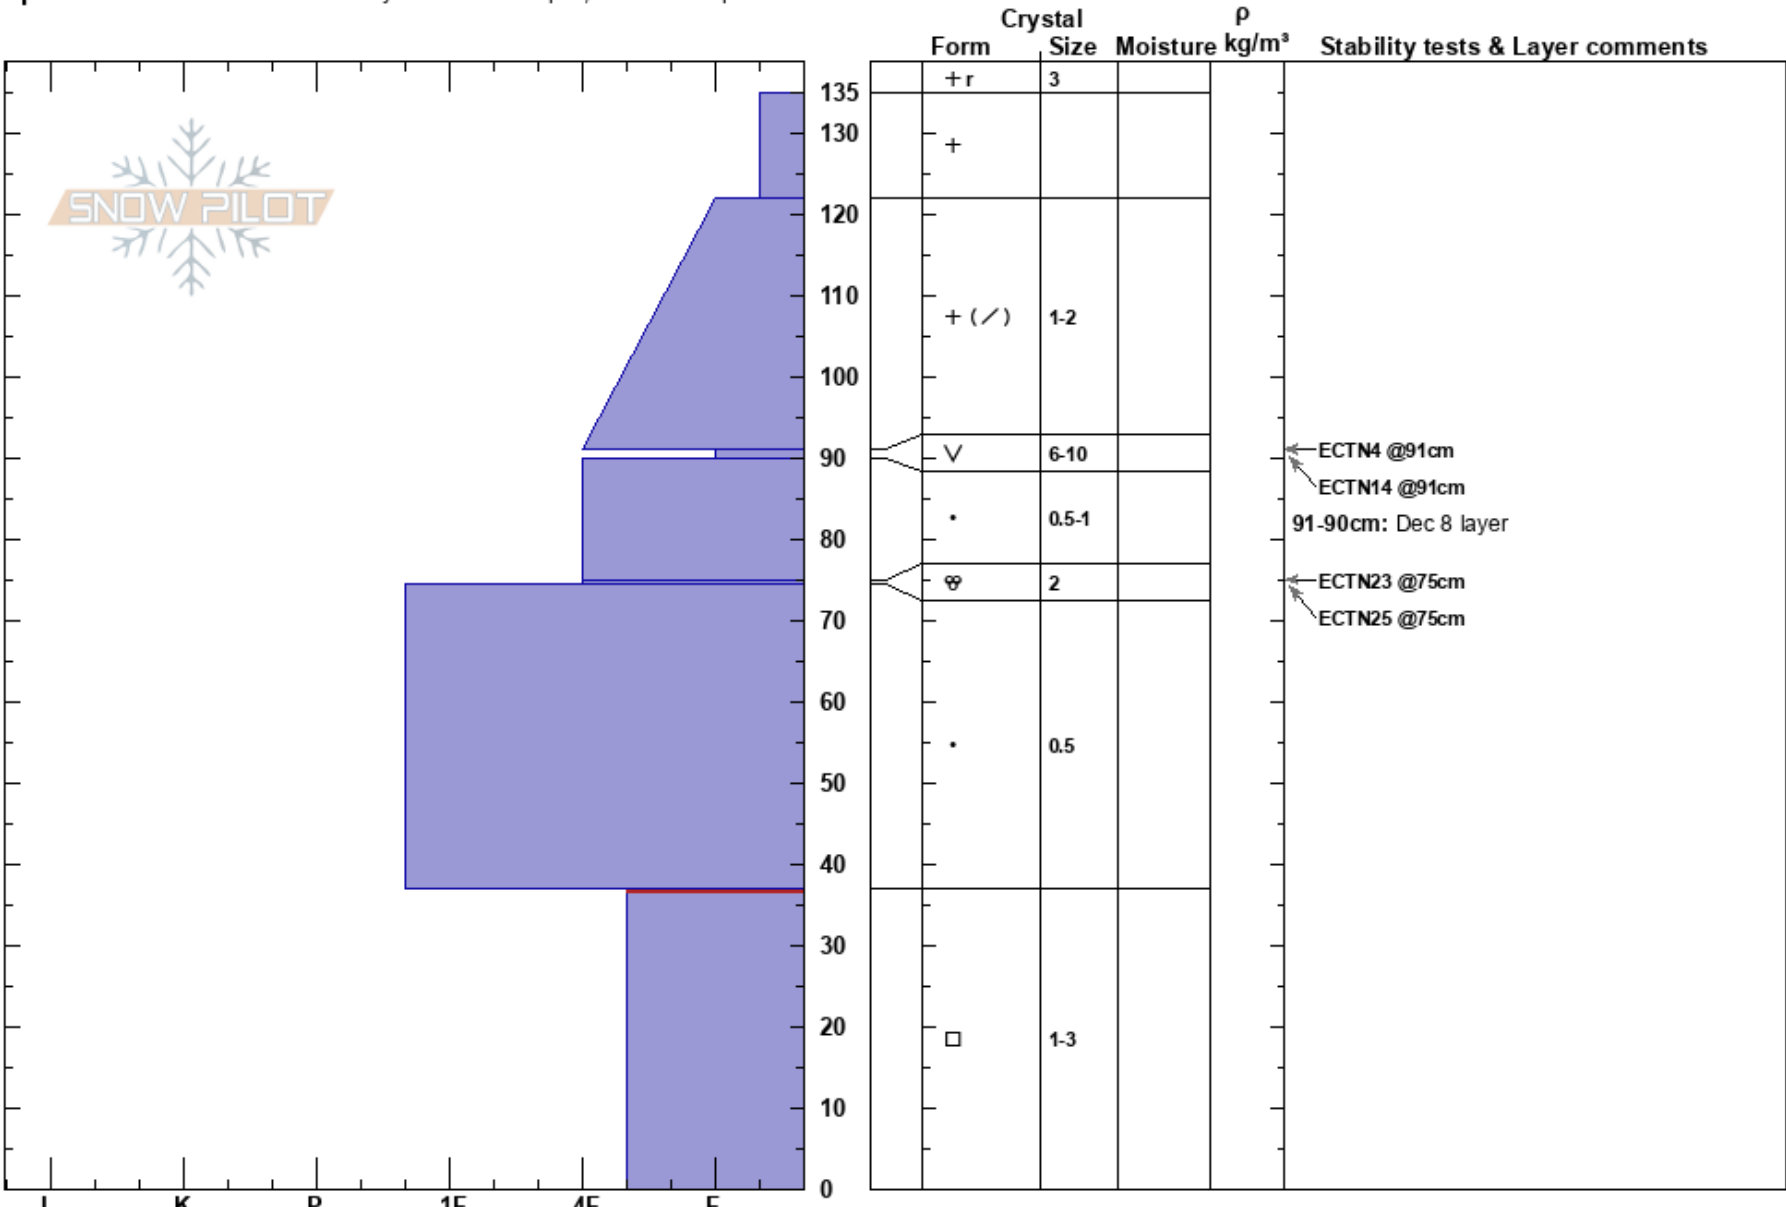

Mushroom Field (L)
 Park Range
 CO
 Elevation: 9600 ft
 Aspect: NE
 Specifics: Recent avalanche activity on different slopes; We skied slope

Brian Gardel
 12/10/2023 - 10:30am
 Co-ord:
 Slope Angle: 23°
 Wind Loading: no

Stability: Fair
 Air Temperature: -8°C
 Sky Cover: OVC
 Precipitation: S-1
 Wind: Calm
 HS: 135
 PF: 60
 PS: 35
 Layer Notes:
 91-90cm: Dec 8 layer
 37-0cm: Problematic layer

Notes: We dug a second pit above Cat Scratch (NE, 9400') and noted nearly identical depth, structure, and test results.