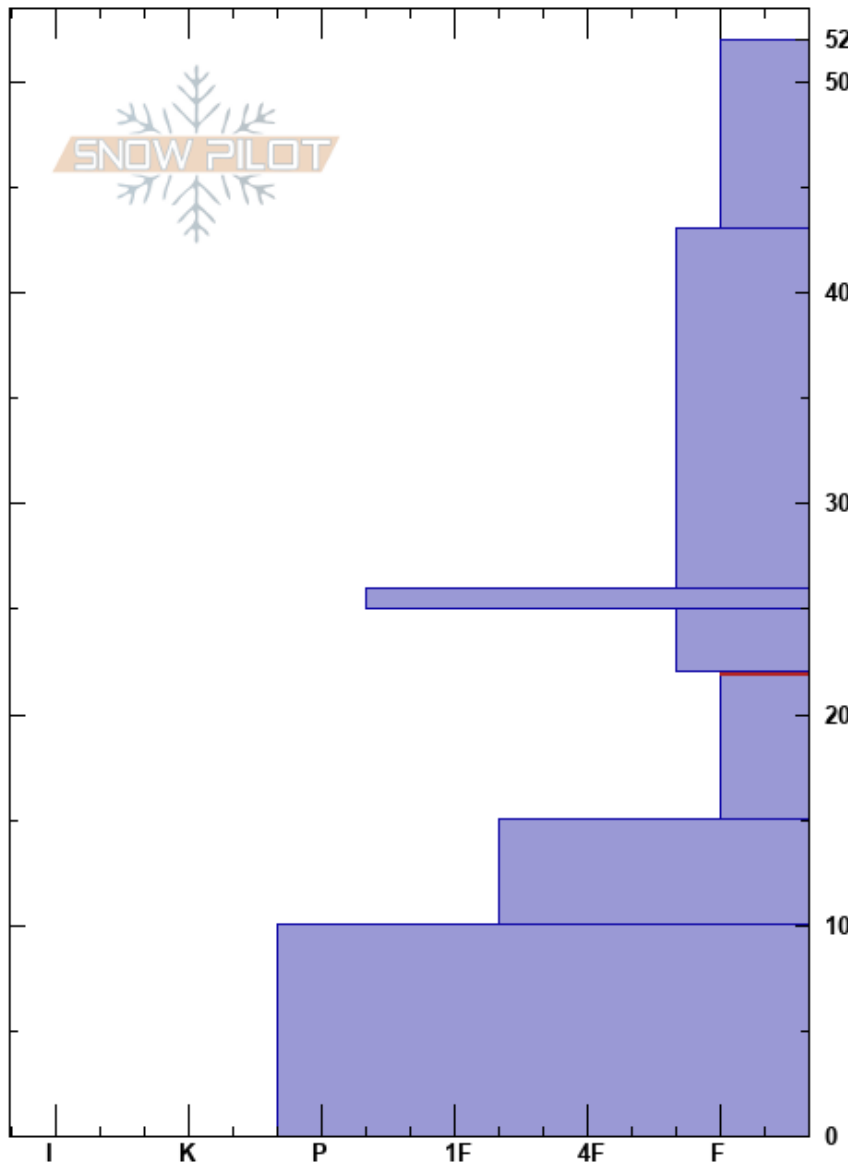

Beehive Basin
 Madison Range-N
 MT
 Elevation: 8700 ft
 Aspect: 220°

Doug Chabot-Admin
 12/10/2023 - 11:00am
 Co-ord: 45.32891N, -111.38644W
 Slope Angle: 20°
 Wind Loading: no

Stability: Poor HS:52
 Air Temperature: -3°C Layer Notes:
 22-15cm: Problematic layer
 Sky Cover: OVC
 Precipitation: NO
 Wind: Calm

Specifics: Collapsing, widespread; Recent avalanche activity on similar slopes; Recent avalanche activity on different slopes

Crystal Form	Size	Moisture	ρ kg/m ³	Stability tests & Layer comments
			90	
+		D		
/		D	90	
⊙⊙		D	125	
□	1	D	125	
^	2-4	D		← ECTPV @22cm ← ECTP12 @22cm ← ECTP5 @22cm
□	2-3	D		
⊙⊙(□)	2(2)	D		