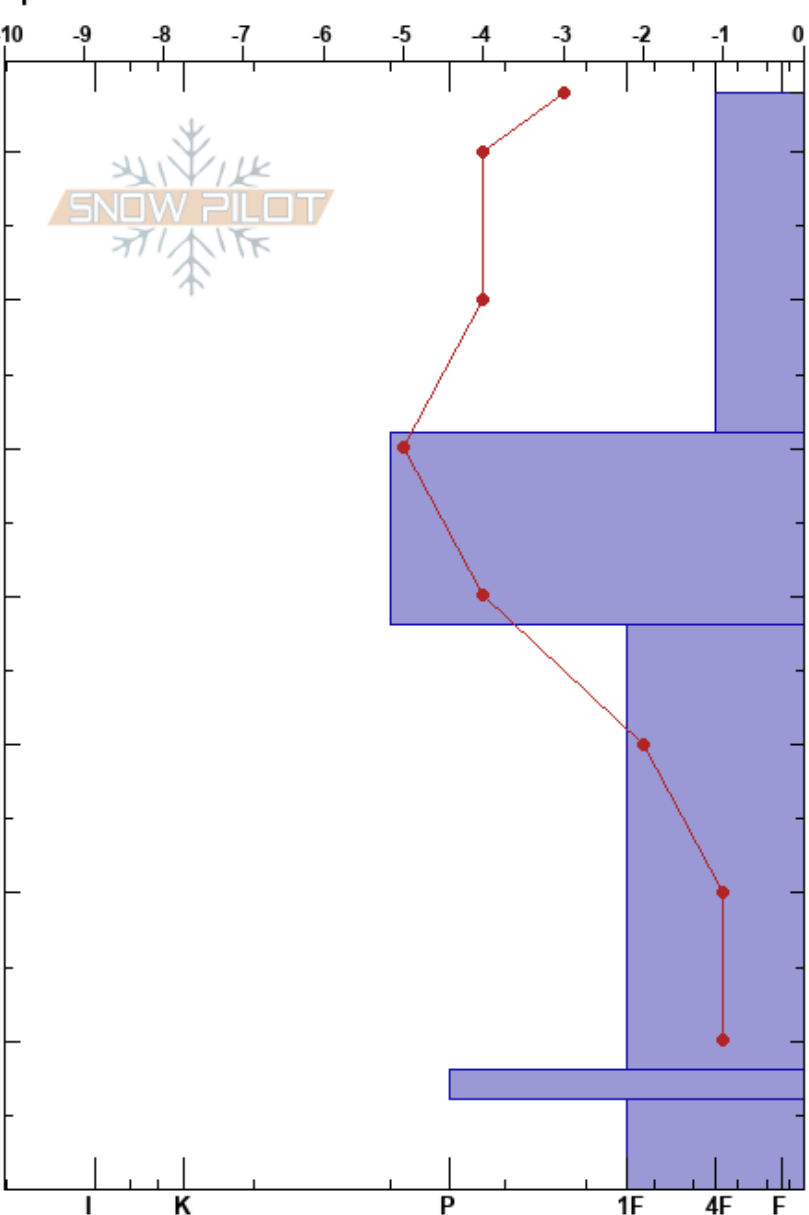

Powder bowl/Corkscrew
 Monashee
 BC
 Elevation: 2160 m
 Aspect: 125°
 Specifics:

Ski Patrol
 10/12/2023 - 10:15
 Co-ord: 49.73813N, -118.94424W
 Slope Angle: 18°
 Wind Loading:

Stability:
 Air Temperature: -4°C
 Sky Cover: X
 Precipitation: NO
 Wind: W Light Breeze

HS:74

Layer Notes:

Form	Crystal		ρ kg/m ³	Stability tests & Layer comments
	Size	Moisture		
•	0.3-0.5			← CT6, RP @64cm ← CT5, RP @64cm ← CT11, RP @64cm ← CT11, RP @54cm
⊙⊙				
⊖	0.5-1			← CT25, RP @22cm
⊙⊙				
□	1-2			