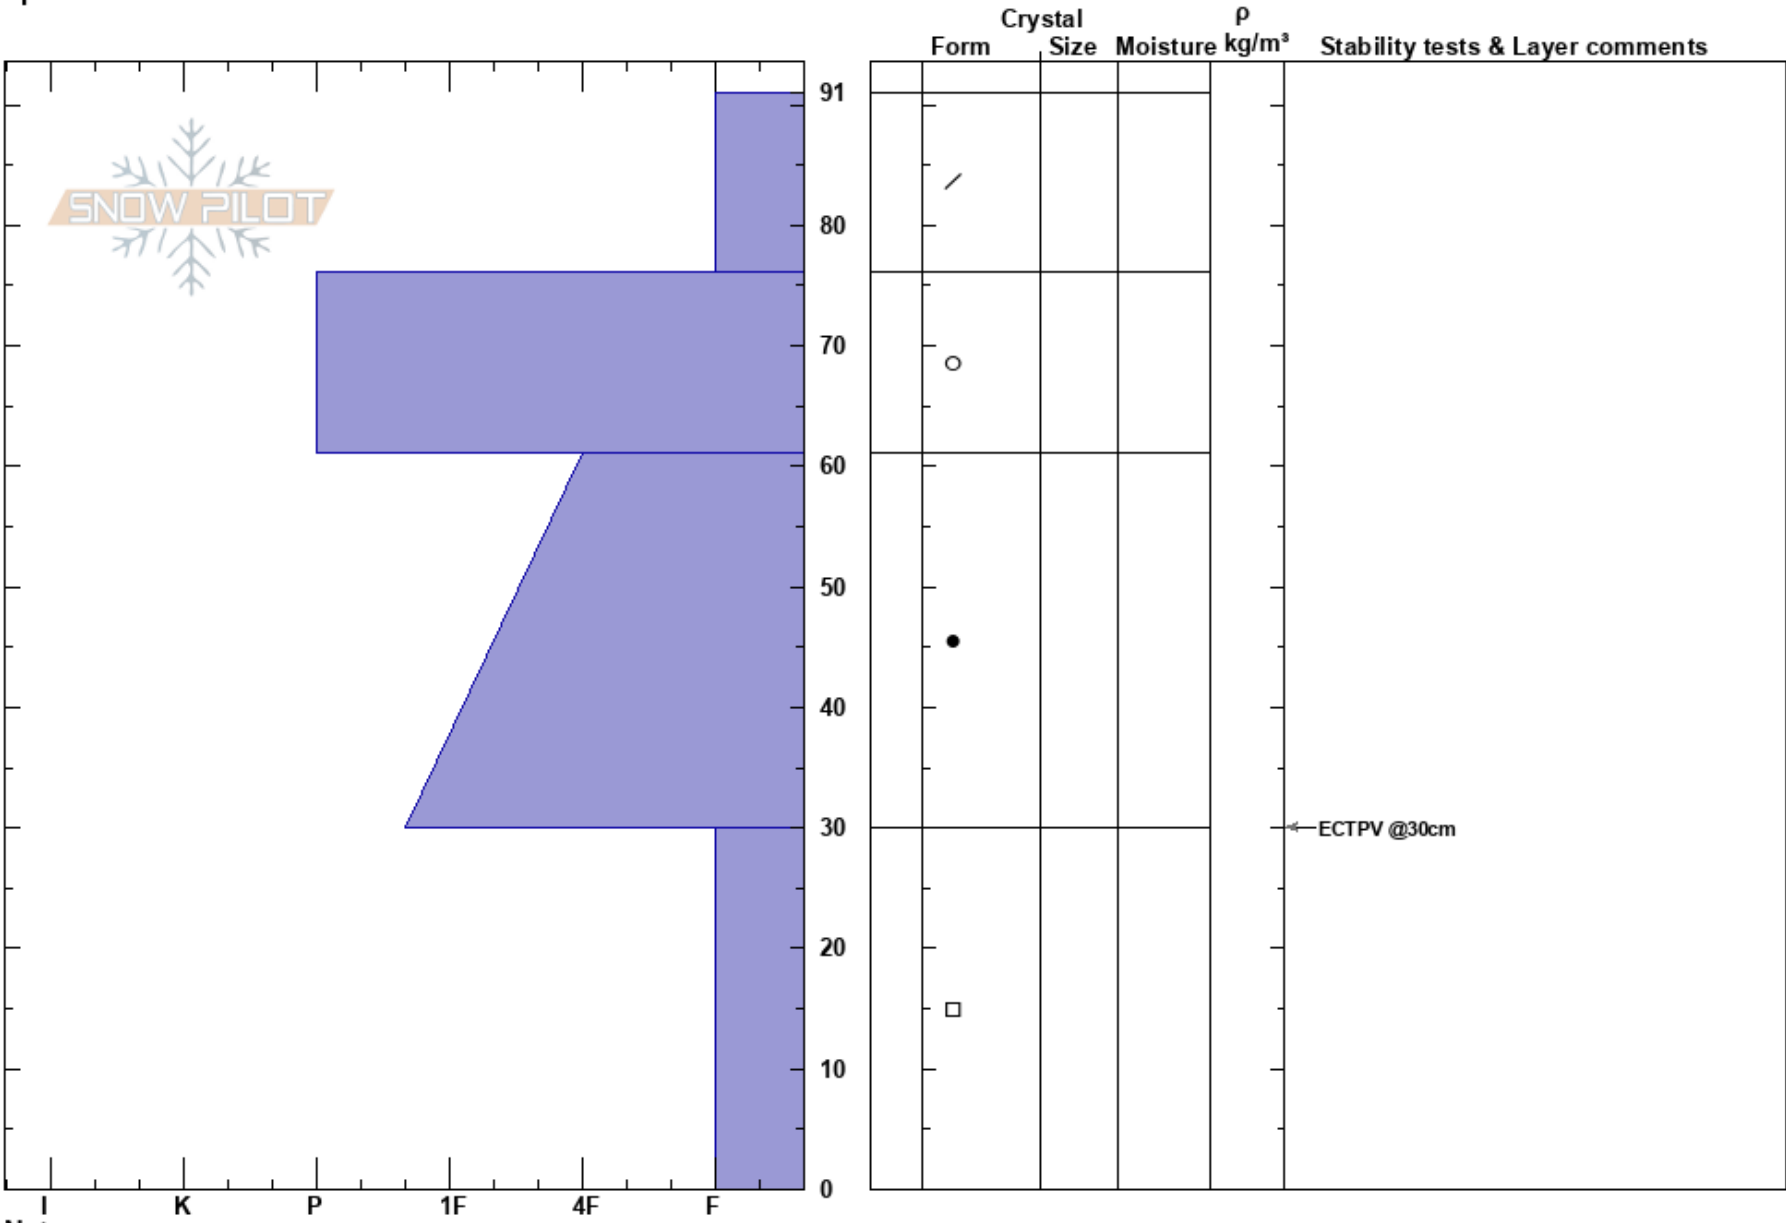

Hidden Valley  
 RMNP  
 CO  
 Elevation: 11265 ft  
 Aspect: NE  
 Specifics:

Austin Blum  
 12/09/2023 - 1:30pm  
 Co-ord:  
 Slope Angle:  
 Wind Loading:

Stability:  
 Air Temperature:  
 Sky Cover: FEW  
 Precipitation: NO  
 Wind: Light Breeze

HS:91  
 Layer Notes:  
 30-0cm: Problematic layer

Notes: