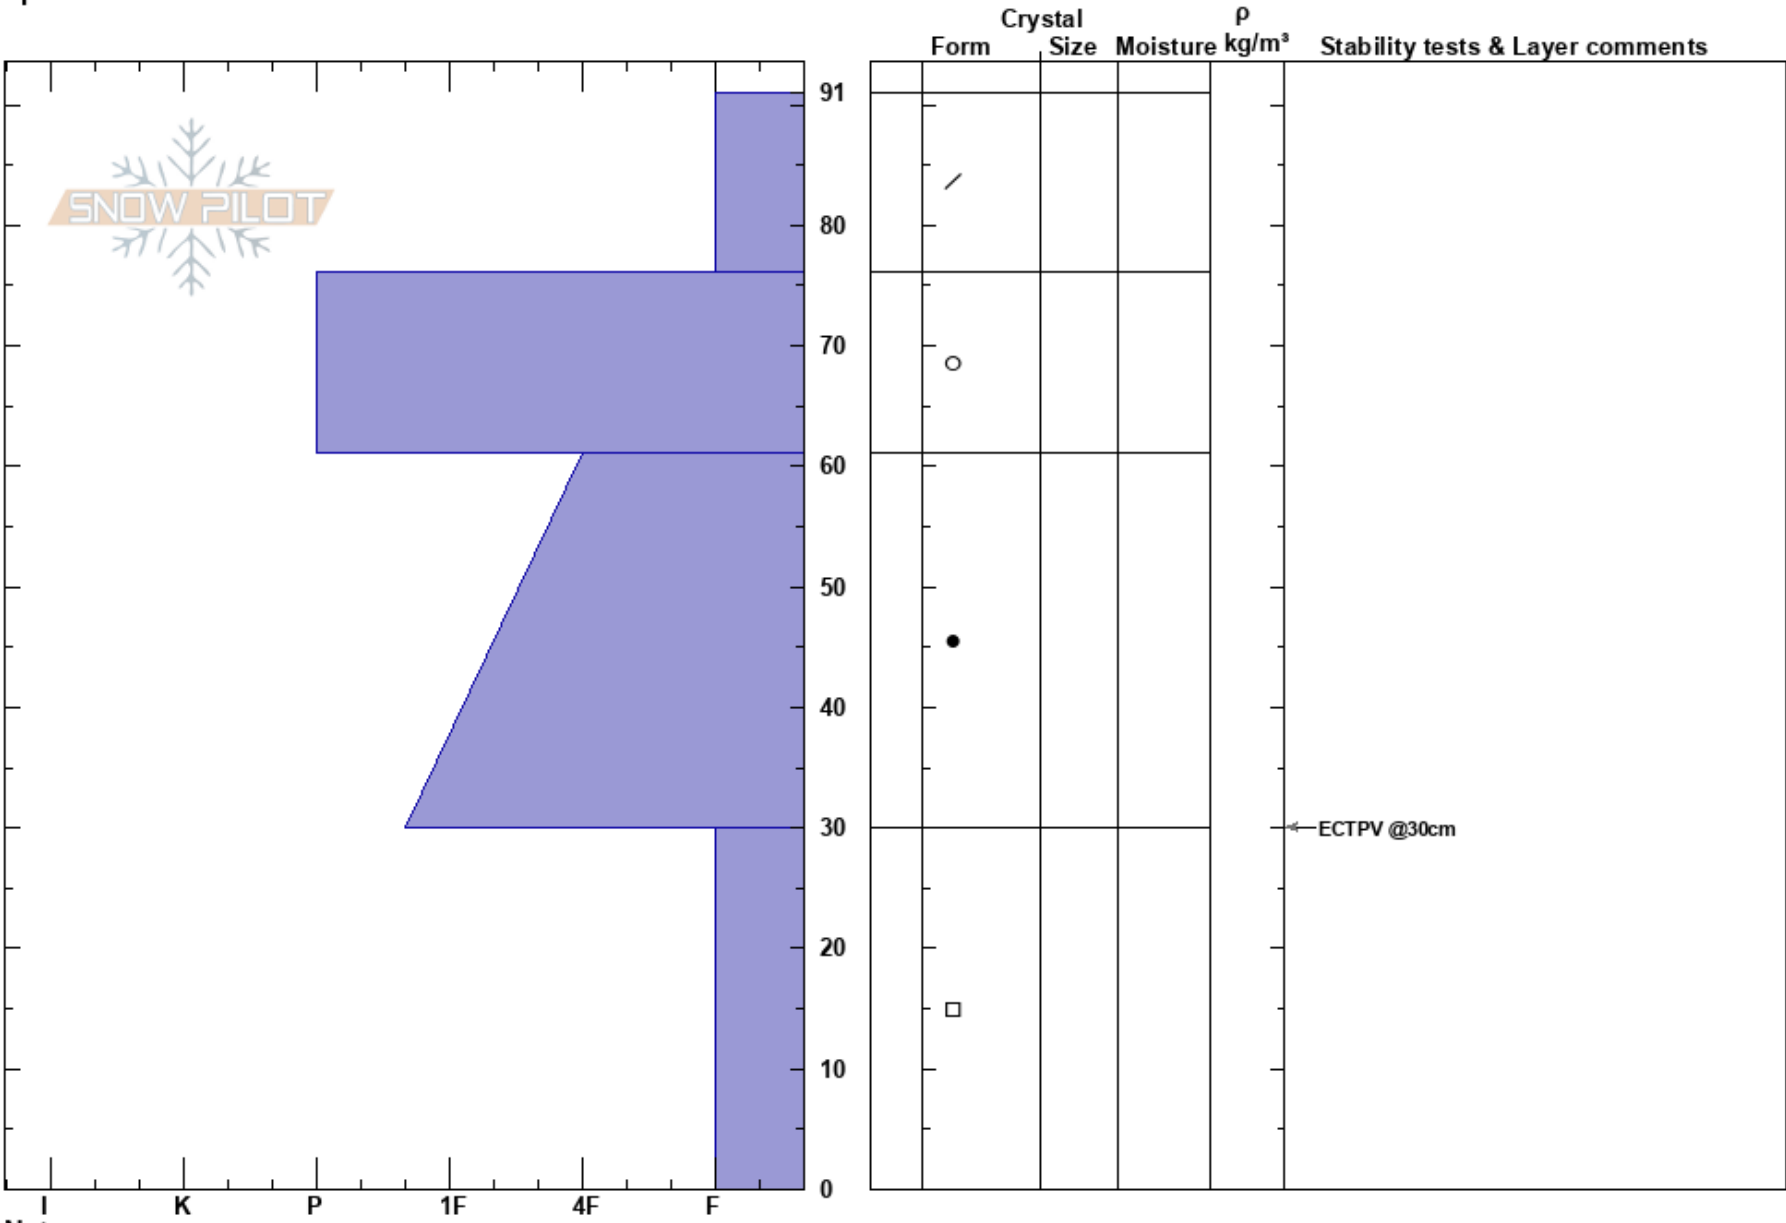

Hidden Valley
 RMNP
 CO
 Elevation: 11265 ft
 Aspect: NE
 Specifics:

Austin Blum
 12/09/2023 - 1:30pm
 Co-ord:
 Slope Angle:
 Wind Loading:

Stability:
 Air Temperature:
 Sky Cover: FEW
 Precipitation: NO
 Wind: Light Breeze

HS:91
 Layer Notes:
 30-0cm: Problematic layer

Notes: