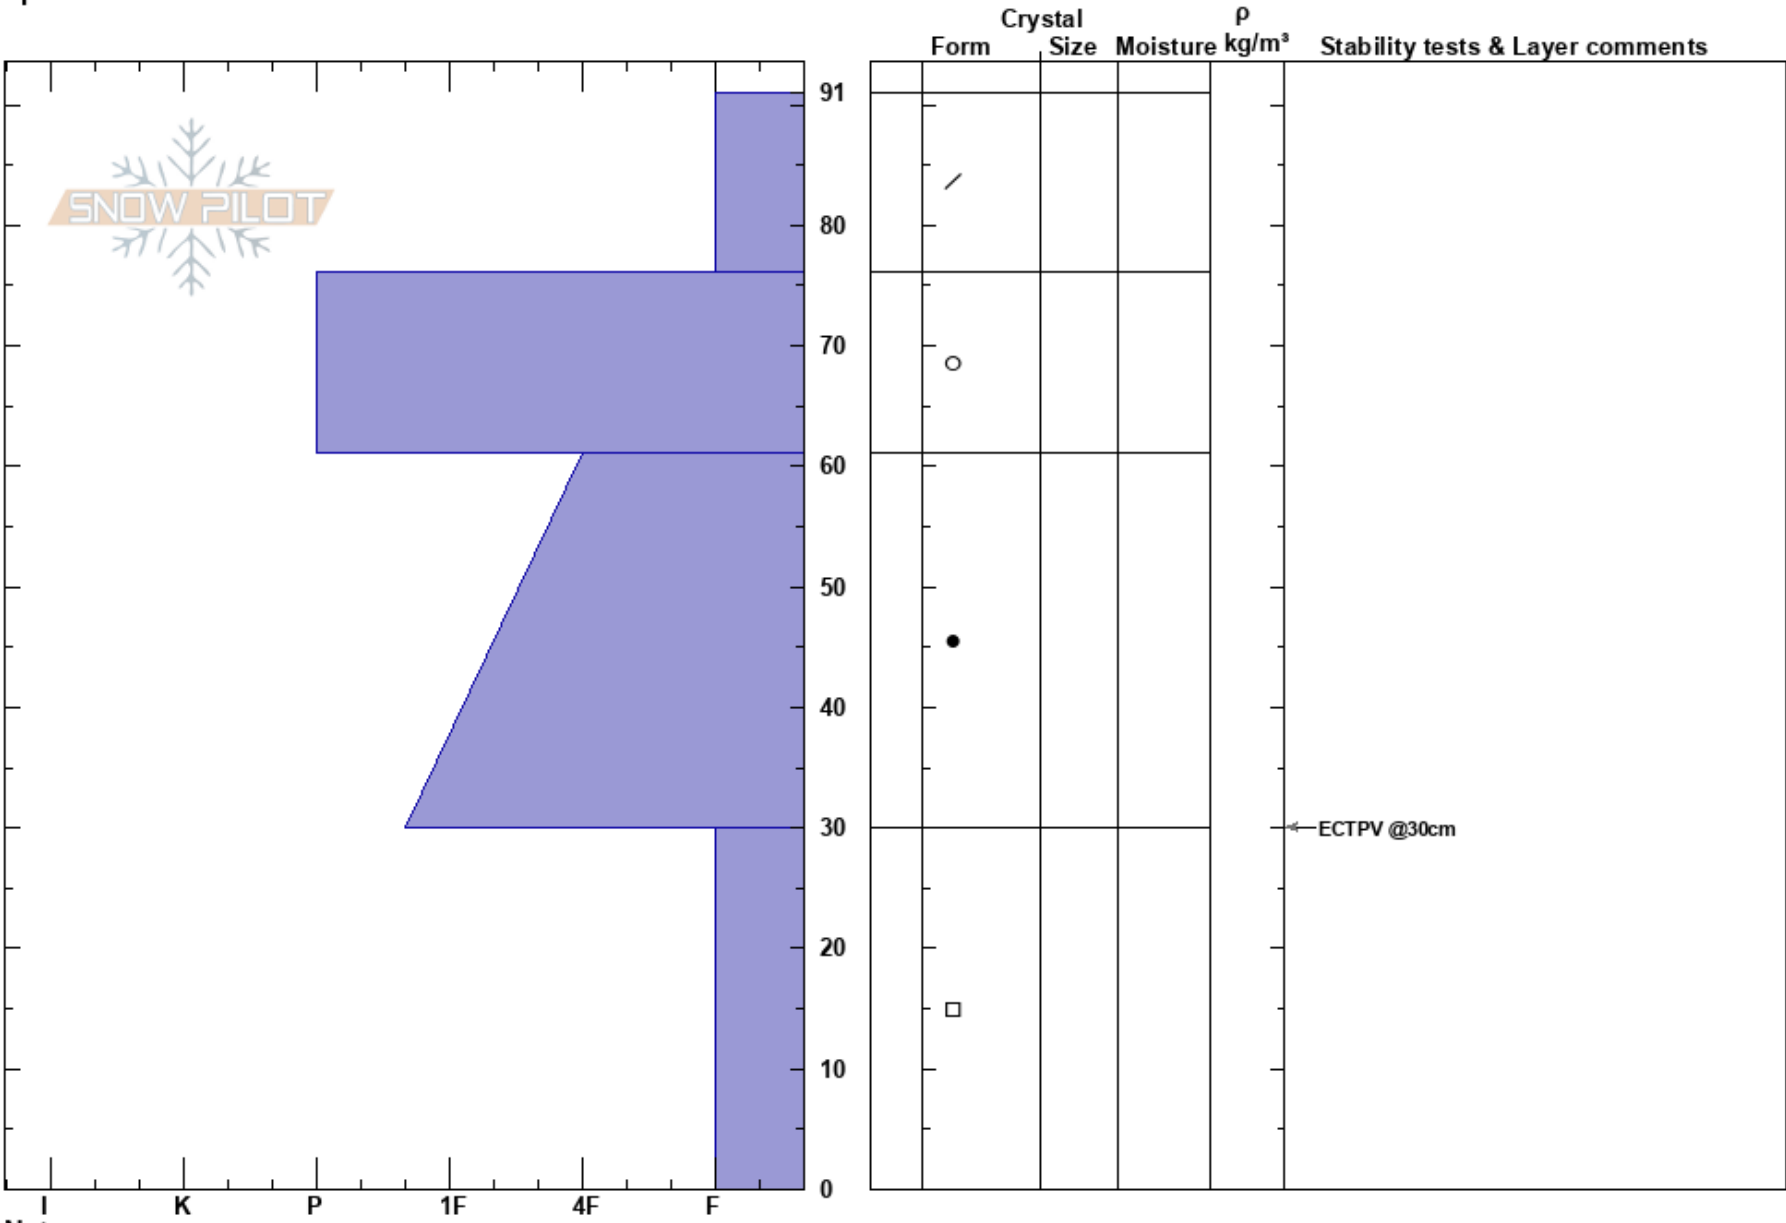

Hidden Valley  
RMNP  
CO  
Elevation: 11265 ft  
Aspect: NE  
Specifics:

Austin Blum  
12/09/2023 - 1:30pm  
Co-ord:  
Slope Angle:  
Wind Loading:

Stability:  
Air Temperature:  
Sky Cover: FEW  
Precipitation: NO  
Wind: Light Breeze

HS:91  
Layer Notes:  
30-0cm: Problematic layer

Notes: