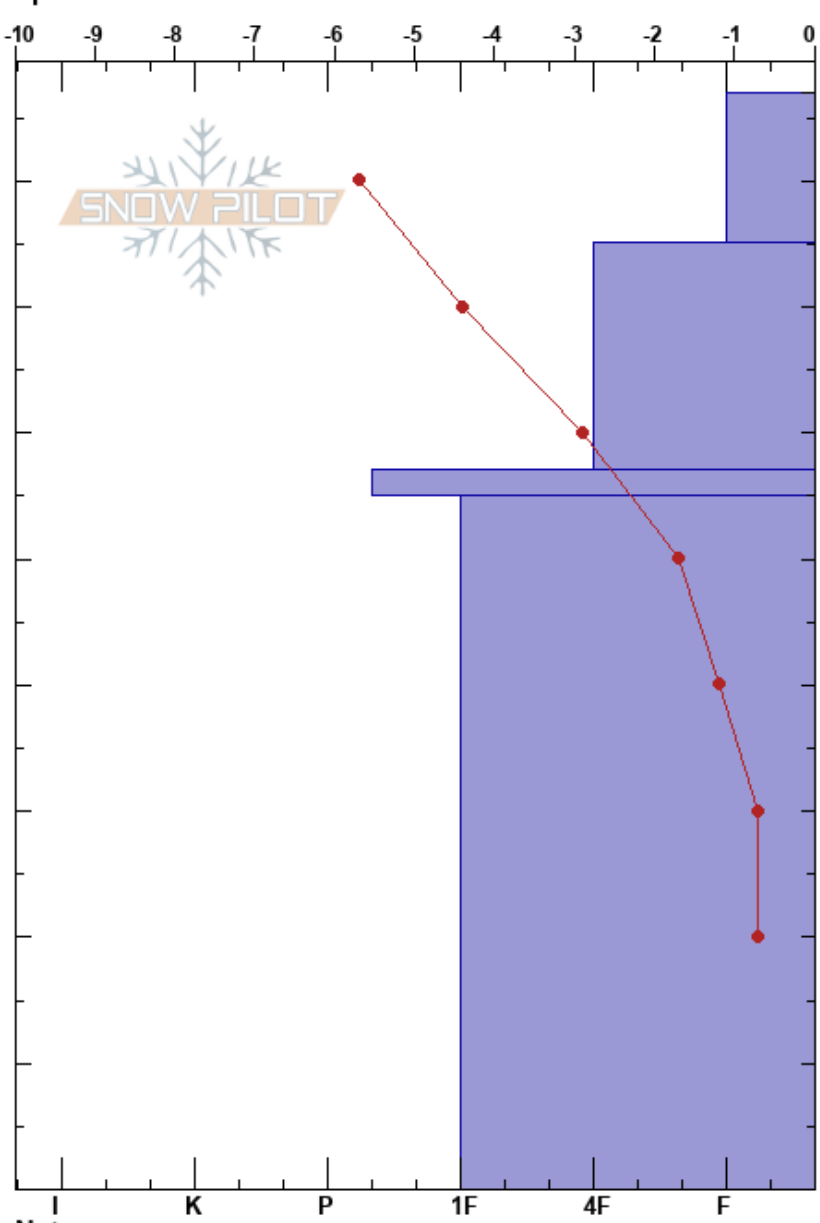

Beaver Envy
 Bear River Range
 UT
 Elevation: 7600 ft
 Aspect: W
 Specifics:
 paige pagnucco
 12/09/2023 - 3:00pm
 Co-ord: 41.98346N, -111.51750W
 Slope Angle: 25°
 Wind Loading:

Stability:
 Air Temperature: -6°C
 Sky Cover: CLR
 Precipitation: NO
 Wind:
 HS:87
 Layer Notes:
 87-75cm: Problematic layer

Crystal			ρ kg/m ³	Stability tests & Layer comments
Form	Size	Moisture		

Notes:

ECTX