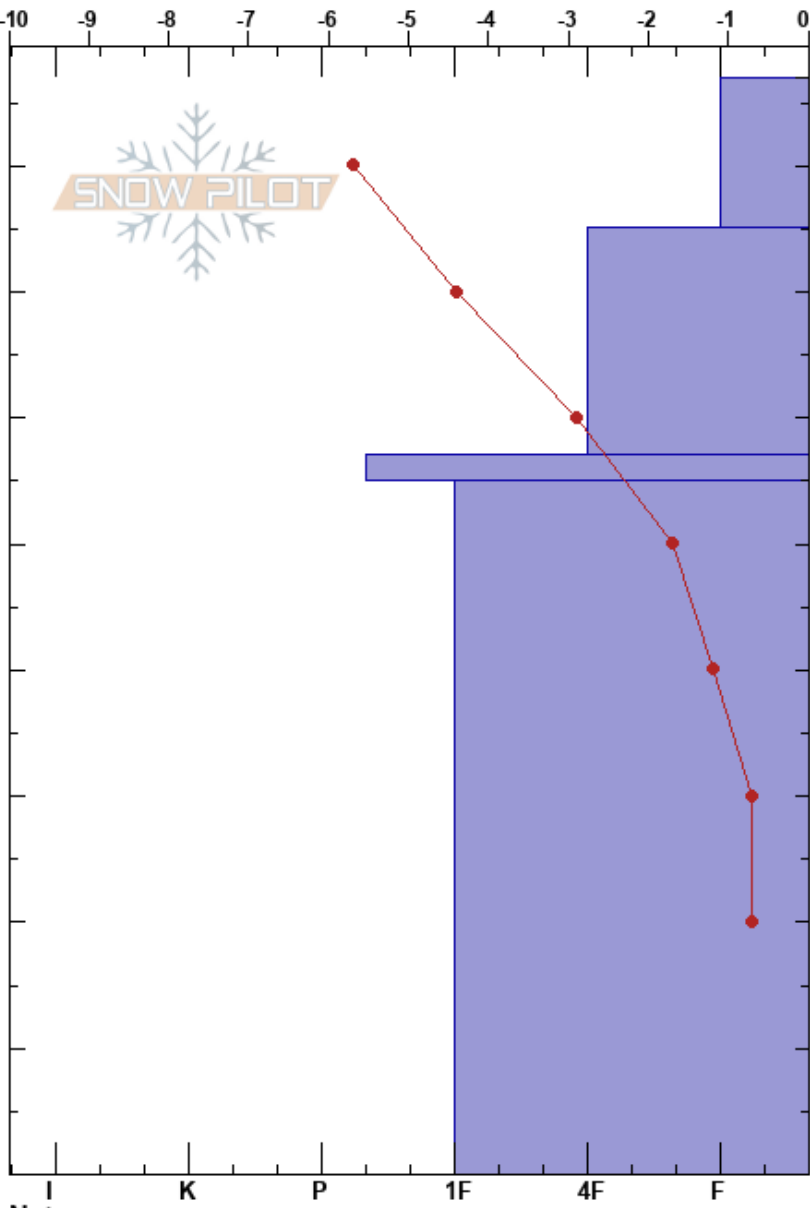

**Beaver Envy**  
**Bear River Range**  
**UT**  
**Elevation: 7600 ft**  
**Aspect: W**  
**Specifics:**

paige pagnucco  
 12/09/2023 - 3:00pm  
**Co-ord:** 41.98346N, -111.51750W  
**Slope Angle:** 25°  
**Wind Loading:**

**Stability:** **HS:87**  
**Air Temperature:** -6°C  
**Sky Cover:** CLR  
**Precipitation:** NO  
**Wind:**  
**Layer Notes:**  
 87-75cm: Problematic layer

	Crystal		Moisture	ρ kg/m <sup>3</sup>	Stability tests & Layer comments
	Form	Size			
87					
80					
70					
60					
55	☉☉				
50					
40					
30					
20					
10					
0					