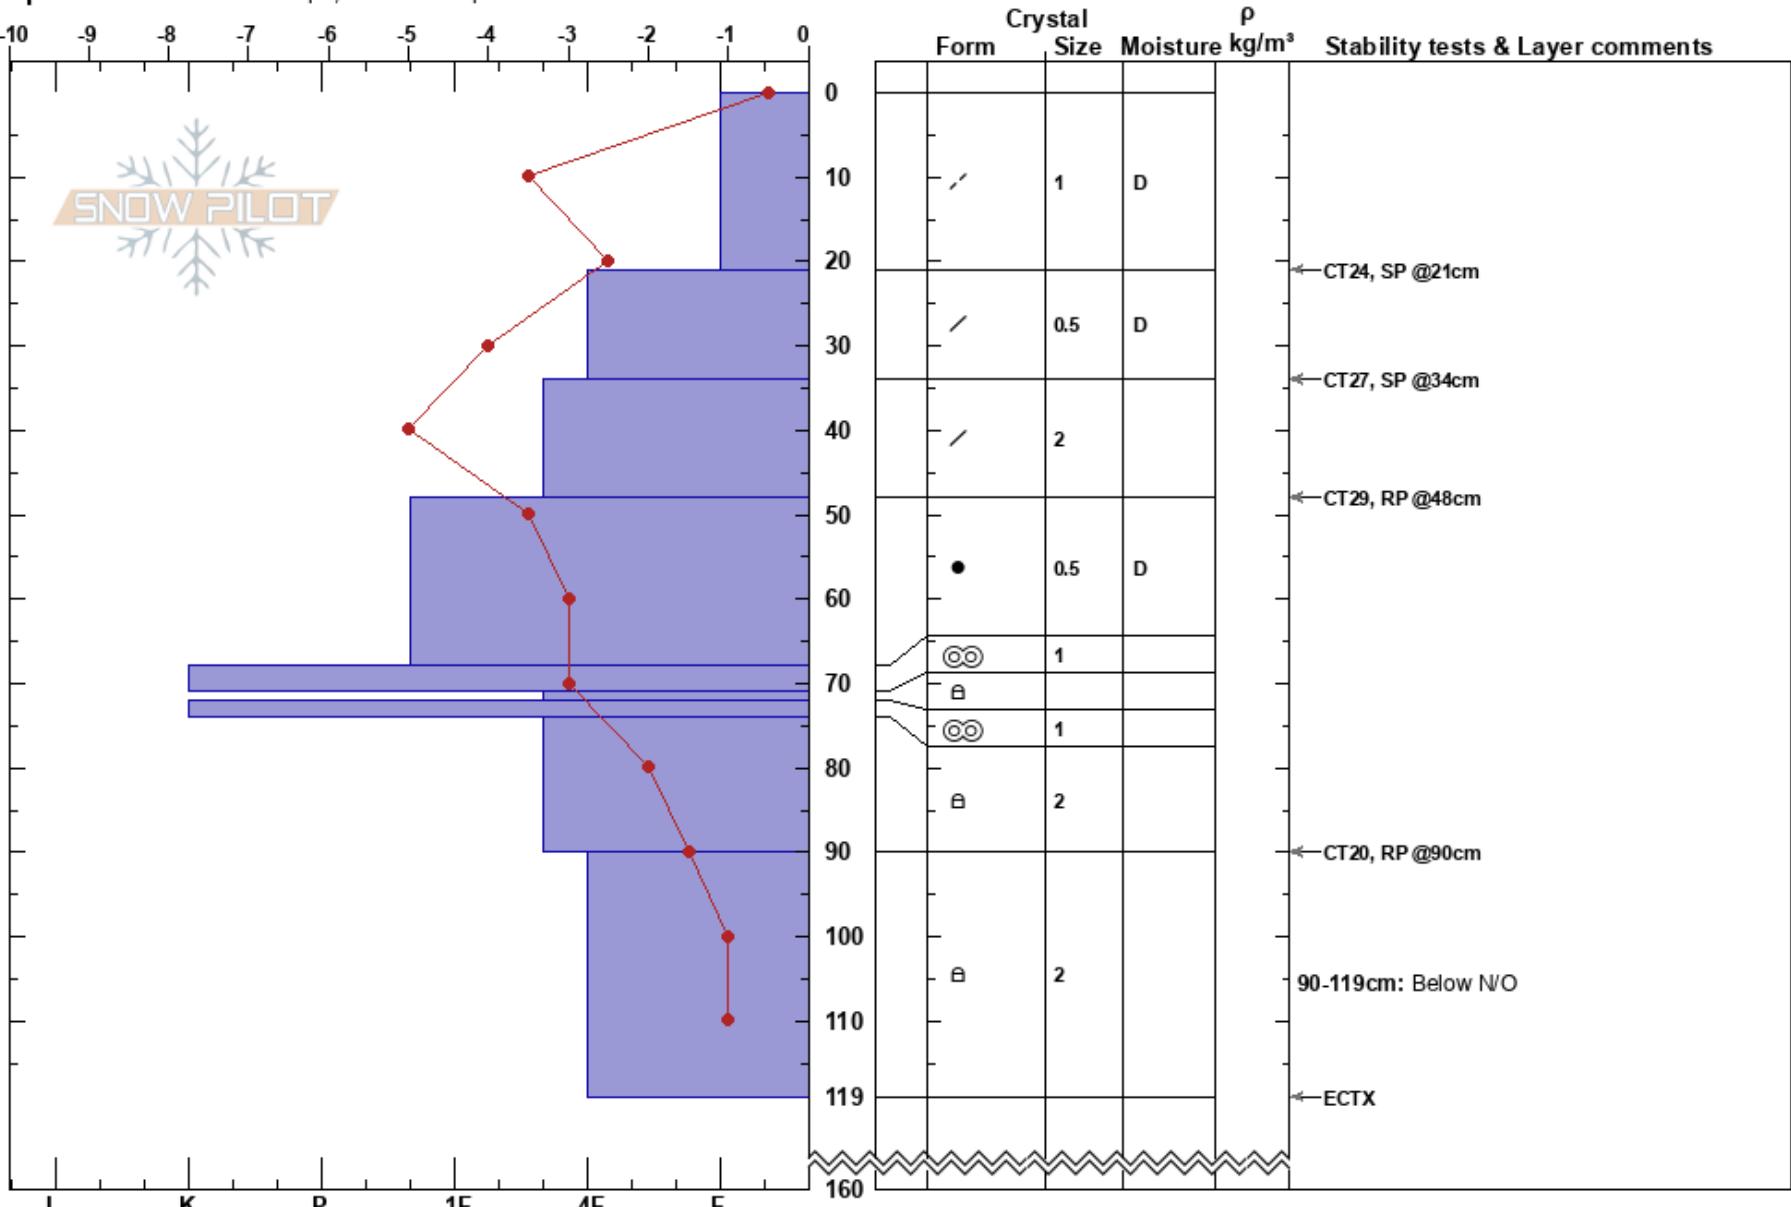

Deadman Pass
 Eastern Sierra Nevada
 CA
 Elevation: 9925 ft
 Aspect: NW
 Specifics: Ski tracks on slope; We skied slope

Clancy Nelson
 01/17/2018 - 10:20am
 Co-ord: 37.68670N, -119.06610E
 Slope Angle: 35°
 Wind Loading: previous

Stability: **HS:160**
 Air Temperature: 5°C
 Sky Cover: OVC
 Precipitation: NO
 Wind: Calm
 PS: 20 90-119cm: Below N/O

Notes: