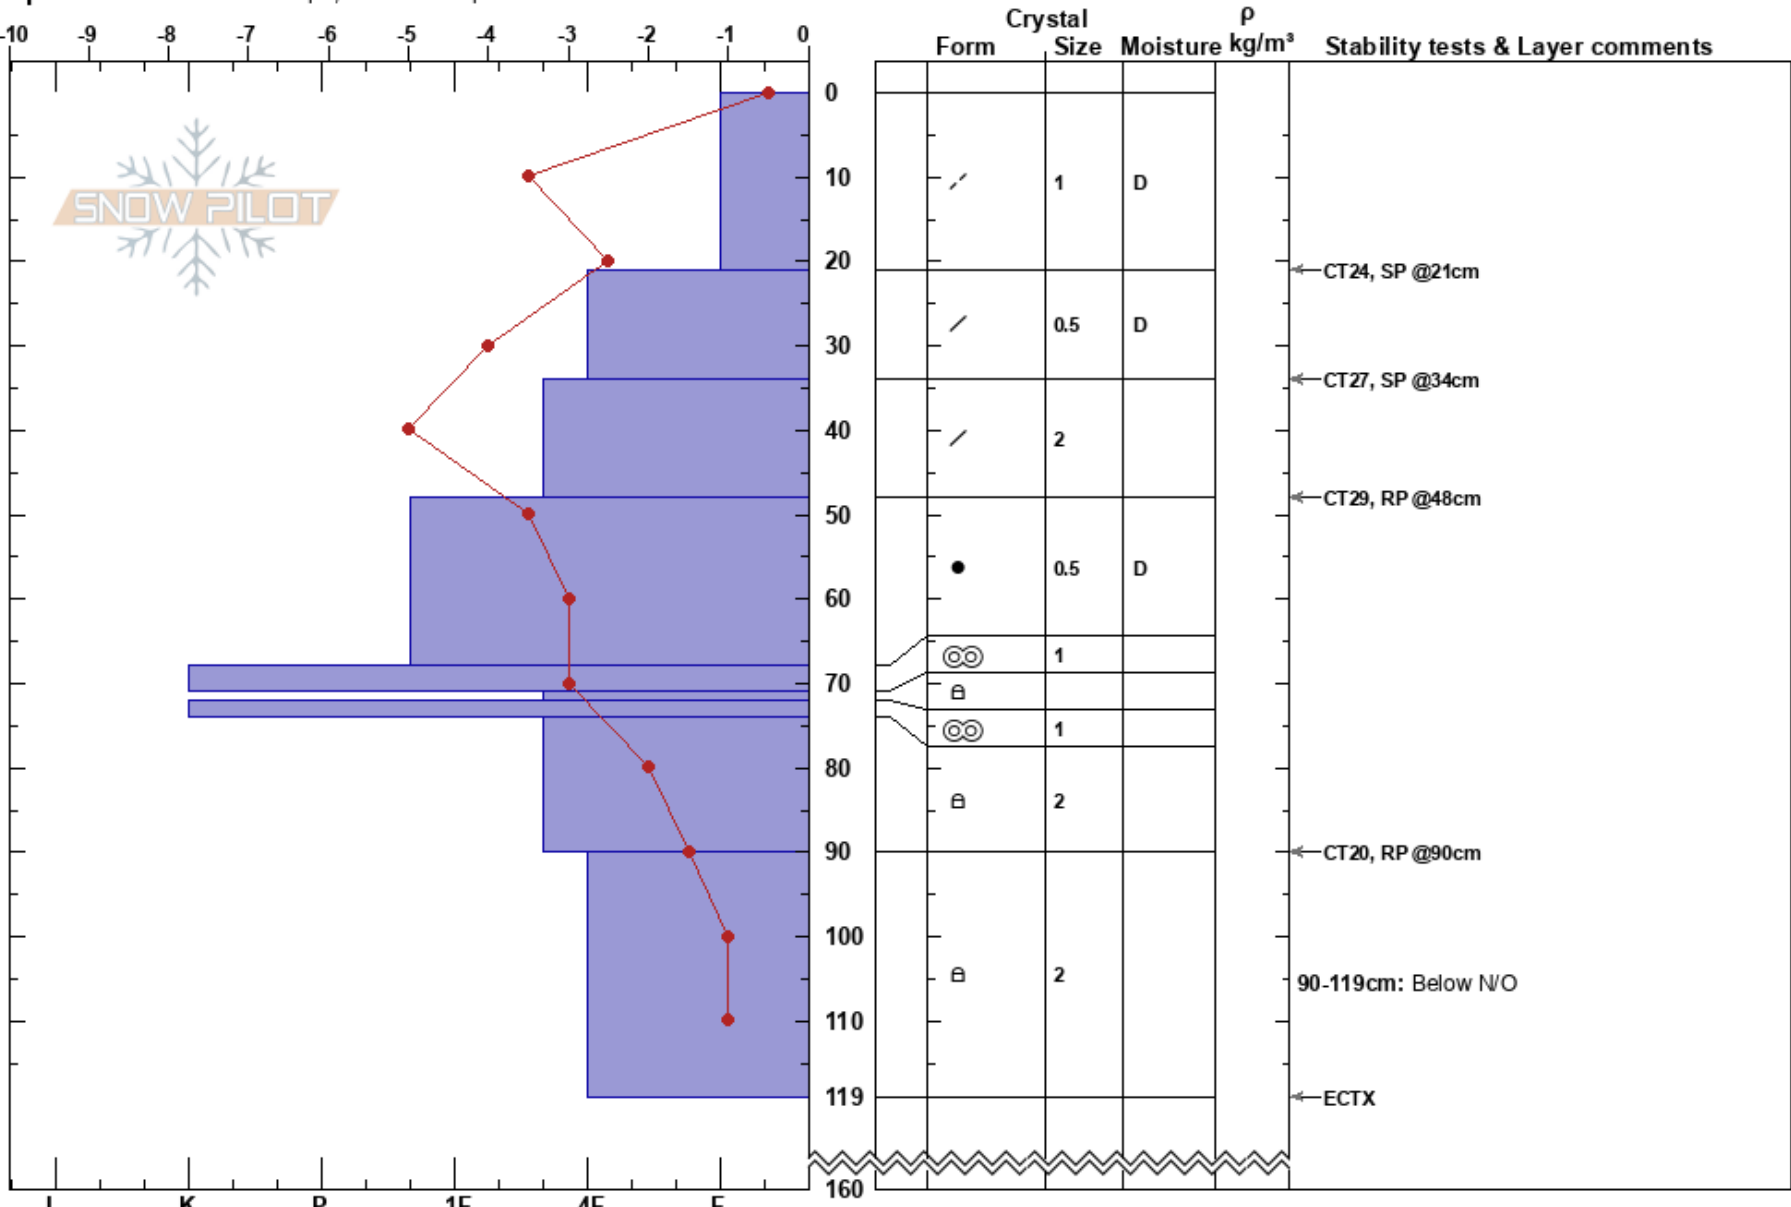

Deadman Pass  
 Eastern Sierra Nevada  
 CA  
 Elevation: 9925 ft  
 Aspect: NW  
 Specifics: Ski tracks on slope; We skied slope

Clancy Nelson  
 01/17/2018 - 10:20am  
 Co-ord: 37.68670N, -119.06610E  
 Slope Angle: 35°  
 Wind Loading: previous

Stability: **HS:160**  
 Air Temperature: 5°C  
 Sky Cover: OVC  
 Precipitation: NO  
 Wind: Calm  
 PS: 20 90-119cm: Below N/O

Notes: