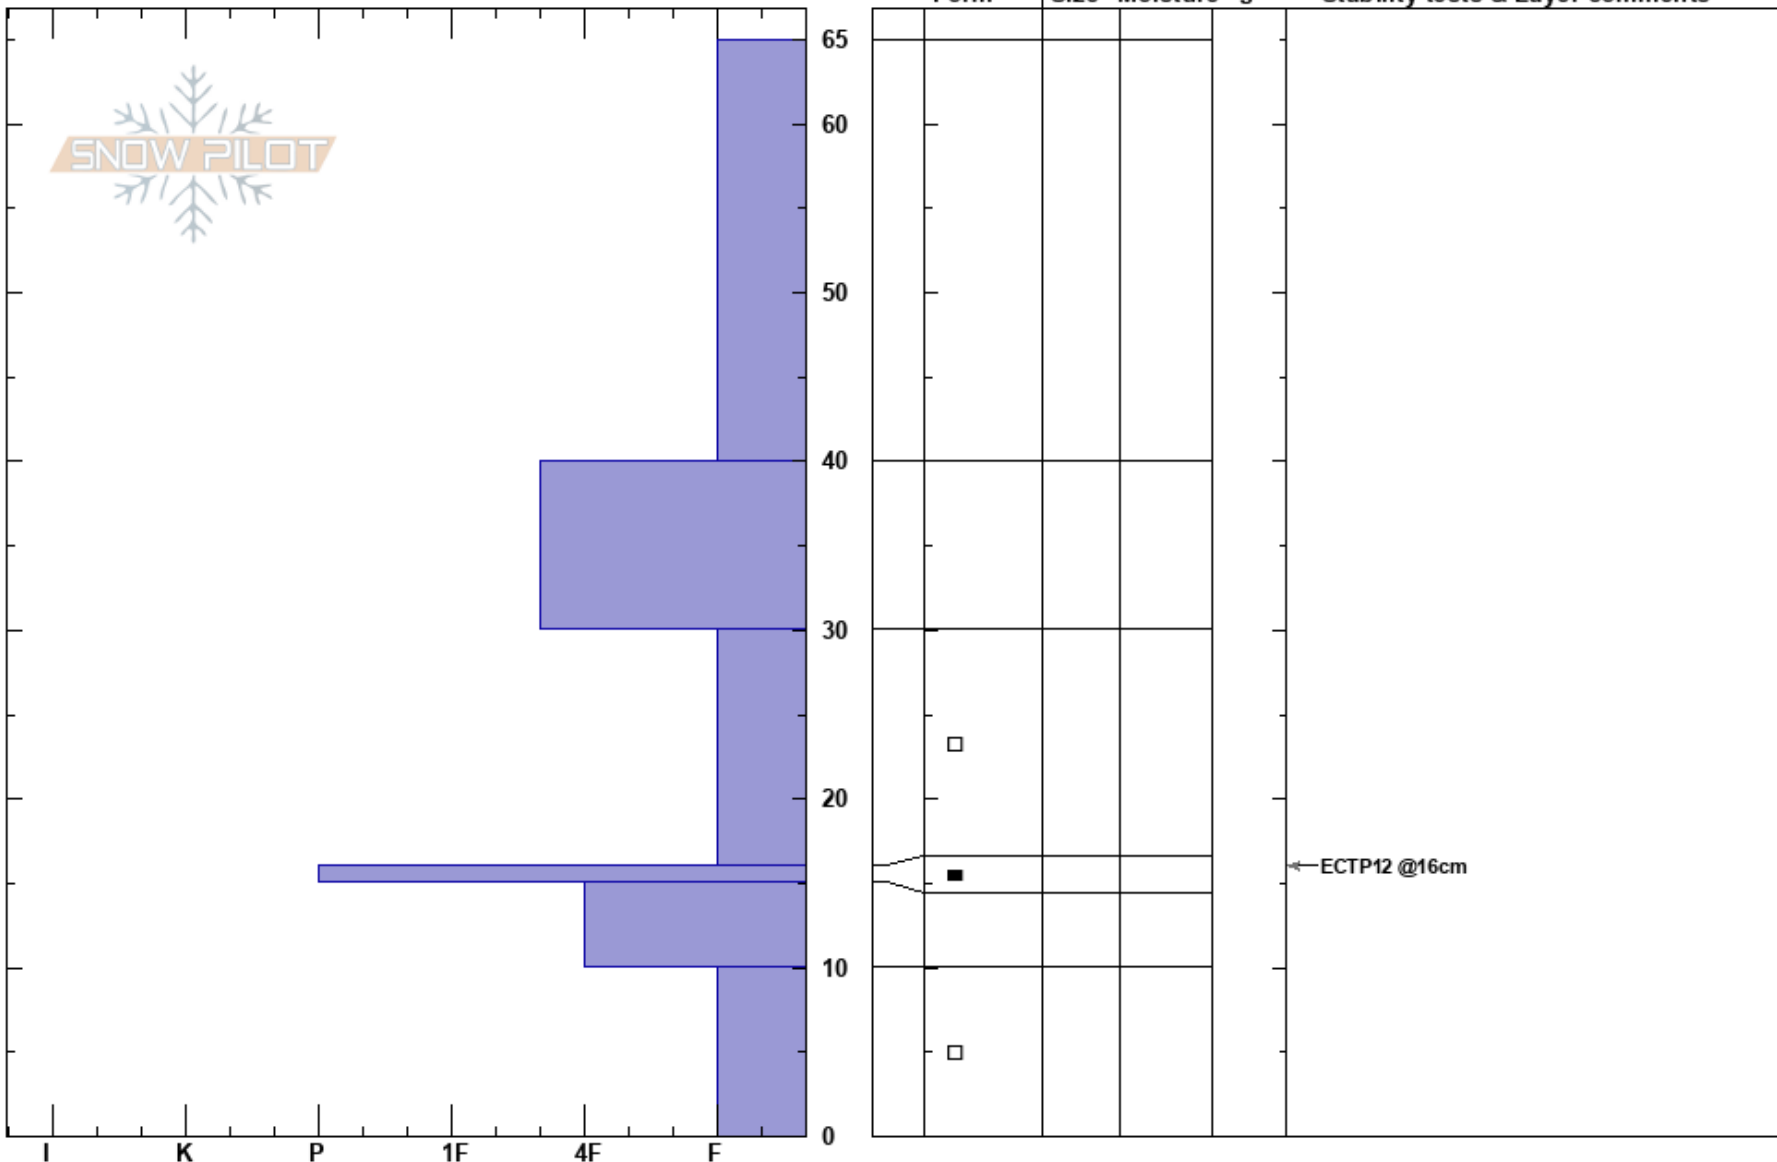

Linohead Pit 2
 Madison Range-S
 MT
 Elevation: 8367 ft
 Aspect: 80°
 Specifics:

Jackson Krause
 12/09/2023 - 12:32am
 Co-ord: 44.70494N, -111.30054W
 Slope Angle: 20°
 Wind Loading: previous

Stability:
 Air Temperature:
 Sky Cover: BKN
 Precipitation: NO
 Wind: SW Light Breeze

HS:65
 PF:65
 10-0cm: Problematic layer

Crystal Form Size Moisture ρ kg/m³ Stability tests & Layer comments

Notes: