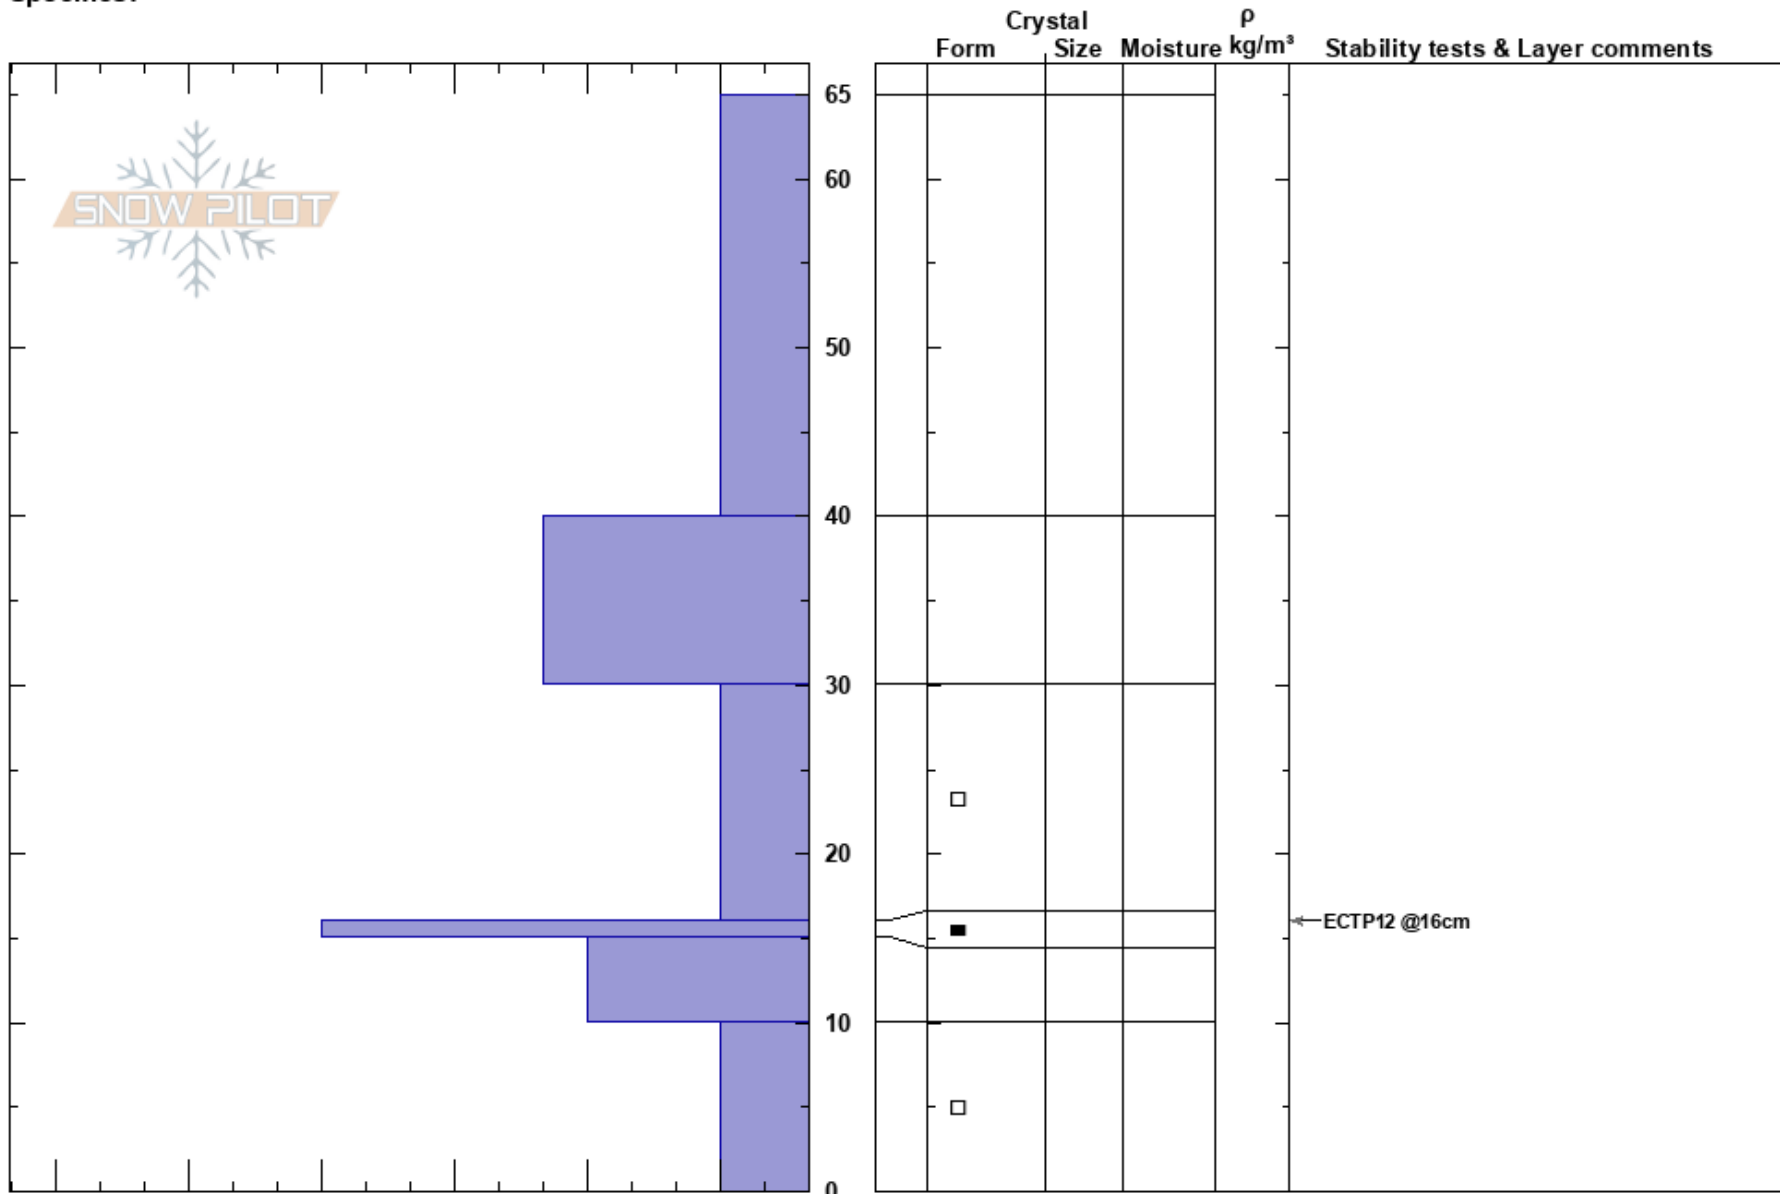

Linohead Pit 2
Madison Range-S
MT
Elevation: 8367 ft
Aspect: 80°
Specifics:

Jackson Krause
12/09/2023 - 12:32am
Co-ord: 44.70494N, -111.30054W
Slope Angle: 20°
Wind Loading: previous

Stability:
Air Temperature: HS:65 PF:65
Sky Cover: BKN
Precipitation: NO
Wind: SW Light Breeze
Layer Notes:
10-0cm: Problematic layer