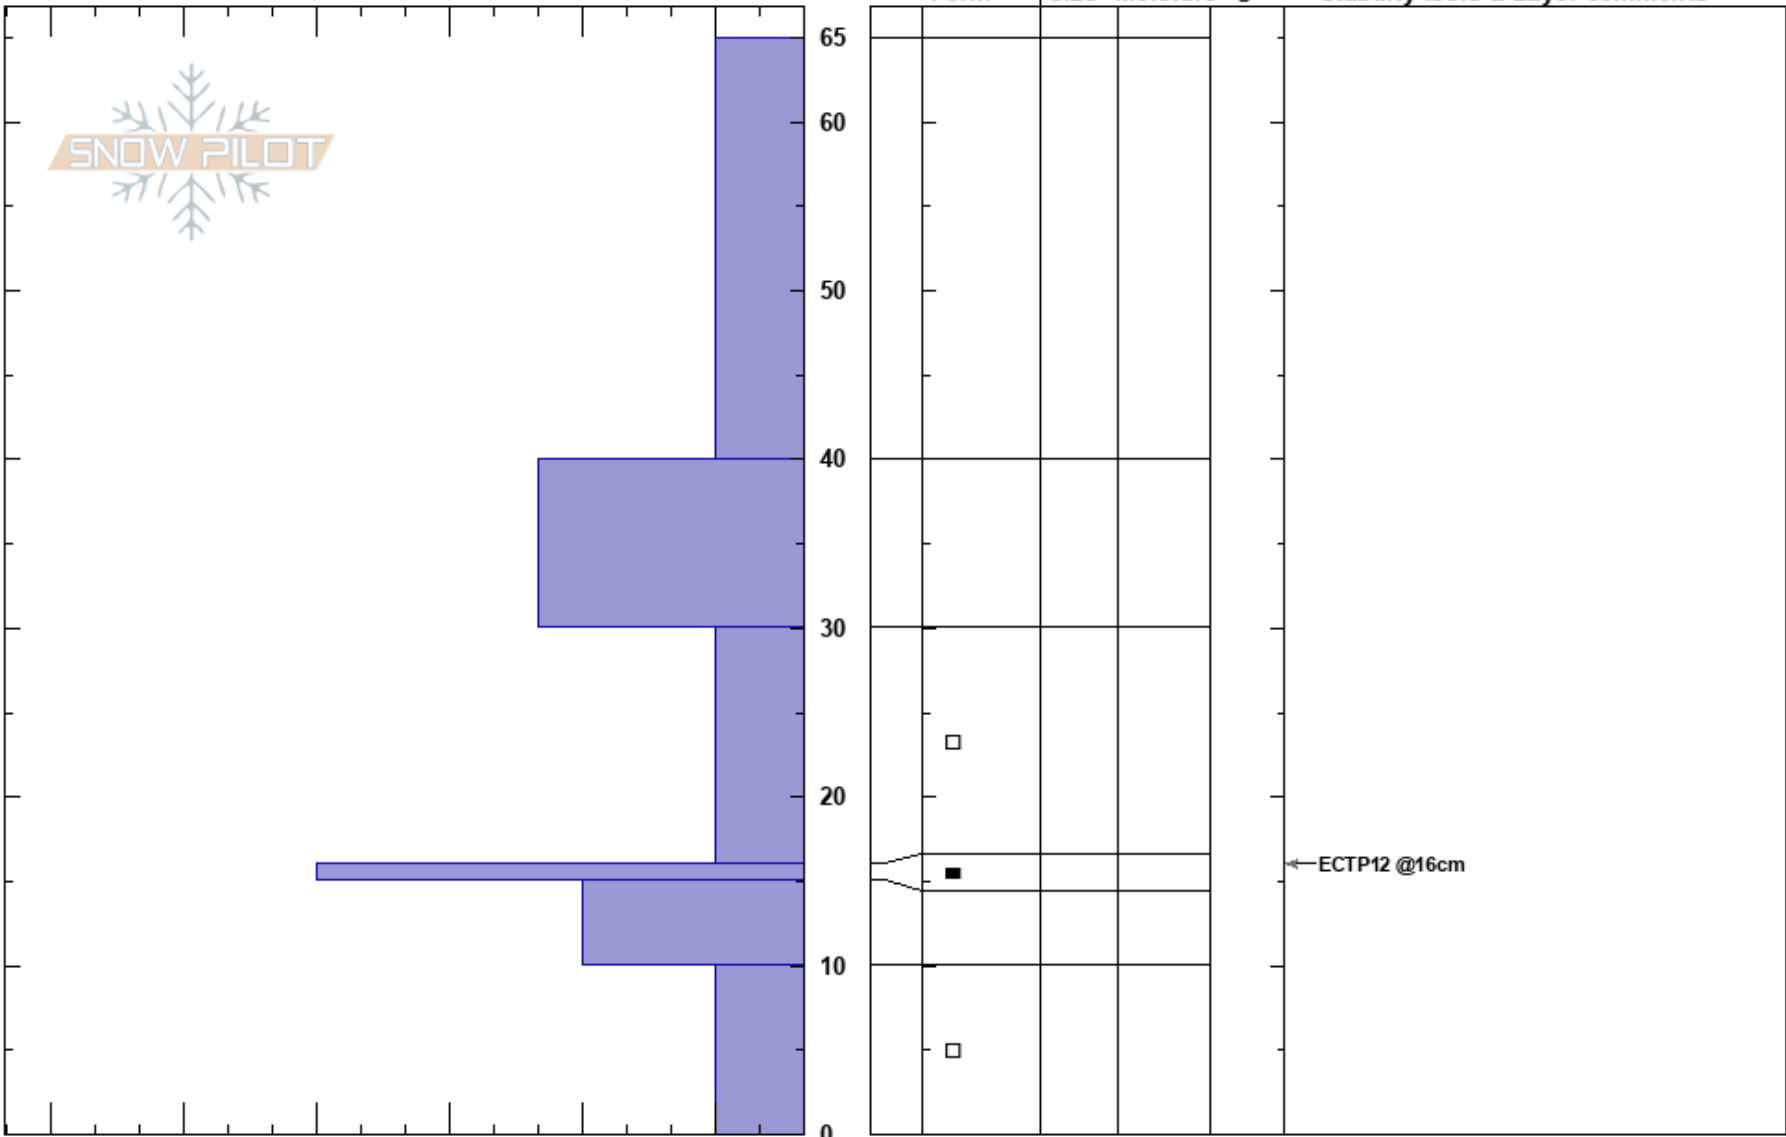

Linohead Pit 2  
Madison Range-S  
MT  
Elevation: 8367 ft  
Aspect: 80°  
Specifics:

Jackson Krause  
12/09/2023 - 12:32am  
Co-ord: 44.70494N, -111.30054W  
Slope Angle: 20°  
Wind Loading: previous

Stability:  
Air Temperature:  
Sky Cover: BKN  
Precipitation: NO  
Wind: SW Light Breeze

HS:65  
PF:65  
10-0cm: Problematic layer

Crystal Form    Size    Moisture     $\rho$  kg/m<sup>3</sup>    Stability tests & Layer comments

Notes: