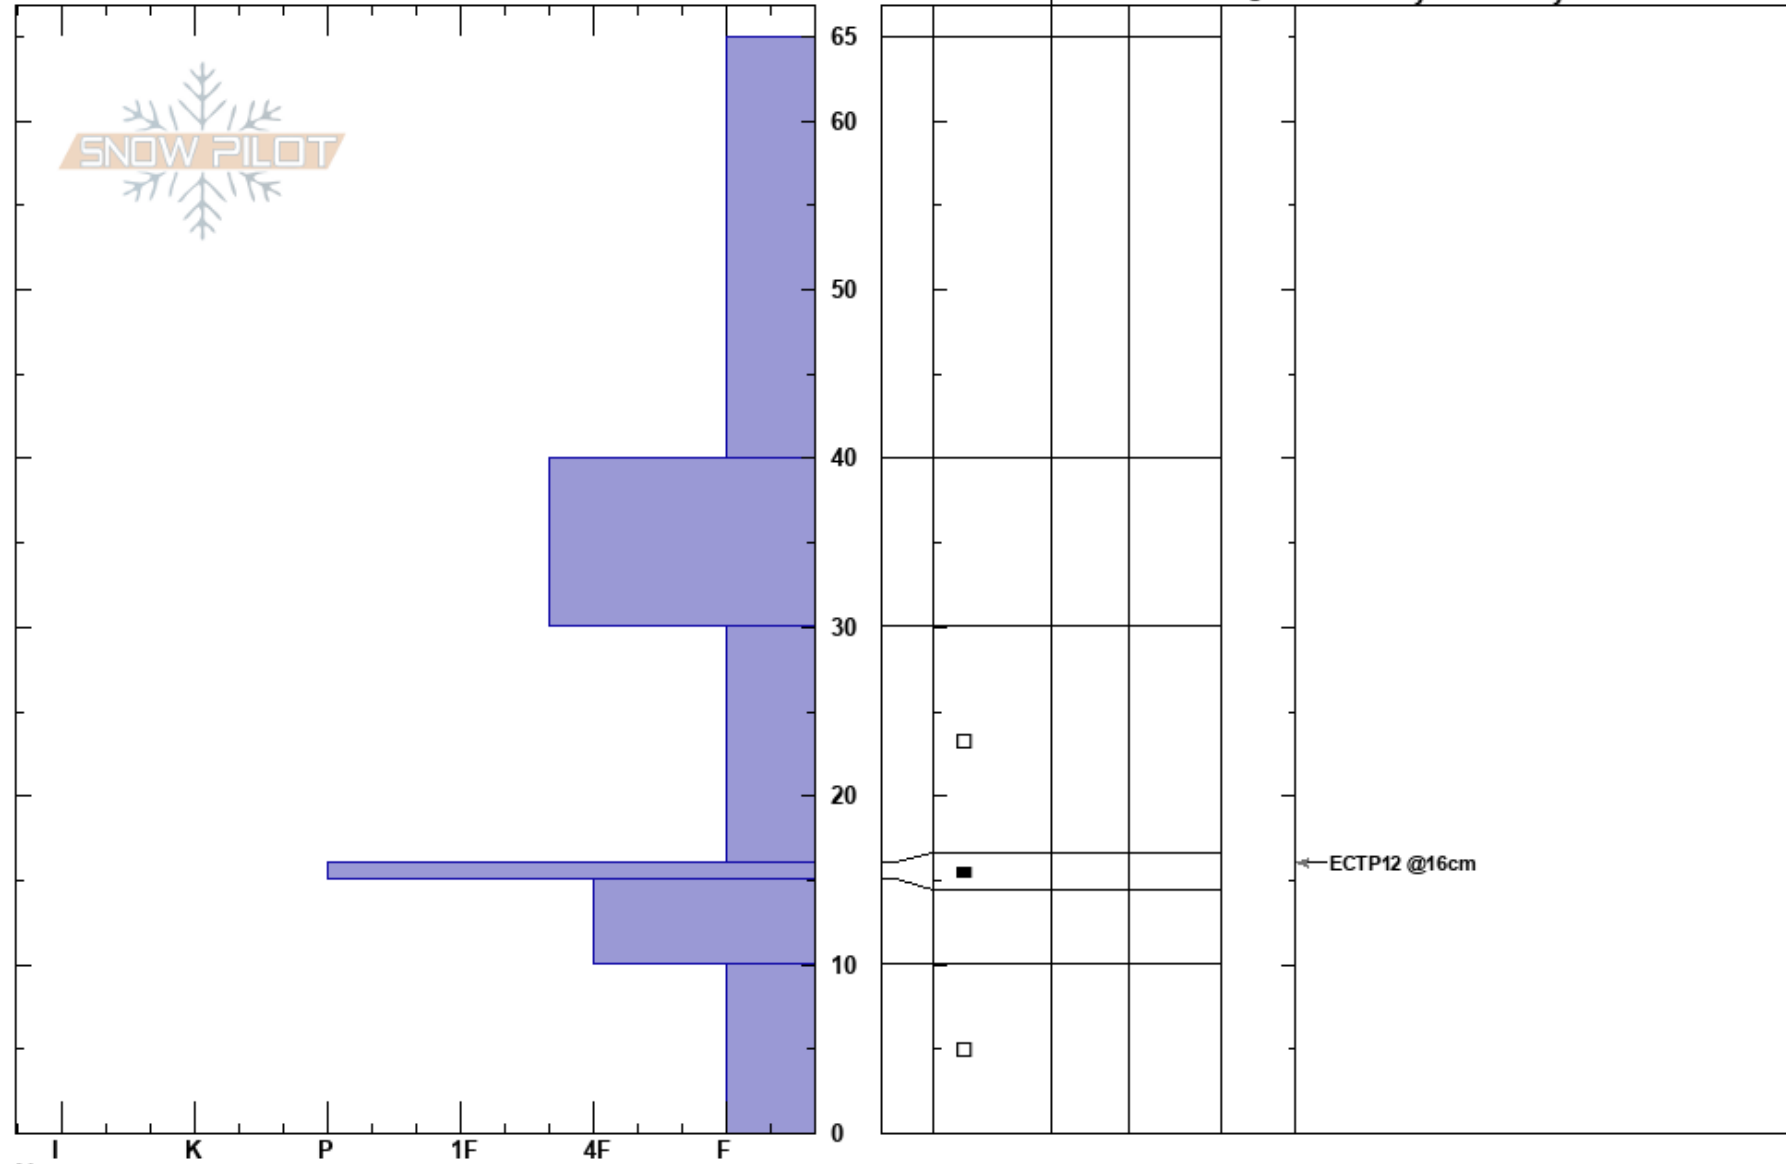

Linohead Pit 2
Madison Range-S
MT
Elevation: 8367 ft
Aspect: 80°
Specifics:

Jackson Krause
12/09/2023 - 12:32am
Co-ord: 44.70494N, -111.30054W
Slope Angle: 20°
Wind Loading: previous

Stability:
Air Temperature:
Sky Cover: BKN
Precipitation: NO
Wind: SW Light Breeze

HS:65
PF:65
10-0cm: Problematic layer

Notes: