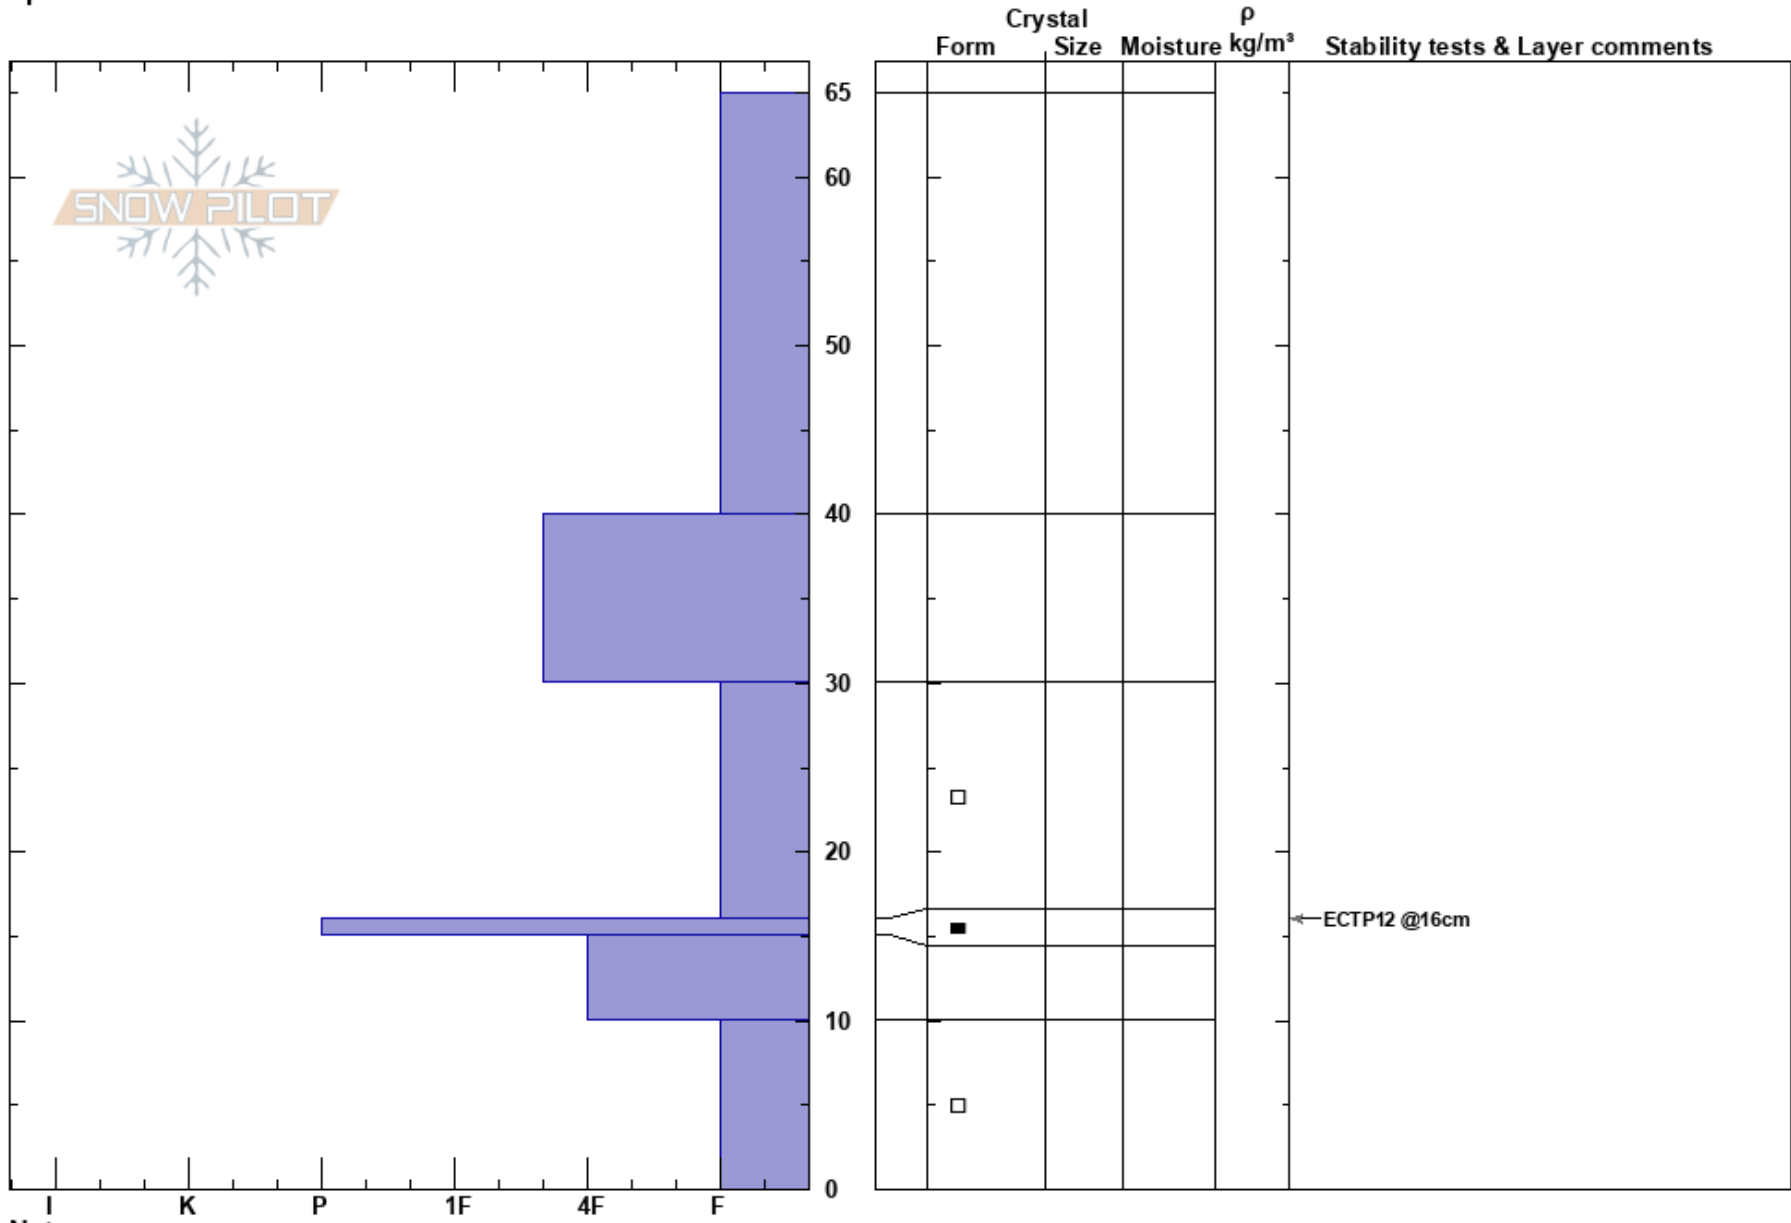

Linohead Pit 2  
Madison Range-S  
MT  
Elevation: 8367 ft  
Aspect: 80°  
Specifics:

Jackson Krause  
12/09/2023 - 12:32am  
Co-ord: 44.70494N, -111.30054W  
Slope Angle: 20°  
Wind Loading: previous

Stability:  
Air Temperature:  
Sky Cover: BKN  
Precipitation: NO  
Wind: SW Light Breeze

HS:65  
PF:65  
10-0cm: Problematic layer

Notes: