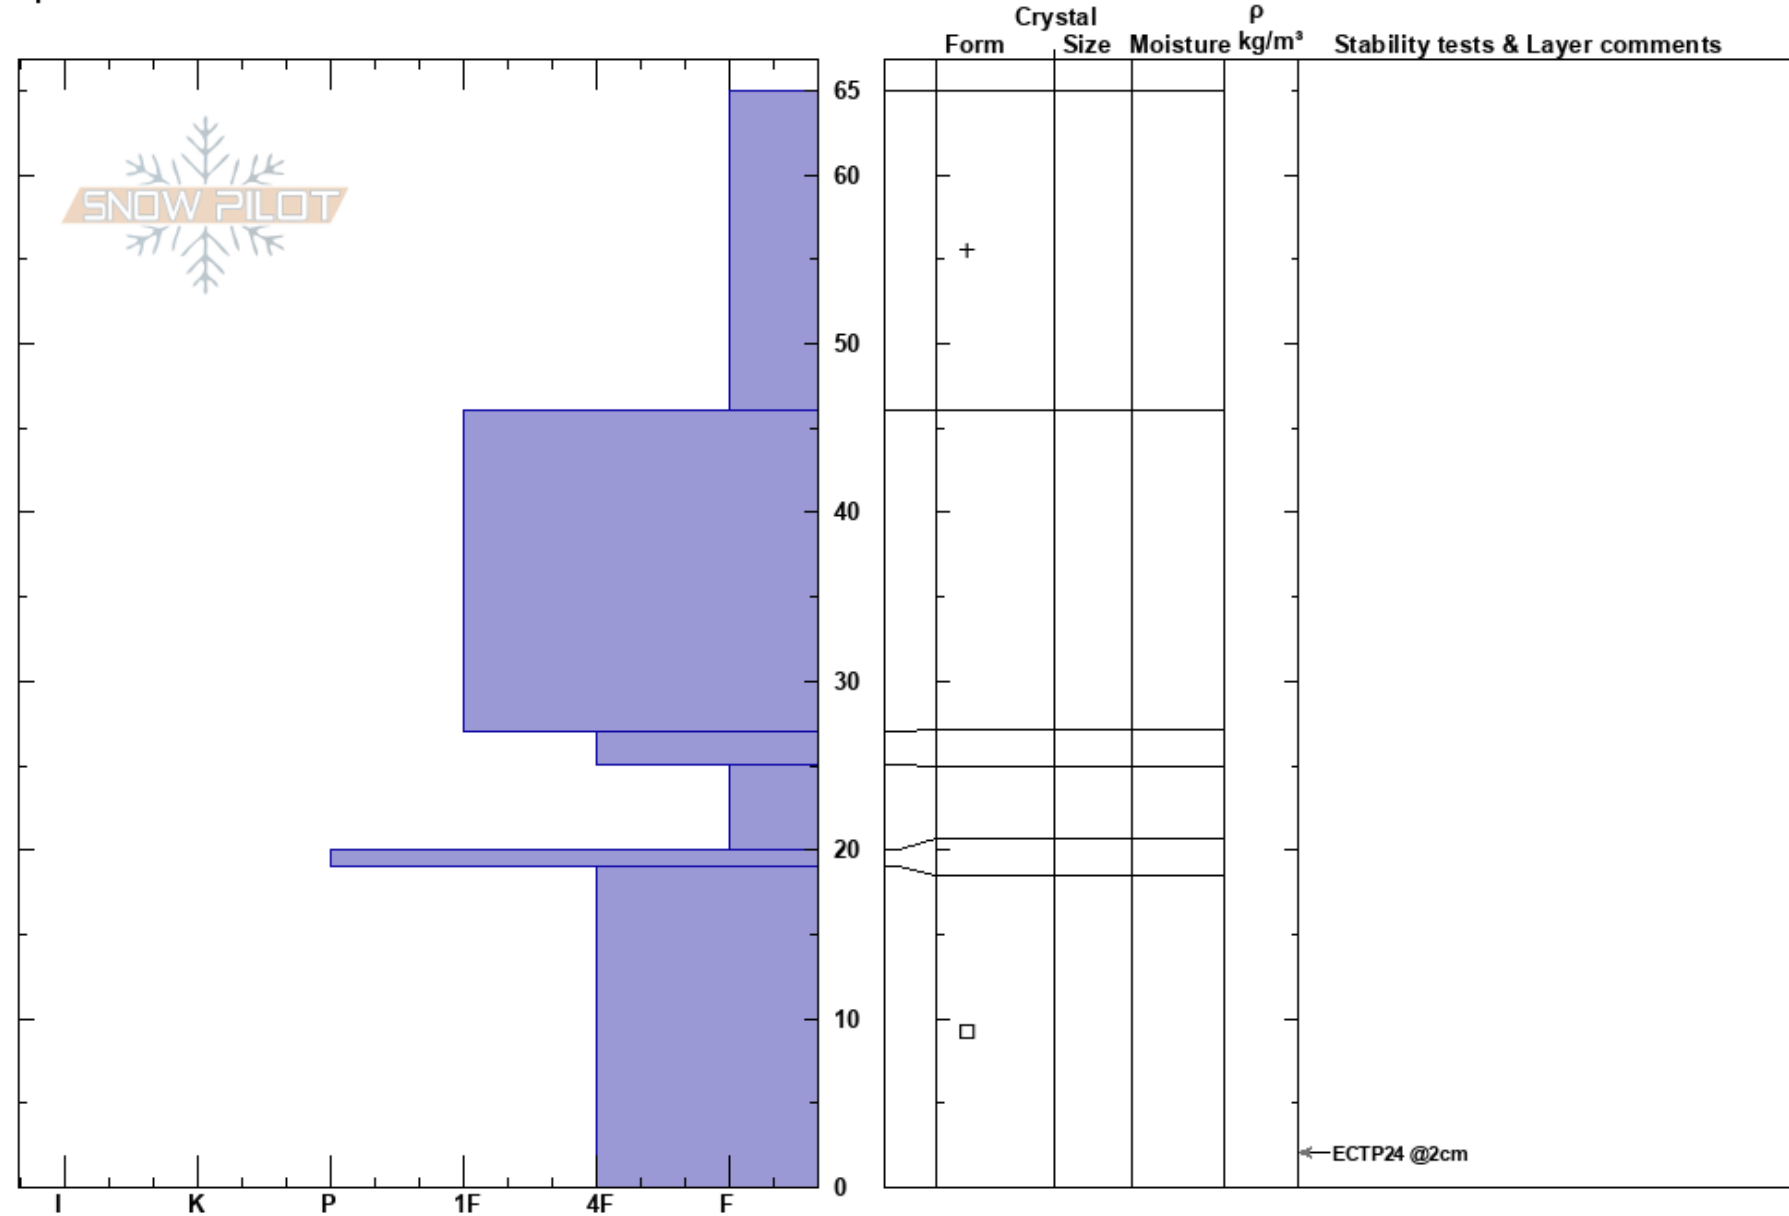

Lionhead Ridge  
 Madison Range-S  
 MT  
**Elevation:** 8764 ft  
**Aspect:** 86°  
**Specifics:**

Jackson Krause  
 12/09/2023 - 1:40pm  
**Co-ord:** 44.70893N, -111.30850W  
**Slope Angle:** 15°  
**Wind Loading:** previous

**Stability:**  
**Air Temperature:**  
**Sky Cover:** BKN  
**Precipitation:** S-1  
**Wind:** SW Moderate

**HS:**65  
**PF:**65  
 19-0cm: Problematic layer

Notes: