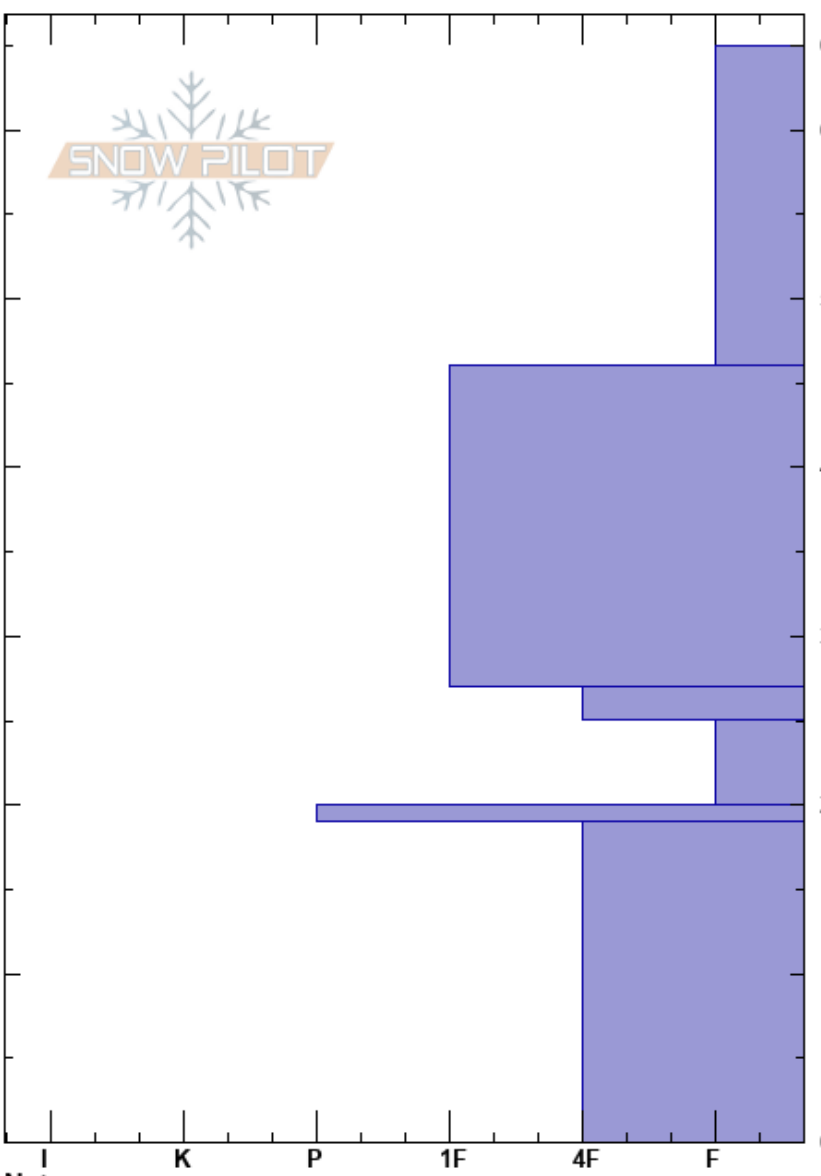

Lionhead Ridge  
 Madison Range-S  
 MT  
 Elevation: 8764 ft  
 Aspect: 86°  
 Specifics:

Jackson Krause  
 12/09/2023 - 1:40pm  
 Co-ord: 44.70893N, -111.30850W  
 Slope Angle: 15°  
 Wind Loading: previous

Stability:  
 Air Temperature:  
 Sky Cover: BKN  
 Precipitation: S-1  
 Wind: SW Moderate

HS:65  
 PF:65  
 19-0cm: Problematic layer

Height (m)	Crystal		Moisture	$\rho$ kg/m <sup>3</sup>	Stability tests & Layer comments
	Form	Size			
65					
60					
55					
50					
45					
40					
35					
30					
25					
20					
15					
10					
5					
0					

+

□

←ECTP24 @2cm

Notes: