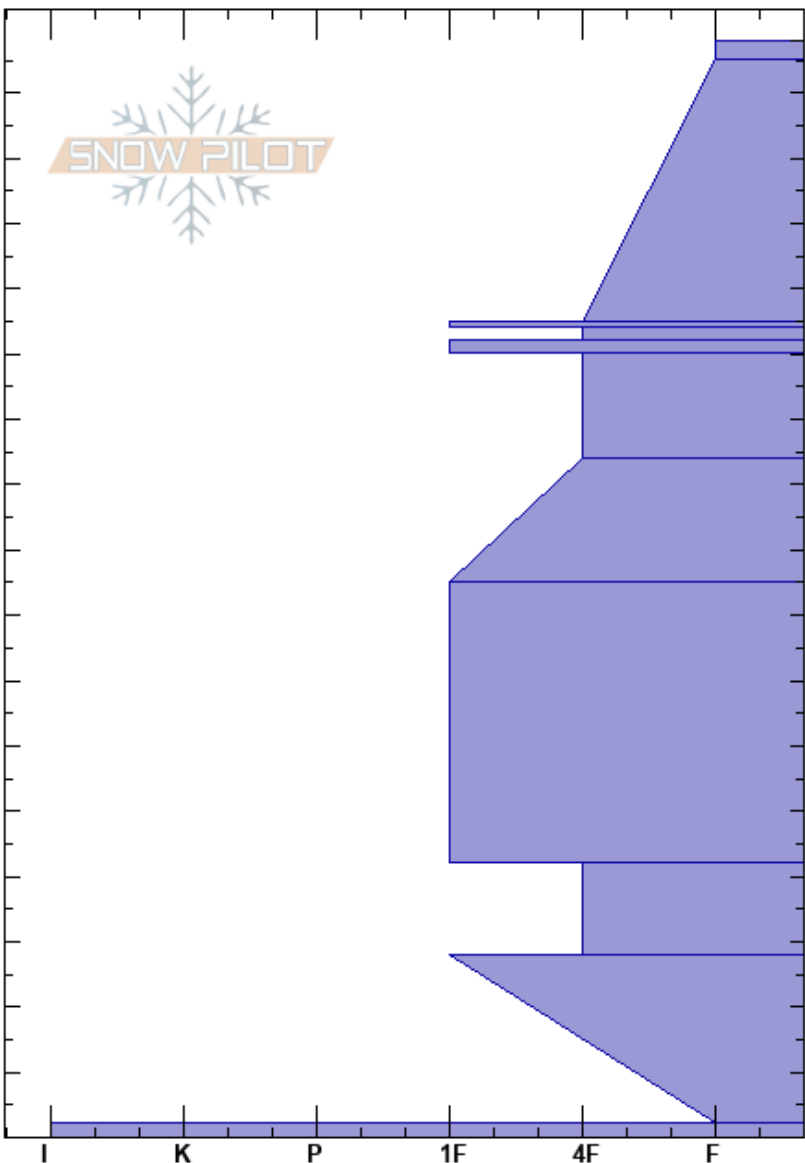

Mount Fuji
 Bitterroot
 MT
 Elevation: 6048 ft
 Aspect: 342°
 Specifics: Ski tracks on slope; We skied slope

Matt Radlowski
 01/14/2018 - 1:30pm
 Co-ord: 46.62166N, -114.56200W
 Slope Angle: 25°
 Wind Loading:

Stability: **HS:168**
 Air Temperature: 2°C
 Sky Cover: CLR
 Precipitation: NO
 Wind: Calm
 Layer Notes:
 122-120cm: Problematic layer

Crystal Form	Size	Moisture	ρ kg/m ³	Stability tests & Layer comments
/		W		
• (/)		W		CT13, Q2 @146cm ECTN12 @146cm
⊙ (⊗)				
•				CT23, Q2 @120cm ECTN23 @120cm PST43/100 (End) @120cm
∇	6			
• (/)				
⊖				ECTN28 @96cm
•				
⊖	1			
□ (⊗)	2.5	M		
□				