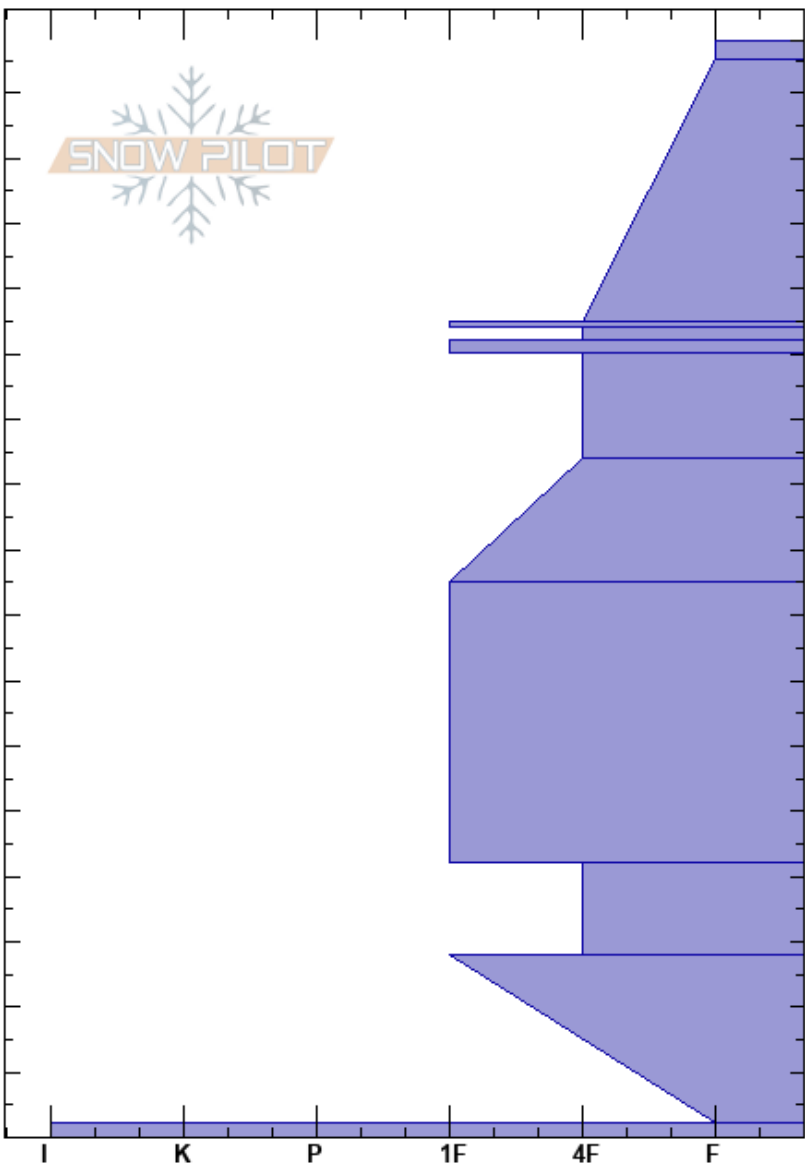

Mount Fuji
 Bitterroot
 MT
 Elevation: 6048 ft
 Aspect: 342°
 Specifics: Ski tracks on slope; We skied slope

Matt Radlowski
 01/14/2018 - 1:30pm
 Co-ord: 46.62166N, -114.56200W
 Slope Angle: 25°
 Wind Loading:

Stability: **HS:168**
 Air Temperature: 2°C
 Sky Cover: CLR
 Precipitation: NO
 Wind: Calm
 Layer Notes: 122-120cm:Problematic layer

Crystal Form	Size	Moisture	ρ kg/m ³	Stability tests & Layer comments
/		W		
• (/)		W		CT13, Q2 @146cm ECTN12 @146cm
⊙ (⊗)				
•				
∨	6			CT23, Q2 @120cm ECTN23 @120cm PST43/100 (End) @120cm
• (/)				
⊖				ECTN28 @96cm
•				
⊖	1			
□ (⊗)	2.5	M		
□				