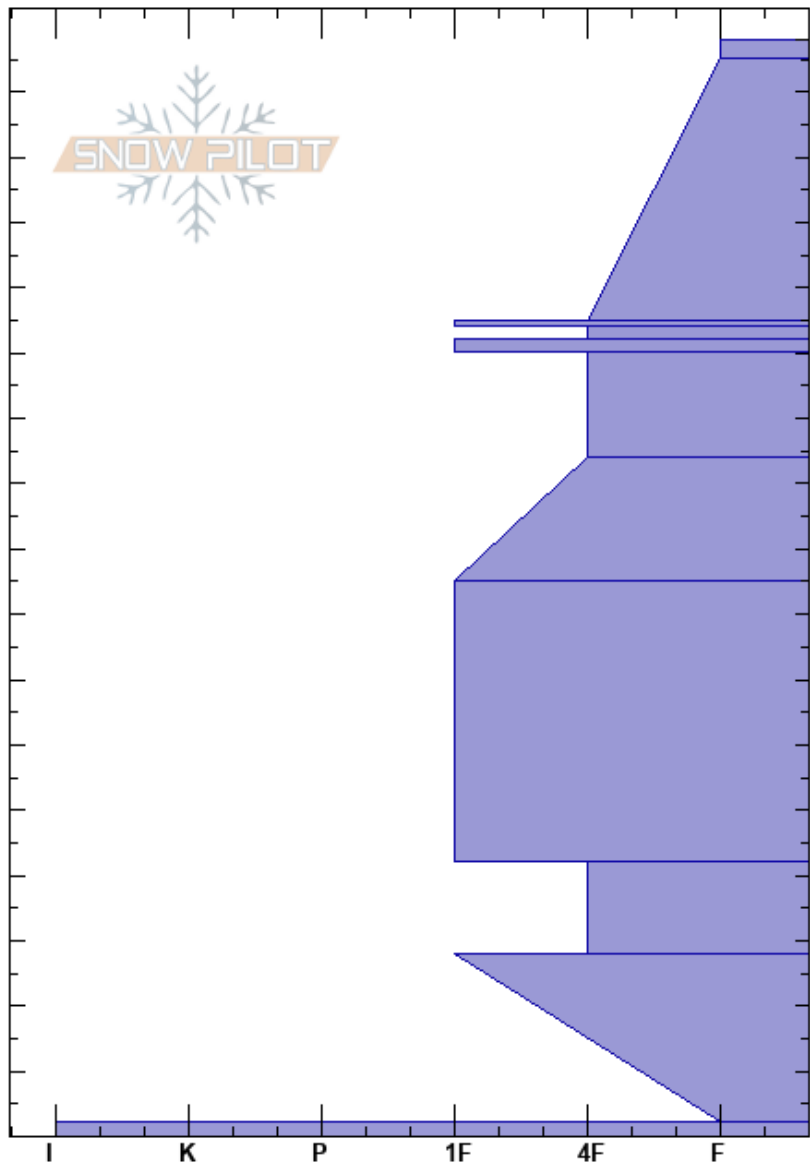

Mount Fuji  
 Bitterroot  
 MT  
 Elevation: 6048 ft  
 Aspect: 342°

Matt Radlowski  
 01/14/2018 - 1:30pm  
 Co-ord: 46.62166N, -114.56200W  
 Slope Angle: 25°  
 Wind Loading:

Stability: **Air Temperature:** 2°C  
**Sky Cover:** CLR  
**Precipitation:** NO  
**Wind:** Calm

**HS:** 168  
**Layer Notes:**  
 122-120cm: Problematic layer

**Specifics:** Ski tracks on slope; We skied slope

Crystal Form	Size	Moisture	$\rho$ kg/m <sup>3</sup>	Stability tests & Layer comments
/		W		
• (/)		W		CT13, Q2 @146cm ECTN12 @146cm
⊙ (⊗)				
•				CT23, Q2 @120cm ECTN23 @120cm PST43/100 (End) @120cm
∇	6			
• (/)				
⊖				ECTN28 @96cm
•				
⊖	1			
□ (⊗)	2.5	M		
□				