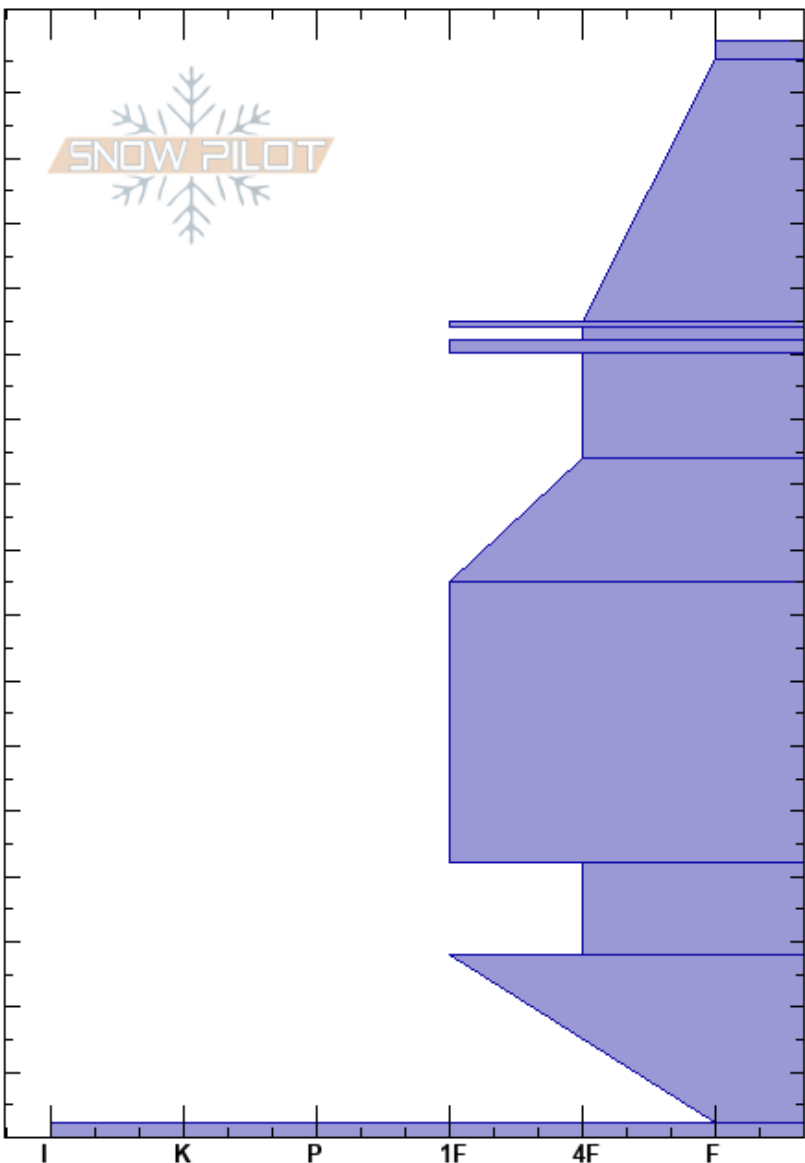

Mount Fuji  
 Bitterroot  
 MT  
 Elevation: 6048 ft  
 Aspect: 342°  
 Specifics: Ski tracks on slope; We skied slope

Matt Radlowski  
 01/14/2018 - 1:30pm  
 Co-ord: 46.62166N, -114.56200W  
 Slope Angle: 25°  
 Wind Loading:

Stability: **HS:168**  
 Air Temperature: 2°C  
 Sky Cover: CLR  
 Precipitation: NO  
 Wind: Calm  
 Layer Notes: 122-120cm: Problematic layer

Crystal Form	Size	Moisture	$\rho$ kg/m <sup>3</sup>	Stability tests & Layer comments
/		W		
• (/)		W		CT13, Q2 @146cm ECTN12 @146cm
⊙ (⊗)				
•				
∨	6			CT23, Q2 @120cm ECTN23 @120cm PST43/100 (End) @120cm
• (/)				
⊖				ECTN28 @96cm
•				
⊖	1			
□ (⊗)	2.5	M		
□				