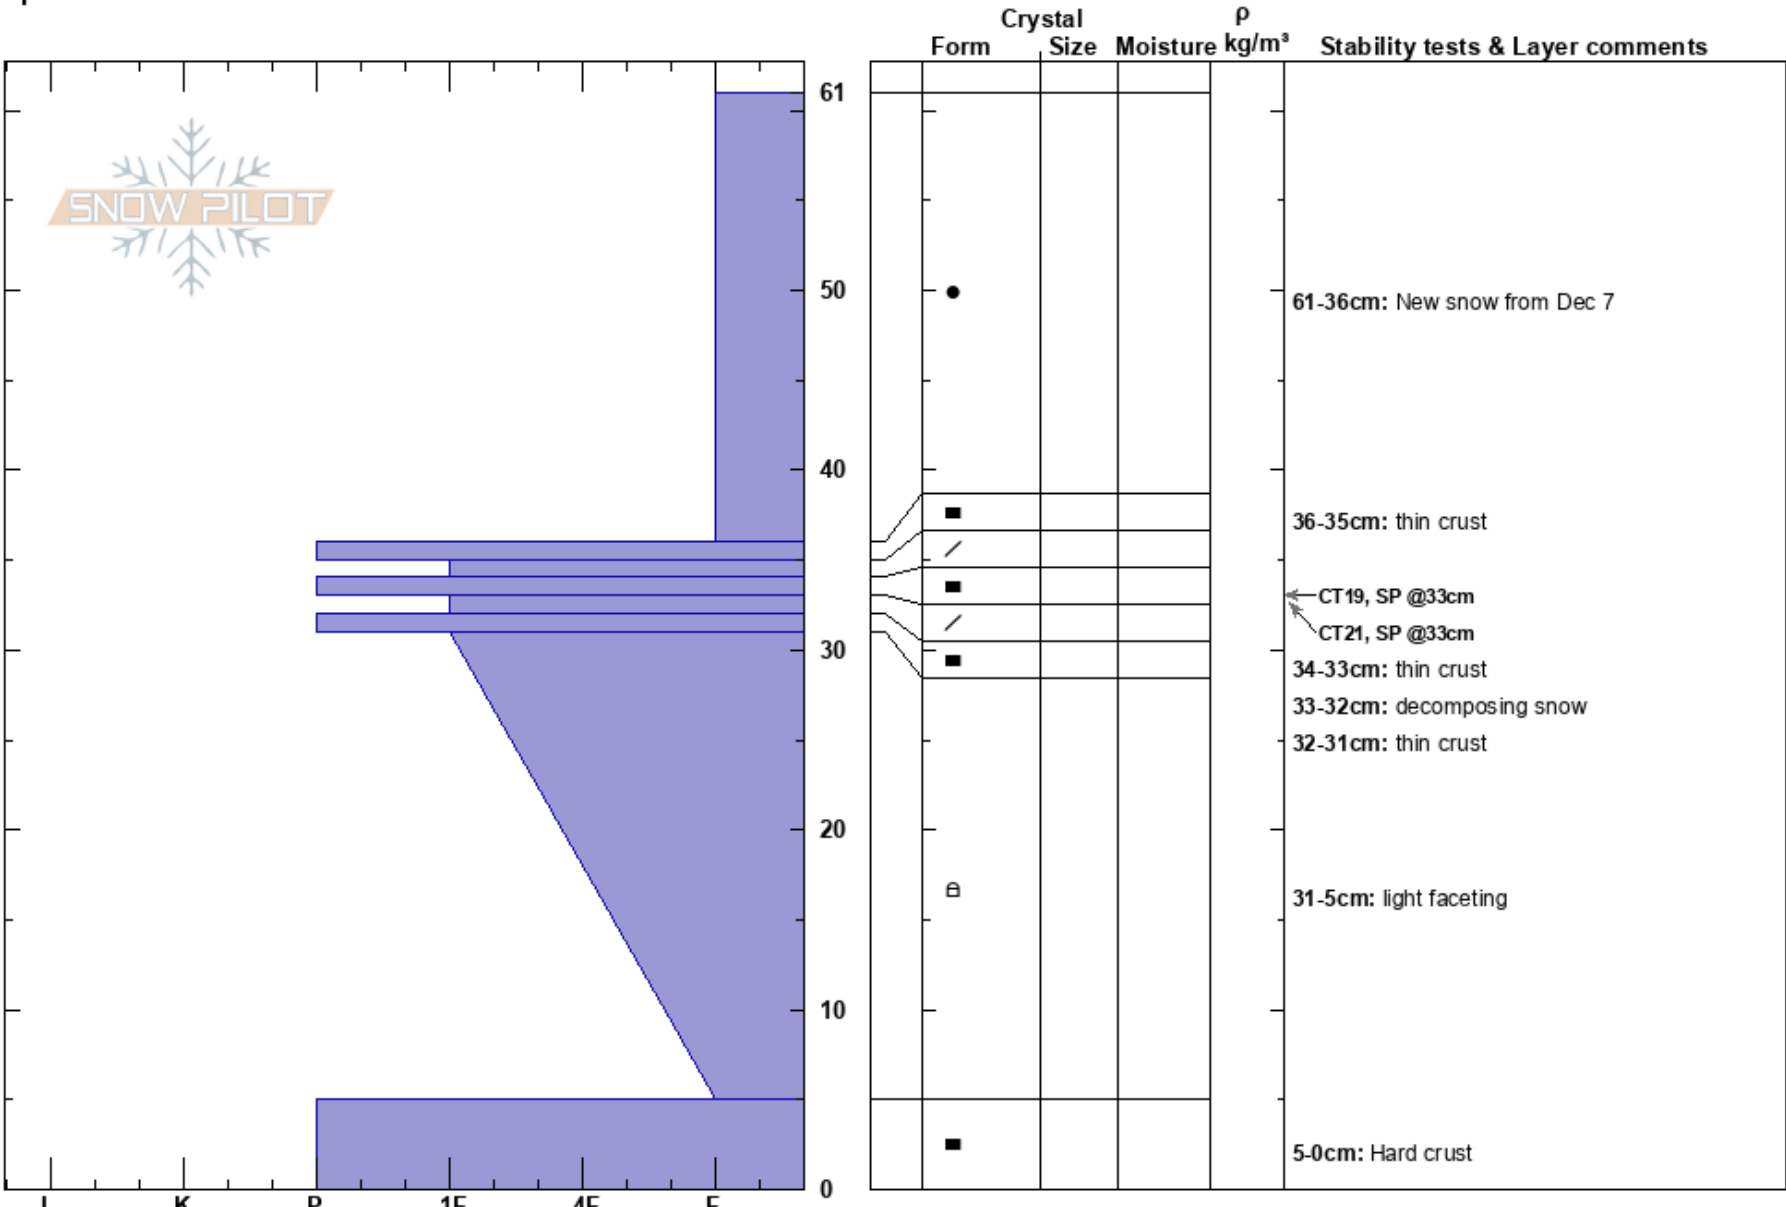

Brewer Creek
 Mt. Shasta
 CA
 Elevation: 7800 ft
 Aspect: E
 Specifics:

Samuel Clairmont
 12/09/2023 - 12:00pm
 Co-ord: 41.43307N, -122.14676W
 Slope Angle: 15°
 Wind Loading: no

Stability:
 Air Temperature: 4°C
 Sky Cover: BKN
 Precipitation: NO
 Wind: E Light Breeze

HS:61
 PF:20
 Layer Notes:
 61-36cm: New snow from Dec 7
 36-35cm: thin crust
 34-33cm: thin crust
 33-32cm: decomposing snow
 32-31cm: thin crust
 [More Layer Comments below]

Notes: Saturated surface condition are limiting the wind load potential. Additional Layer Comments: 5-31cm: light faceting; 0-5cm: Hard crust;