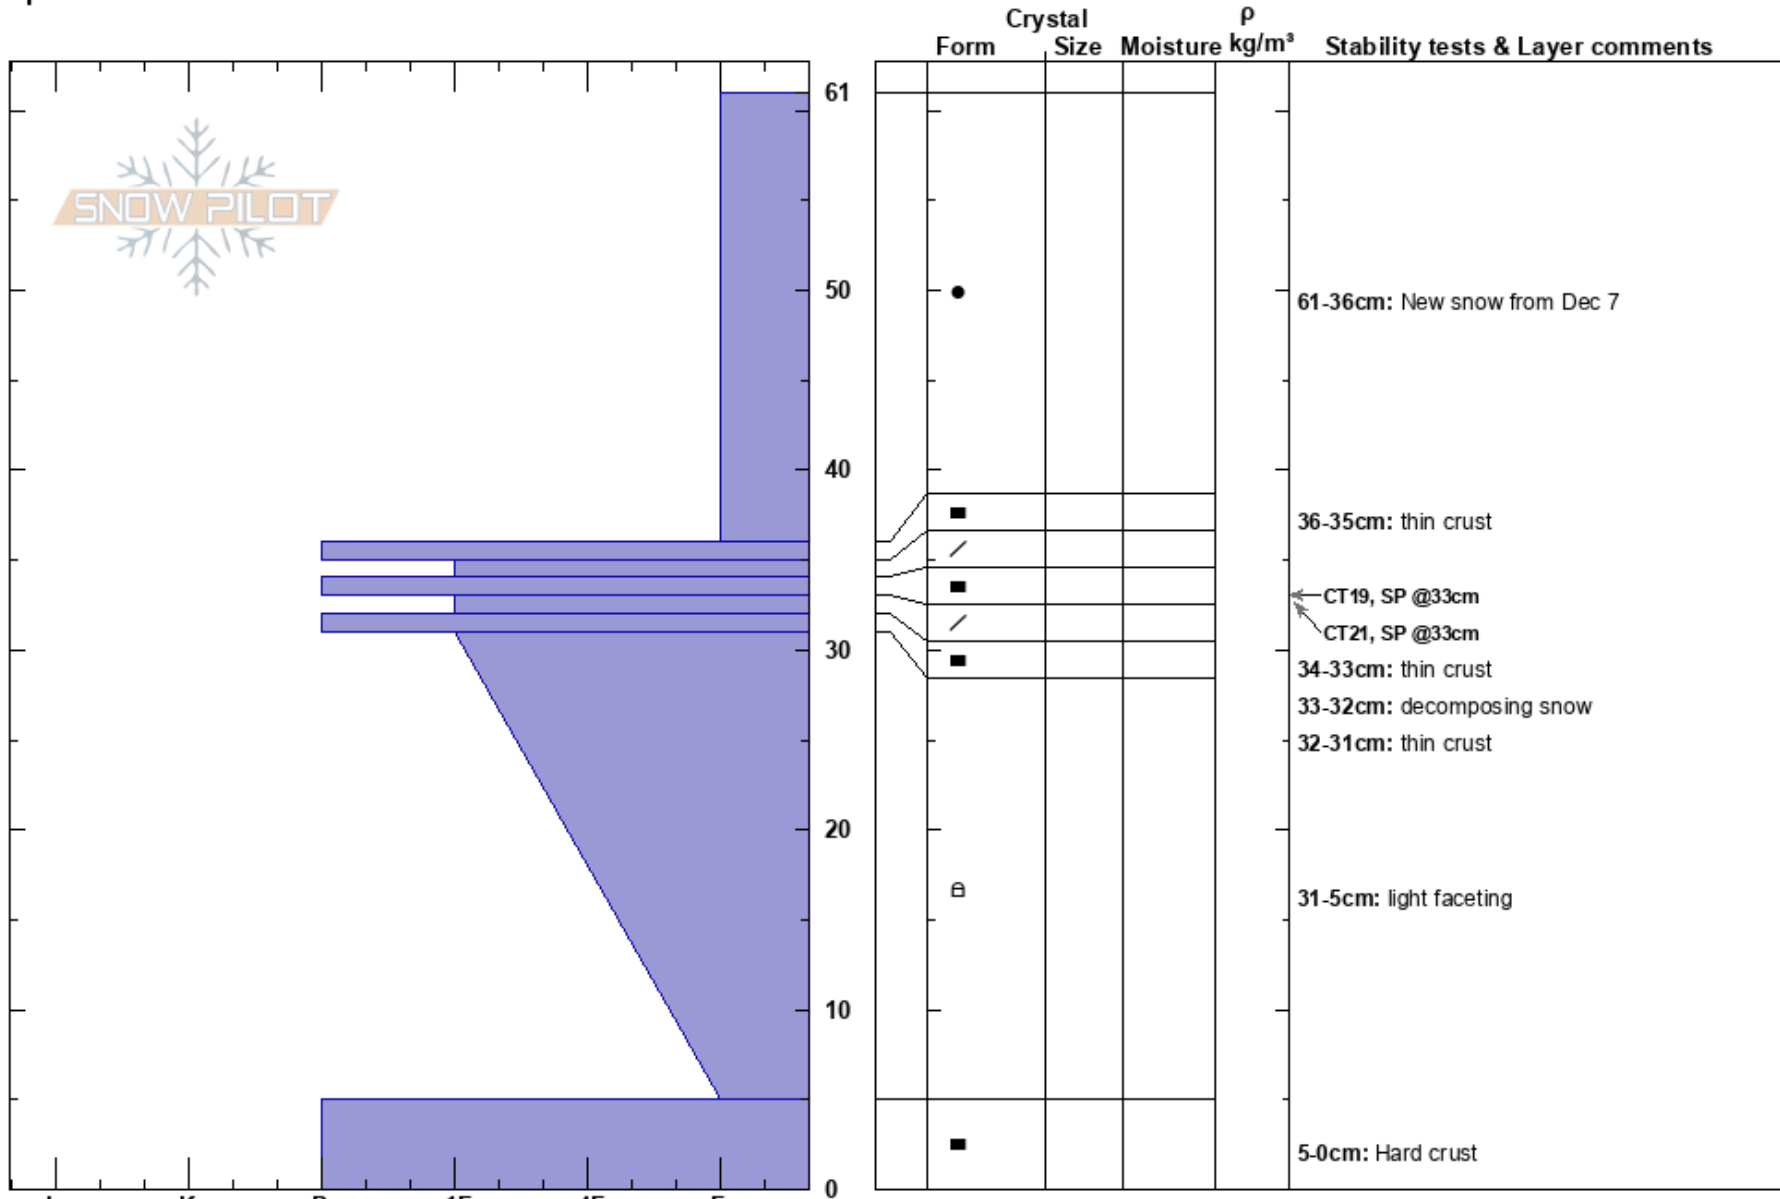

Brewer Creek
 Mt. Shasta
 CA
 Elevation: 7800 ft
 Aspect: E
 Specifics:

Samuel Clairmont
 12/09/2023 - 12:00pm
 Co-ord: 41.43307N, -122.14676W
 Slope Angle: 15°
 Wind Loading: no

Stability:
 Air Temperature: 4°C
 Sky Cover: BKN
 Precipitation: NO
 Wind: E Light Breeze

HS:61
 PF:20
 Layer Notes:
 61-36cm: New snow from Dec 7
 36-35cm: thin crust
 34-33cm: thin crust
 33-32cm: decomposing snow
 32-31cm: thin crust
 [More Layer Comments below]

Notes: Saturated surface condition are limiting the wind load potential. Additional Layer Comments: 5-31cm: light faceting; 0-5cm: Hard crust;