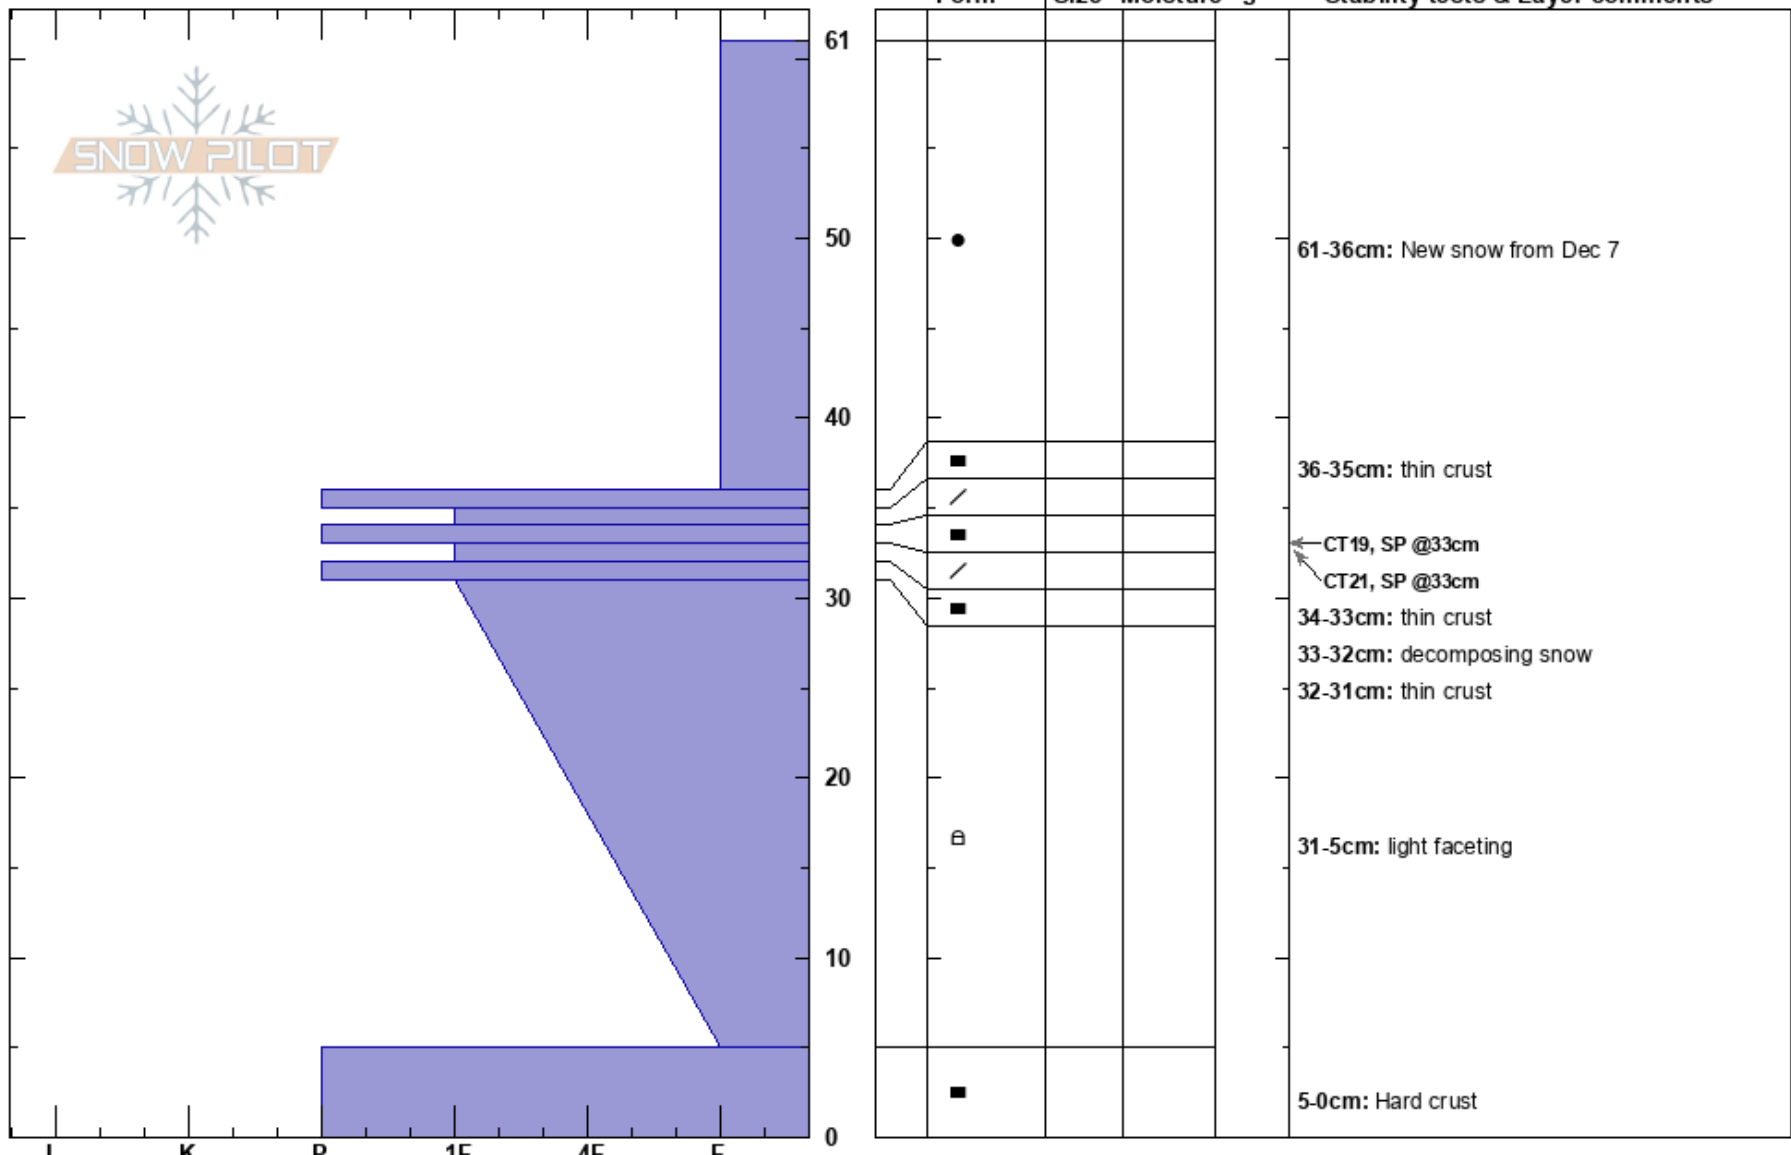

Brewer Creek  
 Mt. Shasta  
 CA  
 Elevation: 7800 ft  
 Aspect: E  
 Specifics:

Samuel Clairmont  
 12/09/2023 - 12:00pm  
 Co-ord: 41.43307N, -122.14676W  
 Slope Angle: 15°  
 Wind Loading: no

Stability:  
 Air Temperature: 4°C  
 Sky Cover: BKN  
 Precipitation: NO  
 Wind: E Light Breeze

HS:61  
 PF:20  
 Layer Notes:  
 61-36cm: New snow from Dec 7  
 36-35cm: thin crust  
 34-33cm: thin crust  
 33-32cm: decomposing snow  
 32-31cm: thin crust  
 [More Layer Comments below]

Notes: Saturated surface condition are limiting the wind load potential. Additional Layer Comments: 5-31cm: light faceting; 0-5cm: Hard crust;