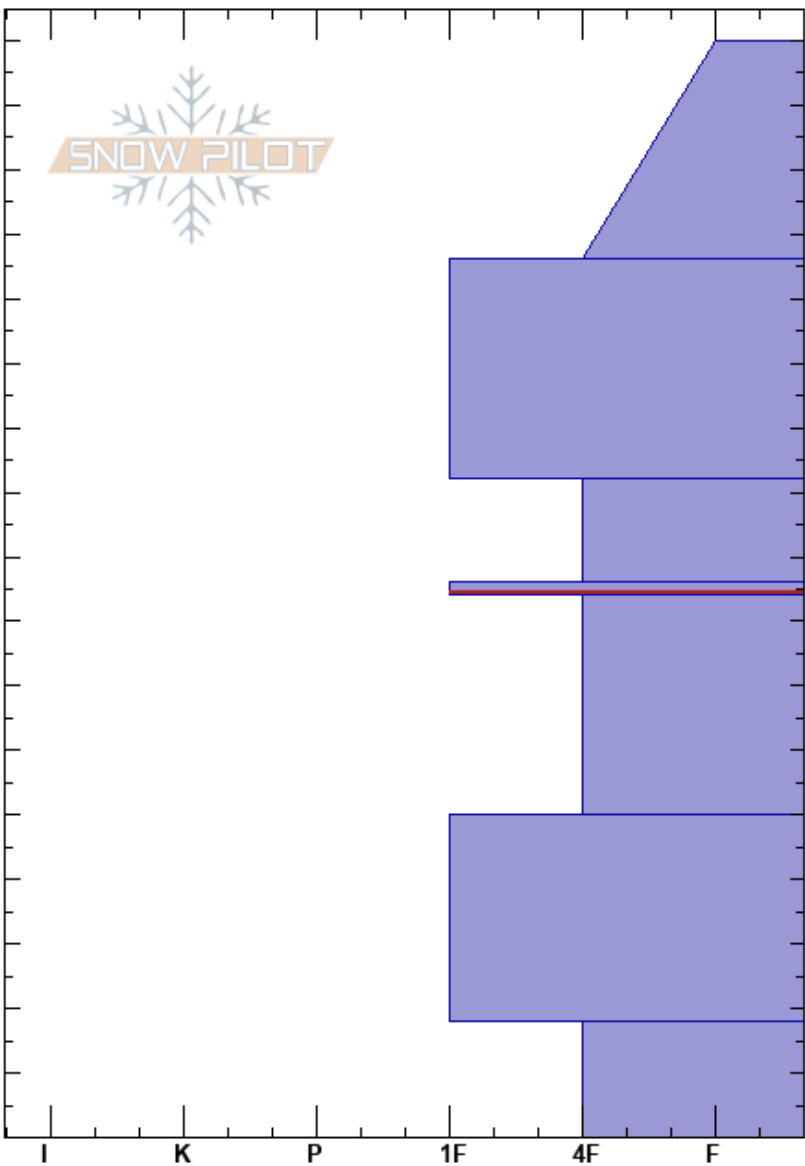

Snow Devil Ridge NE  
 Teton Range  
 WY  
 Elevation: 10000 ft  
 Aspect: 65°  
 Specifics:

Noah McCorkel  
 12/09/2023 - 1:30pm  
 Co-ord: 43.69020N, -110.79436W  
 Slope Angle: 22°  
 Wind Loading:

Stability:  
 Air Temperature: 15°F  
 Sky Cover: FEW  
 Precipitation: NO  
 Wind: SW Light Breeze

HS:170  
 PF:35  
 PS:15  
 86-84cm: Decomposing  
 86-84cm: Problematic layer

Crystal Form	Crystal Size	Moisture	$\rho$ kg/m <sup>3</sup>	Stability tests & Layer comments
/ (+)				
•				
◡				
⊙ ⊙				← ECTP24 @86cm 86-84cm: Decomposing
□	1			
□	1-2			
□	2			