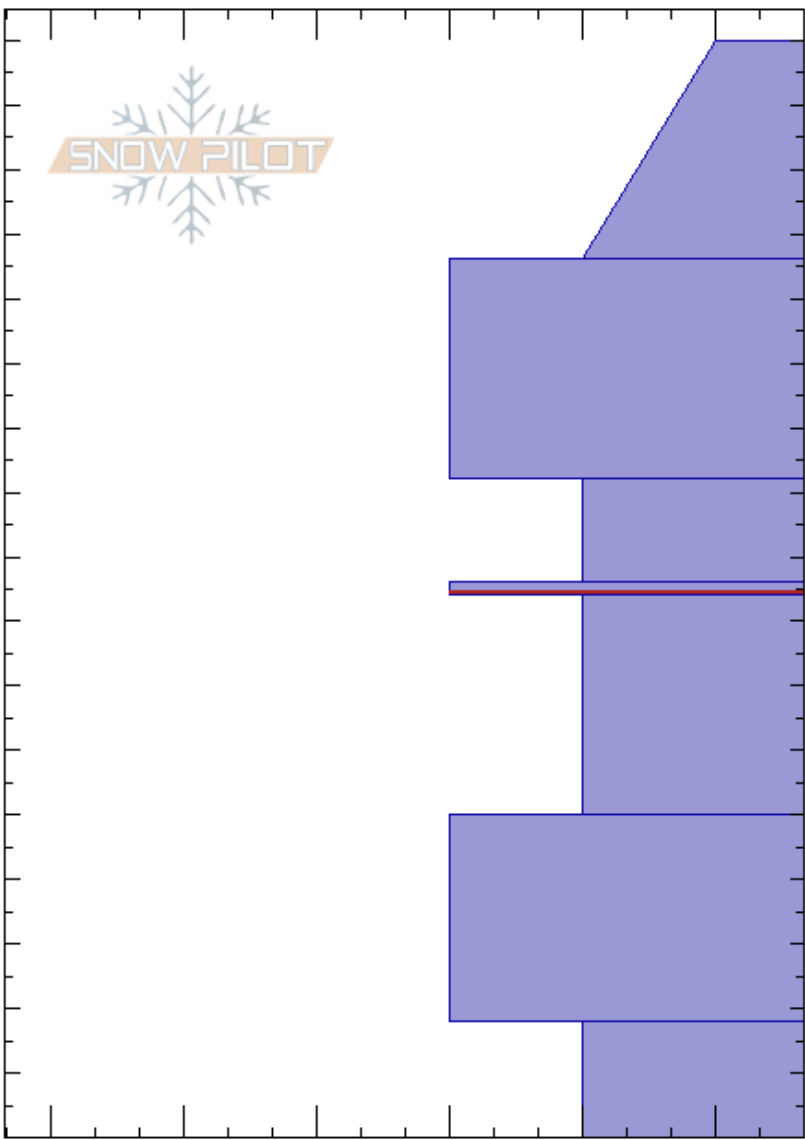

Snow Devil Ridge NE
 Teton Range
 WY
 Elevation: 10000 ft
 Aspect: 65°
 Specifics:

Noah McCorkel
 12/09/2023 - 1:30pm
 Co-ord: 43.69020N, -110.79436W
 Slope Angle: 22°
 Wind Loading:

Stability:
 Air Temperature: 15°F
 Sky Cover: FEW
 Precipitation: NO
 Wind: SW Light Breeze

HS:170
 PF:35
 PS:15
 86-84cm: Decomposing
 86-84cm: Problematic layer

Crystal Form	Crystal Size	Moisture	ρ kg/m ³	Stability tests & Layer comments
/ (+)				
•				
◡				
⊙ ⊙				← ECTP24 @86cm 86-84cm: Decomposing
□	1			
□	1-2			
□	2			