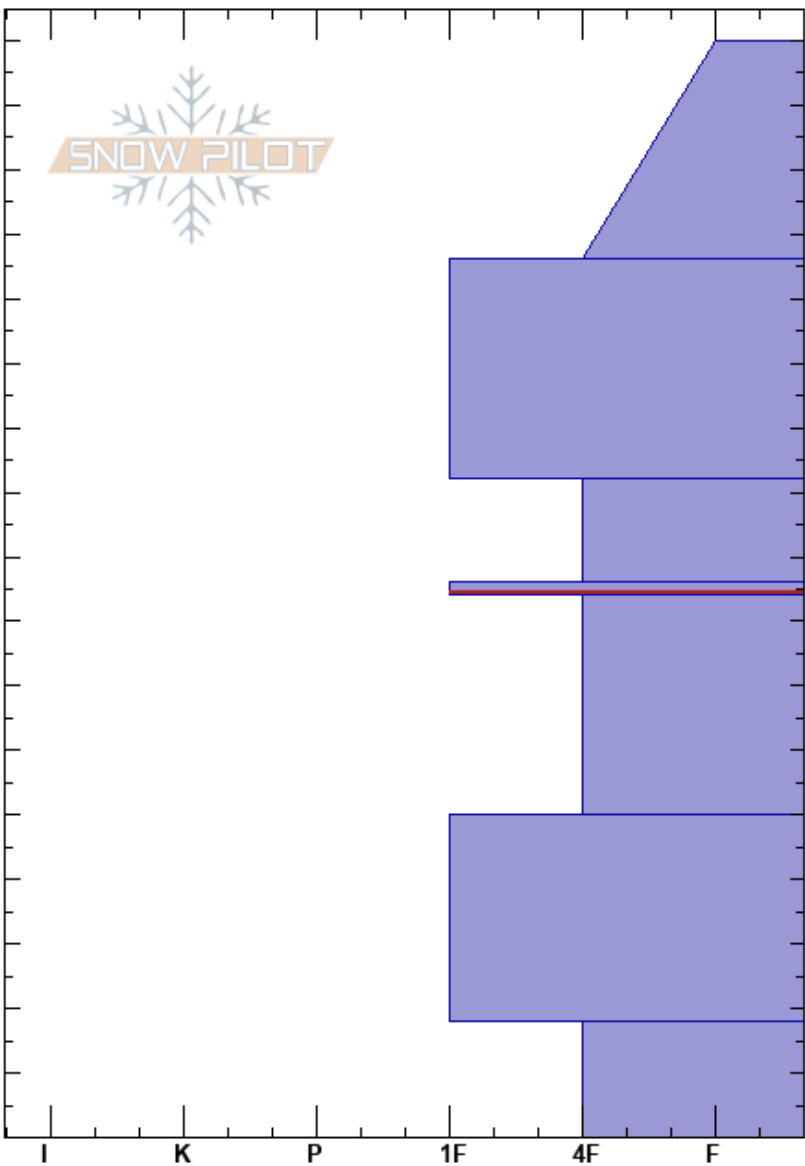

Snow Devil Ridge NE
 Teton Range
 WY
 Elevation: 10000 ft
 Aspect: 65°
 Specifics:

Noah McCorkel
 12/09/2023 - 1:30pm
 Co-ord: 43.69020N, -110.79436W
 Slope Angle: 22°
 Wind Loading:

Stability:
 Air Temperature: 15°F
 Sky Cover: FEW
 Precipitation: NO
 Wind: SW Light Breeze

HS:170
 PF:35
 PS:15
 86-84cm: Decomposing
 86-84cm: Problematic layer

Crystal Form	Crystal Size	Moisture	ρ kg/m ³	Stability tests & Layer comments
/ (+)				
•				
◡				
⊙ ⊙				← ECTP24 @86cm 86-84cm: Decomposing
□	1			
□	1-2			
□	2			