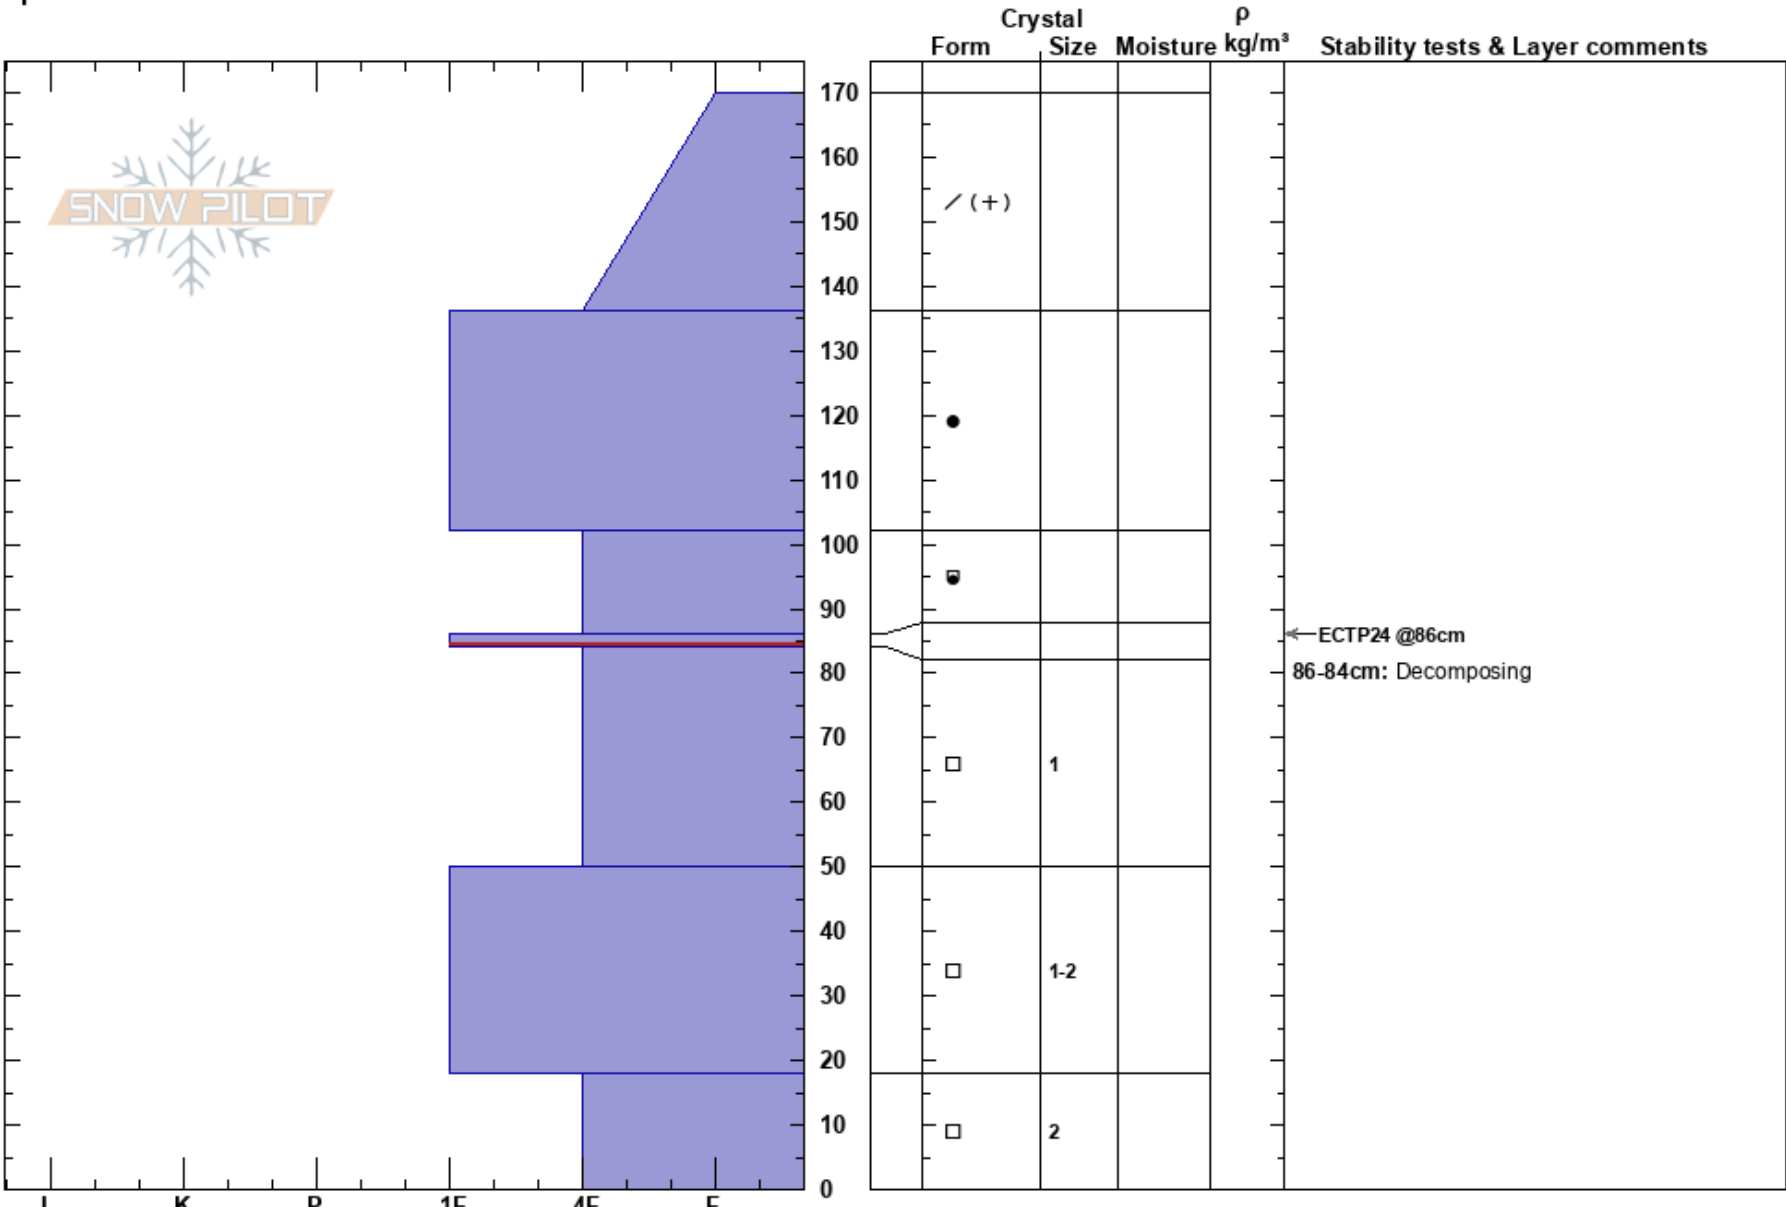

Snow Devil Ridge NE  
 Teton Range  
 WY  
 Elevation: 10000 ft  
 Aspect: 65°  
 Specifics:

Noah McCorkel  
 12/09/2023 - 1:30pm  
 Co-ord: 43.69001N, -110.79453W  
 Slope Angle: 22°  
 Wind Loading:

Stability:  
 Air Temperature: 15°F  
 Sky Cover: FEW  
 Precipitation: NO  
 Wind: SW Light Breeze

HS:170  
 PF:35  
 PS: 15  
 86-84cm: Decomposing  
 86-84cm: Problematic layer

Notes: