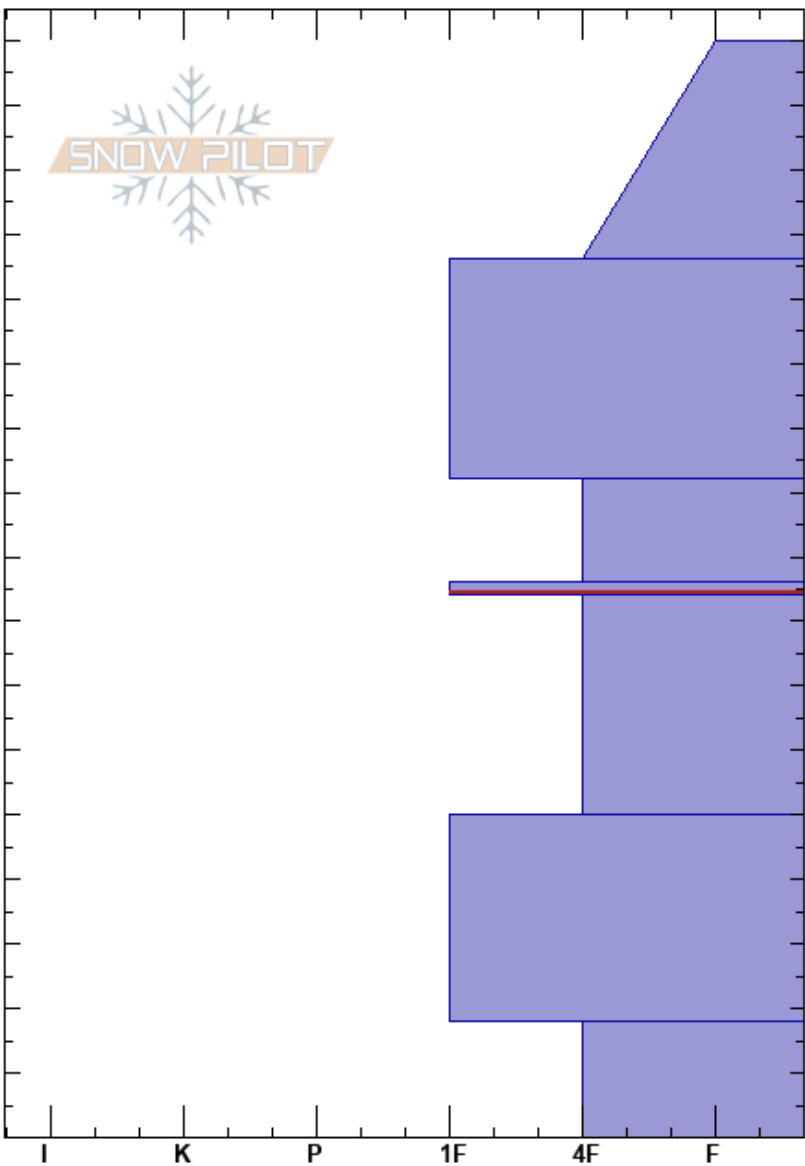

Snow Devil Ridge NE  
 Teton Range  
 WY  
 Elevation: 10000 ft  
 Aspect: 65°  
 Specifics:

Noah McCorkel  
 12/09/2023 - 1:30pm  
 Co-ord: 43.69001N, -110.79453W  
 Slope Angle: 22°  
 Wind Loading:

Stability:  
 Air Temperature: 15°F  
 Sky Cover: FEW  
 Precipitation: NO  
 Wind: SW Light Breeze

HS:170  
 PF:35  
 PS: 15  
 86-84cm: Decomposing  
 86-84cm: Problematic layer

Crystal Form	Crystal Size	Moisture	$\rho$ kg/m <sup>3</sup>	Stability tests & Layer comments
/ (+)				
•				
◐				
◐	1			
◐	1-2			
◐	2			

← ECTP24 @86cm  
 86-84cm: Decomposing

Notes: