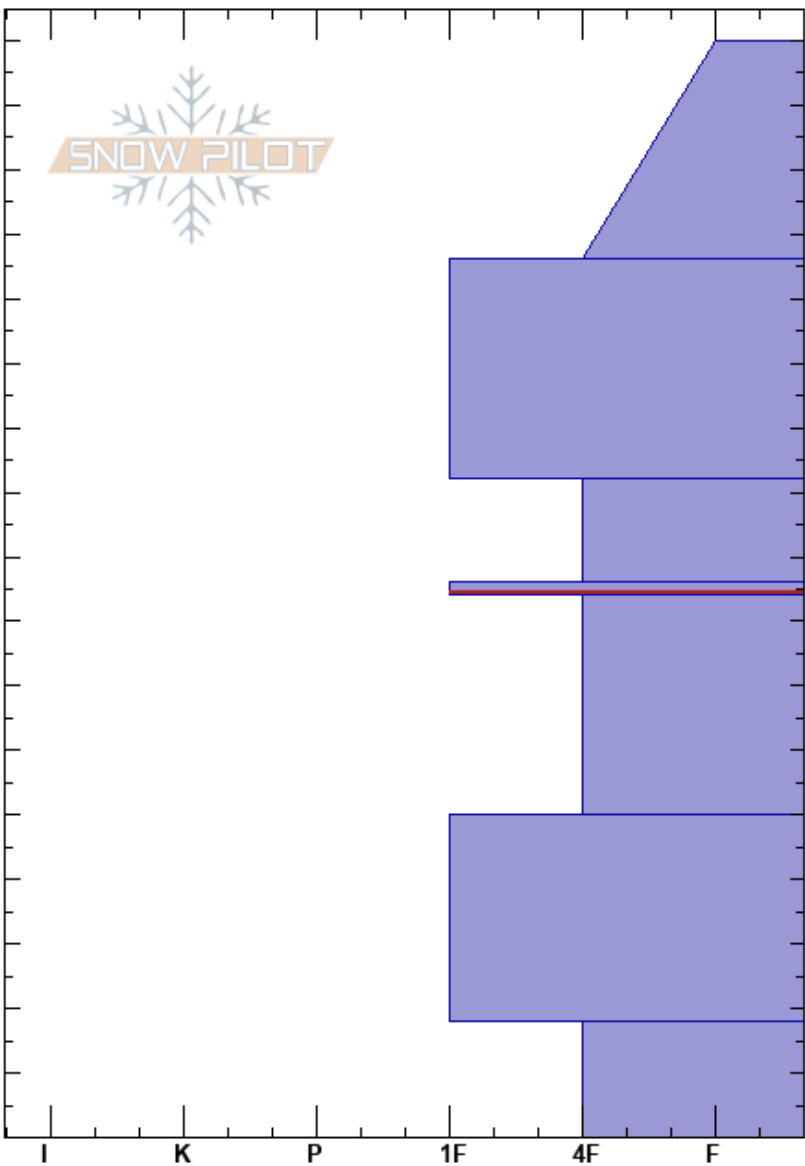

Snow Devil Ridge NE
 Teton Range
 WY
 Elevation: 10000 ft
 Aspect: 65°
 Specifics:

Noah McCorkel
 12/09/2023 - 1:30pm
 Co-ord: 43.69001N, -110.79453W
 Slope Angle: 22°
 Wind Loading:

Stability:
 Air Temperature: 15°F
 Sky Cover: FEW
 Precipitation: NO
 Wind: SW Light Breeze

HS:170
 PF:35
 PS:15
 86-84cm: Decomposing
 86-84cm: Problematic layer

| Crystal Form | Crystal Size | Moisture | ρ kg/m ³ | Stability tests & Layer comments |
|--------------|--------------|----------|--------------------------|----------------------------------|
| / (+) | | | | |
| • | | | | |
| ◐ | | | | |
| ◻ | 1 | | | |
| ◻ | 1-2 | | | |
| ◻ | 2 | | | |

← ECTP24 @86cm
 86-84cm: Decomposing

Notes: