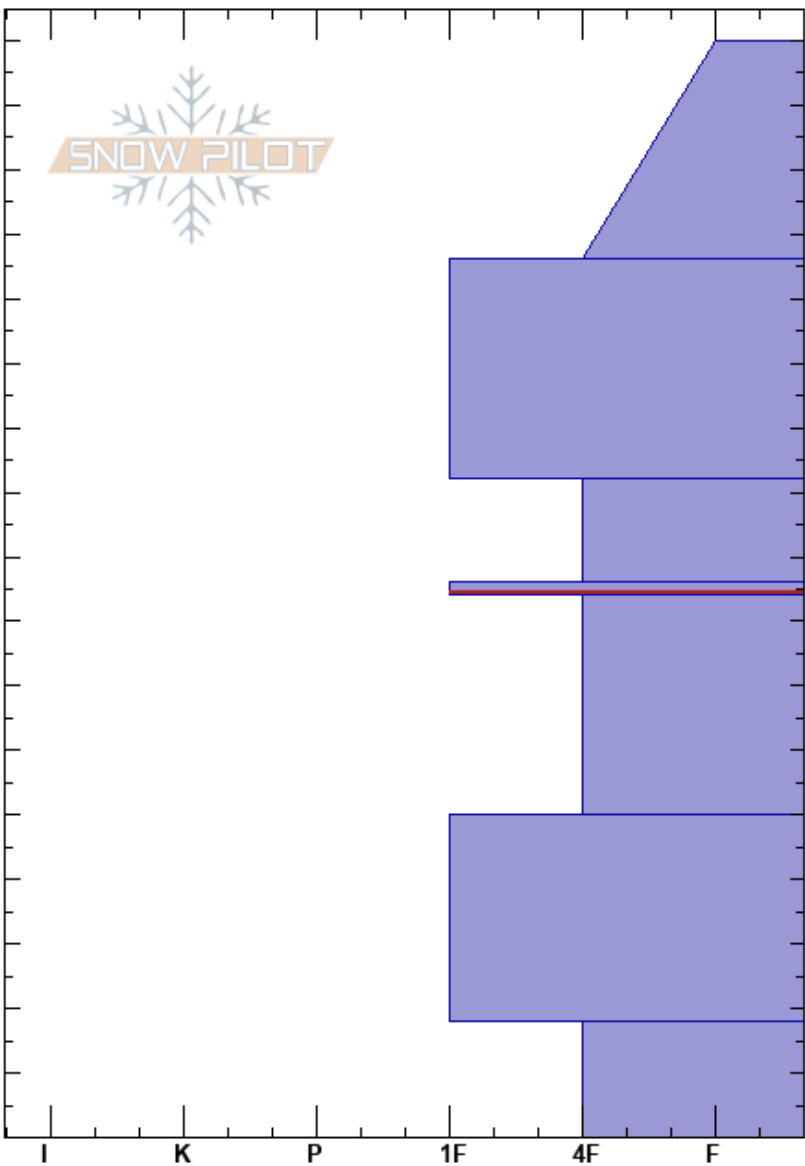

Snow Devil Ridge NE
 Teton Range
 WY
 Elevation: 10000 ft
 Aspect: 65°
 Specifics:

Noah McCorkel
 12/09/2023 - 1:30pm
 Co-ord: 43.69001N, -110.79453W
 Slope Angle: 22°
 Wind Loading:

Stability:
 Air Temperature: 15°F
 Sky Cover: FEW
 Precipitation: NO
 Wind: SW Light Breeze

HS:170
 PF:35
 PS: 15
 86-84cm: Decomposing
 86-84cm: Problematic layer

Crystal Form	Crystal Size	Moisture	ρ kg/m ³	Stability tests & Layer comments
/ (+)				
•				
◻				
◻	1			
◻	1-2			
◻	2			

← ECTP24 @86cm
 86-84cm: Decomposing