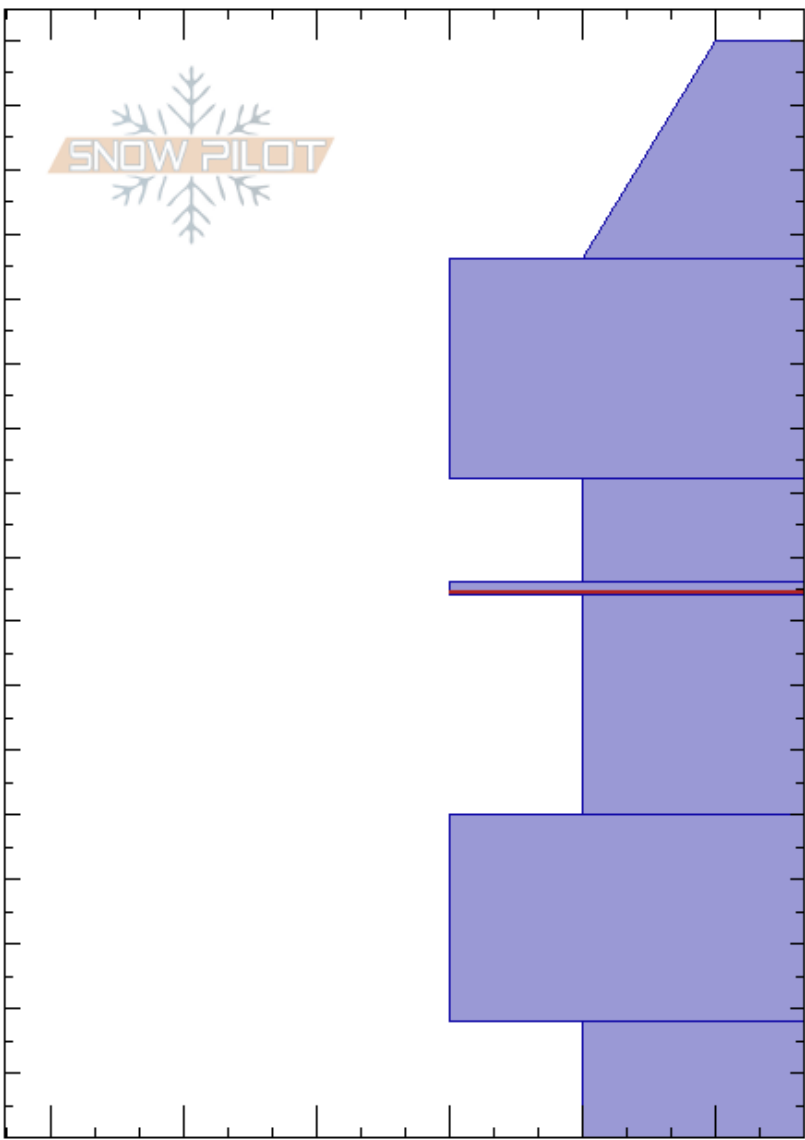

Snow Devil Ridge NE
 Teton Range
 WY
 Elevation: 10000 ft
 Aspect: 65°
 Specifics:

Noah McCorkel
 12/09/2023 - 1:30pm
 Co-ord: 43.69001N, -110.79453W
 Slope Angle: 22°
 Wind Loading:

Stability:
 Air Temperature: 15°F
 Sky Cover: FEW
 Precipitation: NO
 Wind: SW Light Breeze

HS:170
 PF:35
 PS: 15
 86-84cm: Decomposing
 86-84cm: Problematic layer

Crystal Form	Crystal Size	Moisture	ρ kg/m ³	Stability tests & Layer comments
/ (+)				
•				
◻				
◻	1			
◻	1-2			
◻	2			

← ECTP24 @86cm
 86-84cm: Decomposing