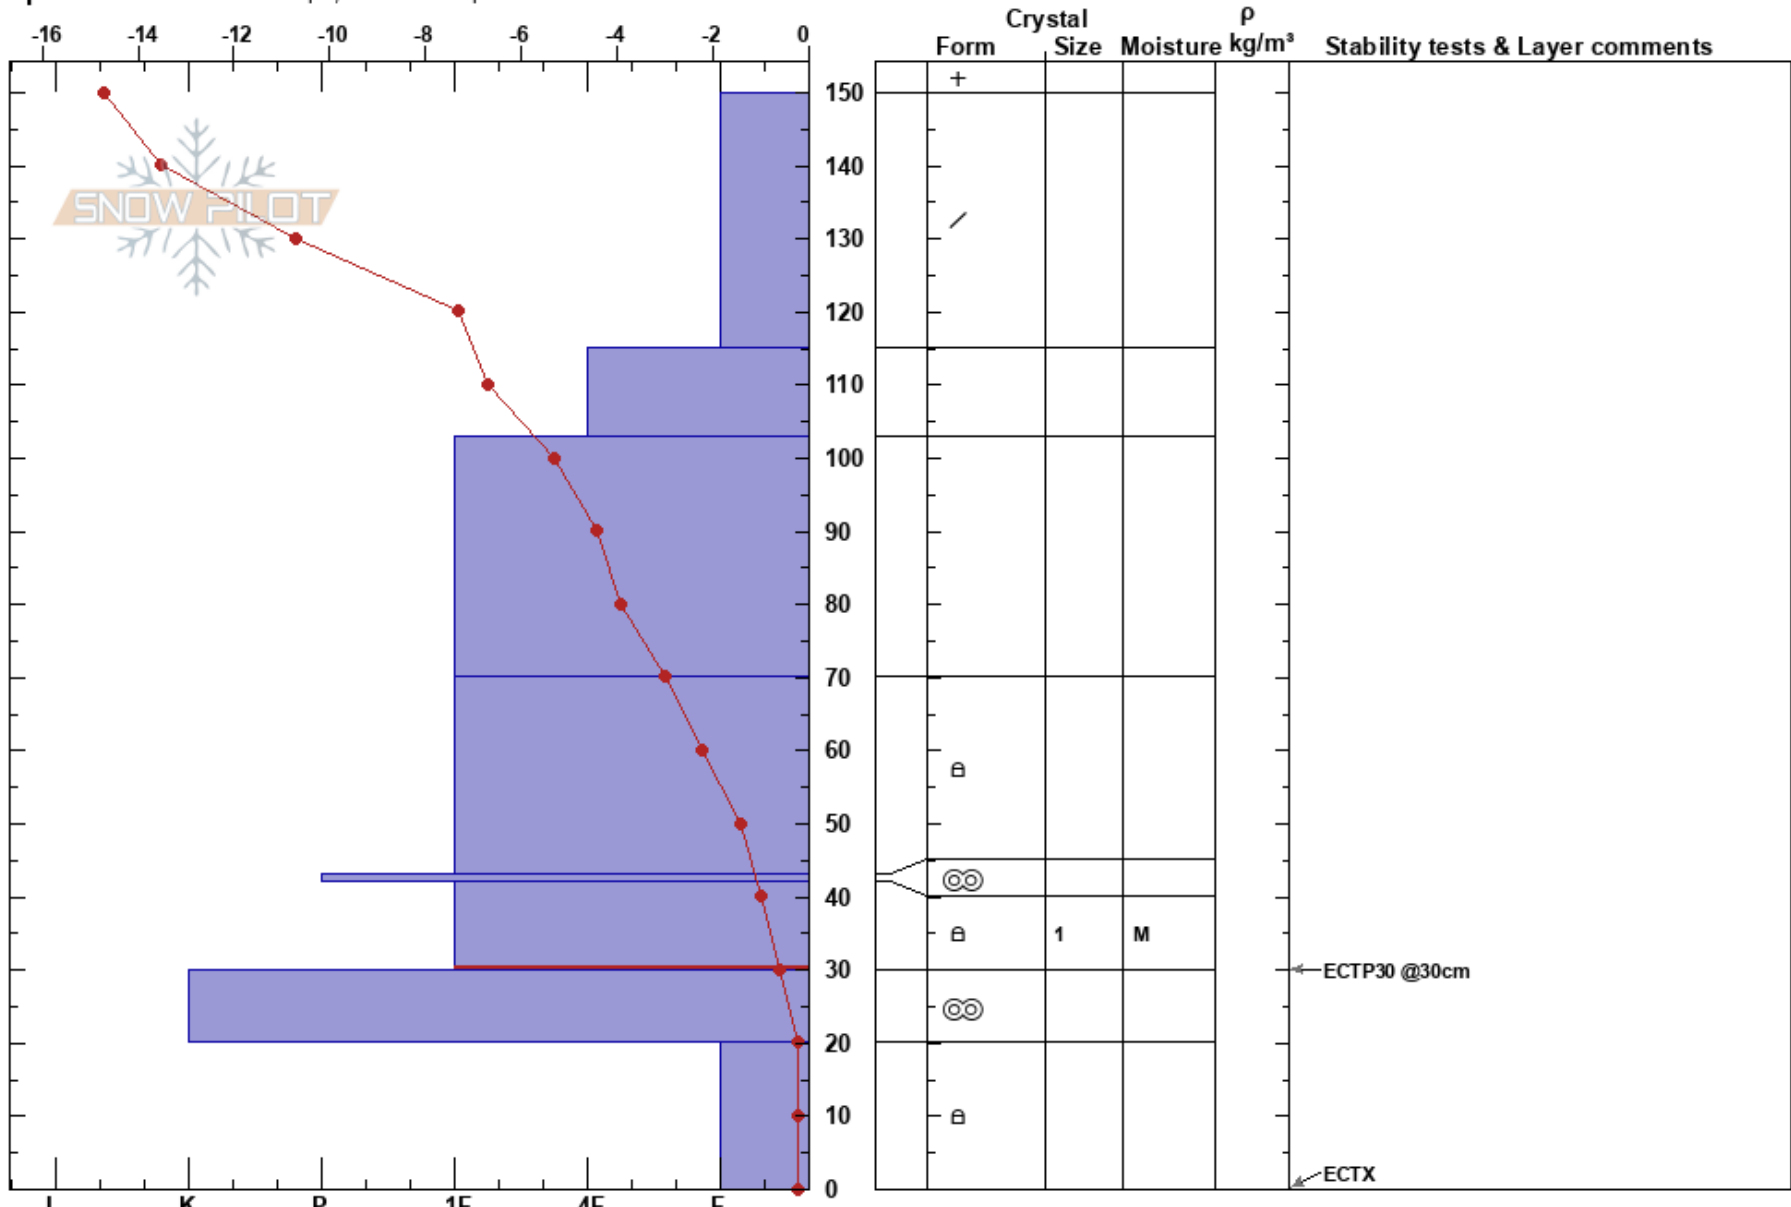

White Pine W 9670'
 Central Wasatch
 UT
 Elevation: 9670 ft
 Aspect: W
 Specifics: Ski tracks on slope; We skied slope

Dave Kelly
 12/09/2023 - 10:30am
 Co-ord: 40.54179N, -111.67324W
 Slope Angle: 28°
 Wind Loading:

Stability: Fair
 Air Temperature: -14.7°C
 Sky Cover: CLR
 Precipitation: NO
 Wind: N Calm
 HS: 150
 Layer Notes: 42-30cm: Problematic layer

Notes: Calm, clear, quiet. Temperatures and depth of snow confirmed rounding facets bottom of the pack. Fair trending to good for stability in this location (GCS- 6).