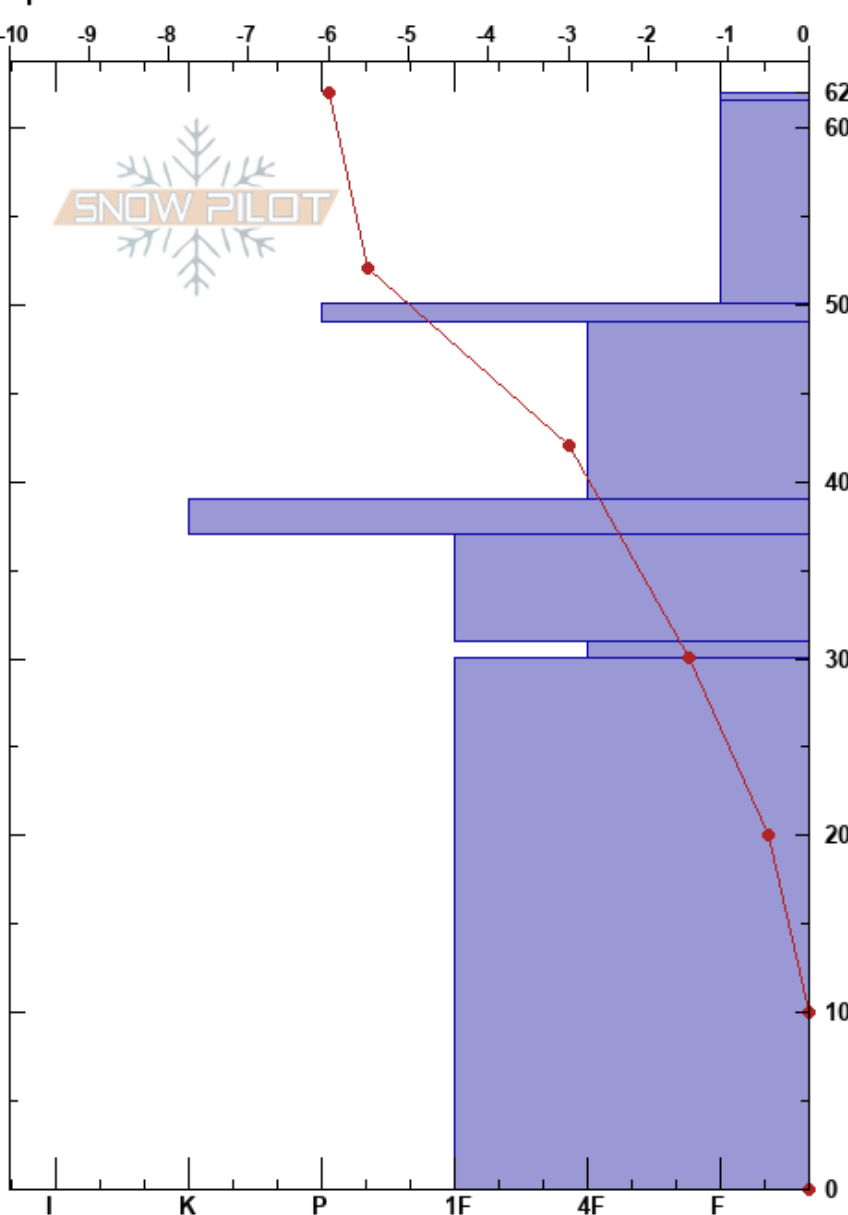

Stiles Cache Leeward  
 Selkirk Mtns  
 ID  
 Elevation: 6094 ft  
 Aspect: 40°  
 Specifics:

Steven Parsons  
 12/09/2023 - 12:00pm  
 Co-ord: 48.37338N, -116.63853W  
 Slope Angle: 23°  
 Wind Loading: no

Stability:  
 Air Temperature: -6.5°C  
 Sky Cover: OVC  
 Precipitation:  
 Wind: SW Calm

HS:62  
 PF:55  
 PS:20  
 31-30cm: Problematic layer

Elevation (cm)	Crystal		Moisture	$\rho$ kg/m <sup>3</sup>	Stability tests & Layer comments
	Form	Size			
62					
60	$\nabla (\Delta)$	5(3)	D		
	/	1.5	D		
50	■				
	/	1	D		← ECTN11 @45cm
40	=				
	□	1.5	W		
30	□	3	W		← ECTN21 @31cm
	□	1.5	W		
10					
0					