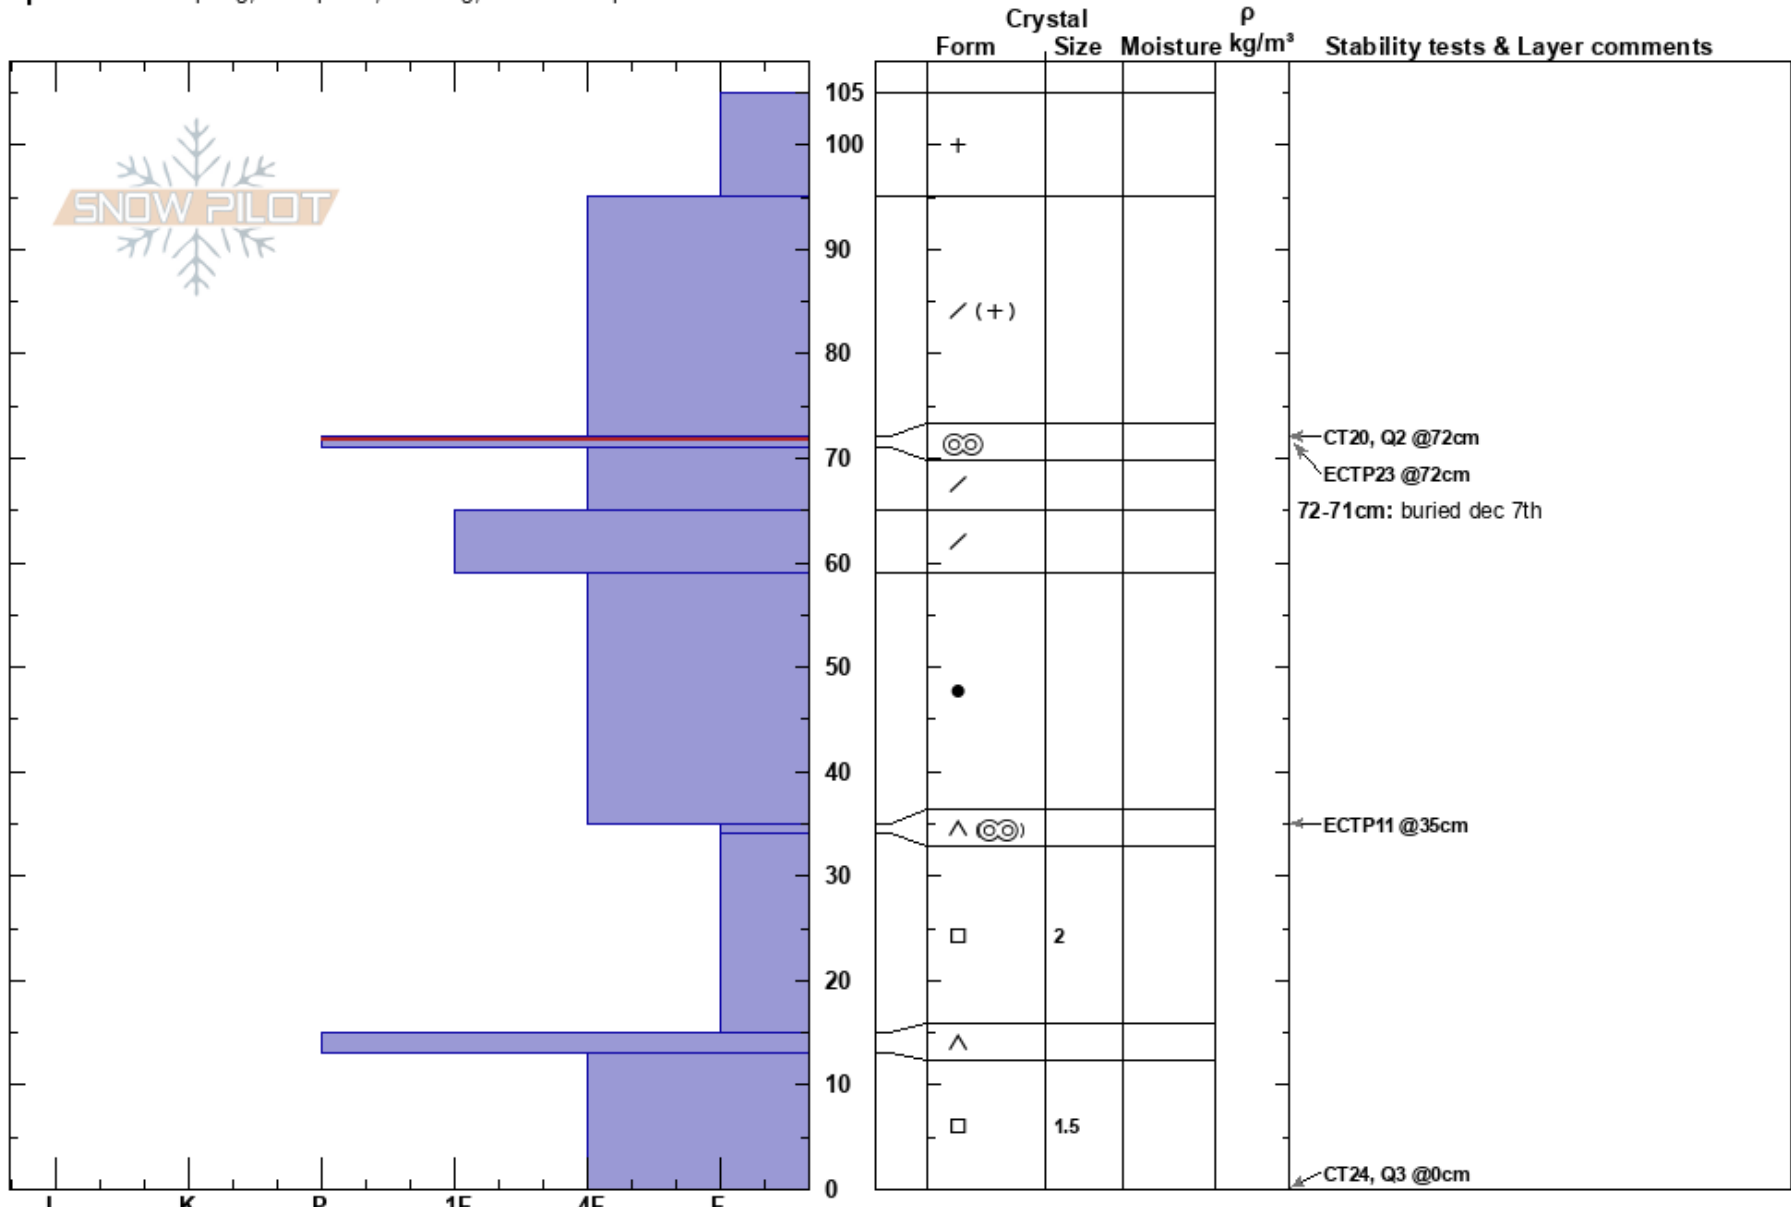

Thanksgiving bowl II  
 Teton Range  
 WY  
 Elevation: 8760 ft  
 Aspect: E  
 Specifics: Collapsing, widespread; Cracking; We skied slope

jackson wells  
 12/09/2023 - 11:10am  
 Co-ord: 43.48746N, -110.95518E  
 Slope Angle: 28°  
 Wind Loading: no

Stability: Poor  
 Air Temperature:  
 Sky Cover: FEW  
 Precipitation: NO  
 Wind: N Light Breeze

HS:105  
 Layer Notes:  
 72-71cm: buried dec 7th  
 72-71cm: Problematic layer

Notes: Bunch of new snow formed on a melt freeze crust. Skinned out on similar, slightly steeper, slope on way back, causing widespread cracking.