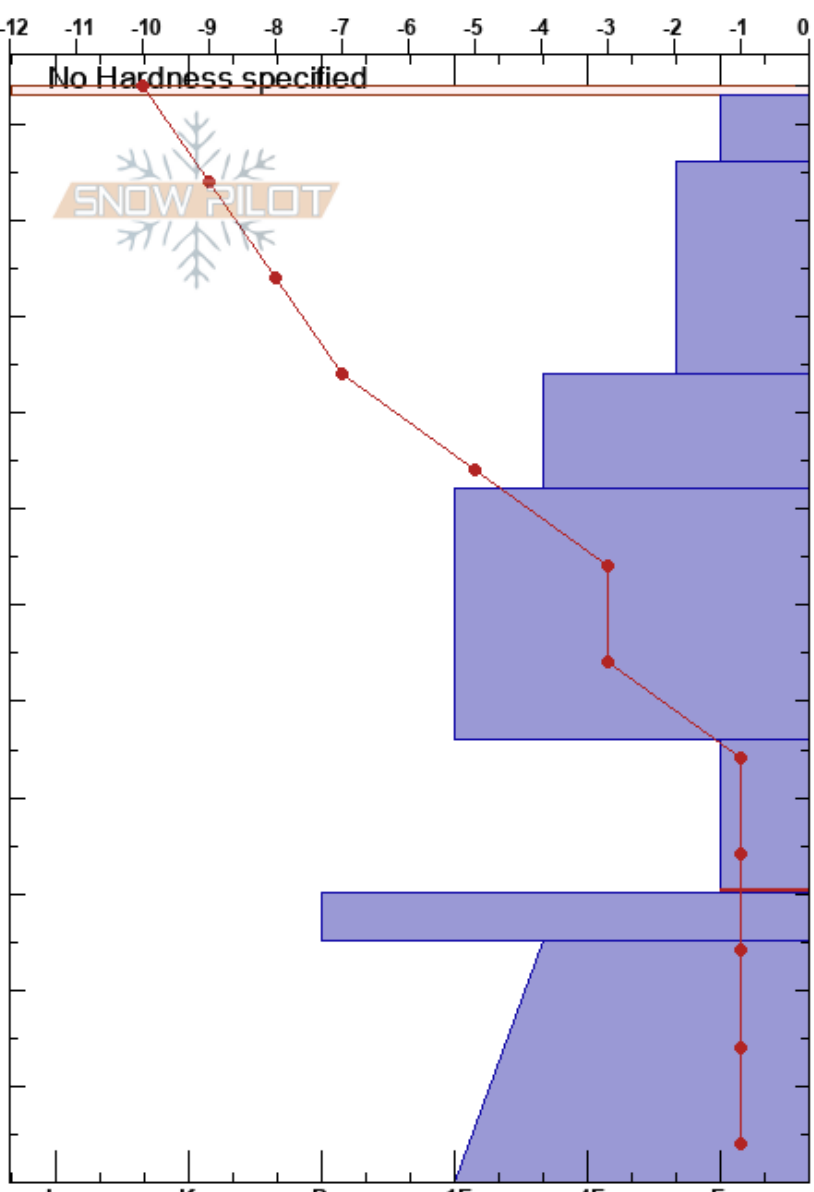

PRO1BRIDGE  
 Teton Range  
 WY  
 Elevation: 7715 ft  
 Aspect: 197°

Andrew Schauer  
 01/17/2018 - 3:45am  
 Co-ord: 43.49255N, -110.94608W  
 Slope Angle: 12°  
 Wind Loading: previous

Stability: Fair  
 Air Temperature: -6°C  
 Sky Cover: CLR  
 Precipitation: NO  
 Wind: Calm

HS:114  
 PF:35 46-30cm:Problematic layer

Specifics: Collapsing, localized

Form	Crystal		Moisture	$\rho$ kg/m <sup>3</sup>	Stability tests & Layer comments
	Size				
V	6-8				
/ (□)	0.5				
•	0.3				
•	0.3				← ECTN10 @84cm
• (□)	0.5				
□ (⊕)	1-2				← ECTP28 @46cm
⊙⊙	2				← CT25, SC @30cm Q2
⊕	1				