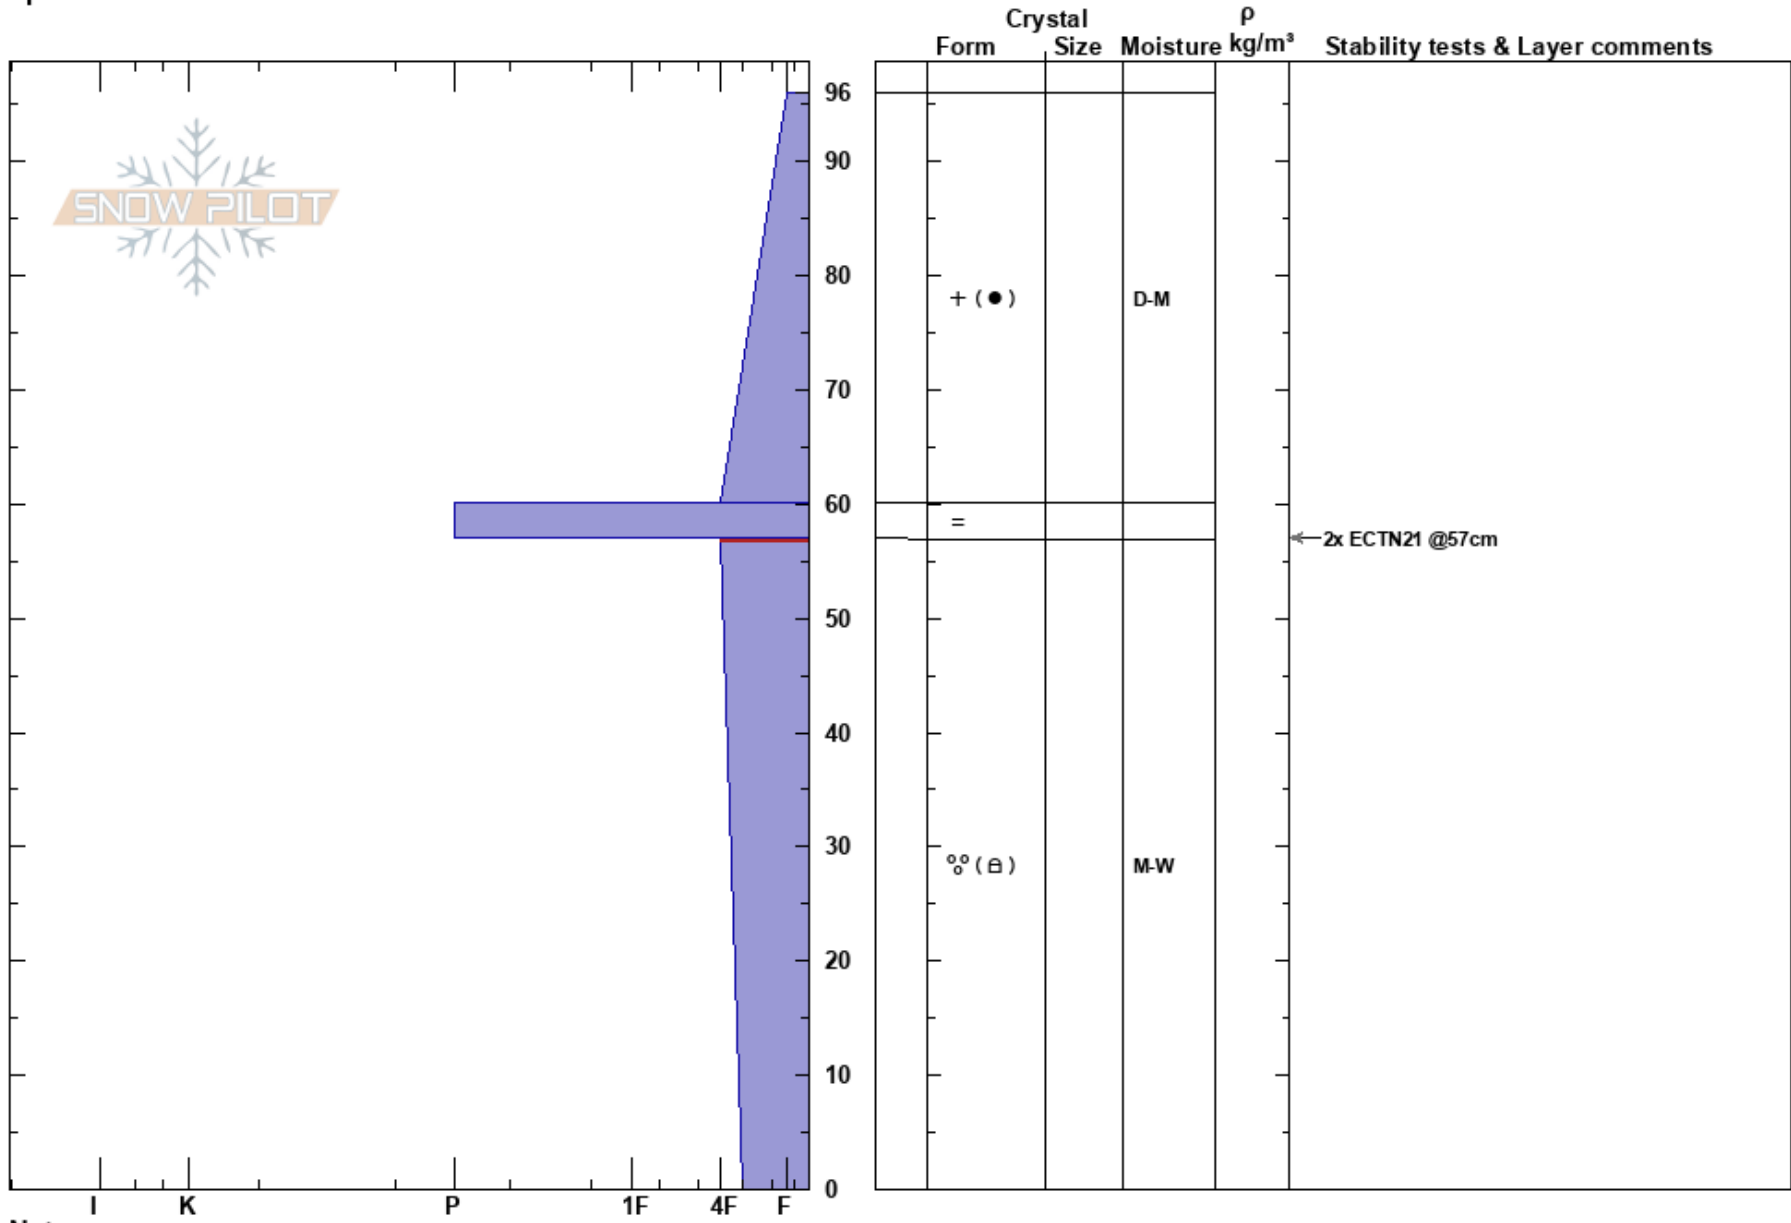

Scalplock 3 (6900 SE)
Southern Glacier Nationa
MT

Jackson George
12/08/2023 - 2:37pm

Co-ord: 48.29979N, -113.57432W

Elevation: 6900 ft

Aspect: 145°

Specifics:

Slope Angle:

Wind Loading:

Stability:

Air Temperature:

Sky Cover: OVC

Precipitation: S2

Wind: Calm

HS:96

Layer Notes:
57-0cm: Problematic layer

Notes: