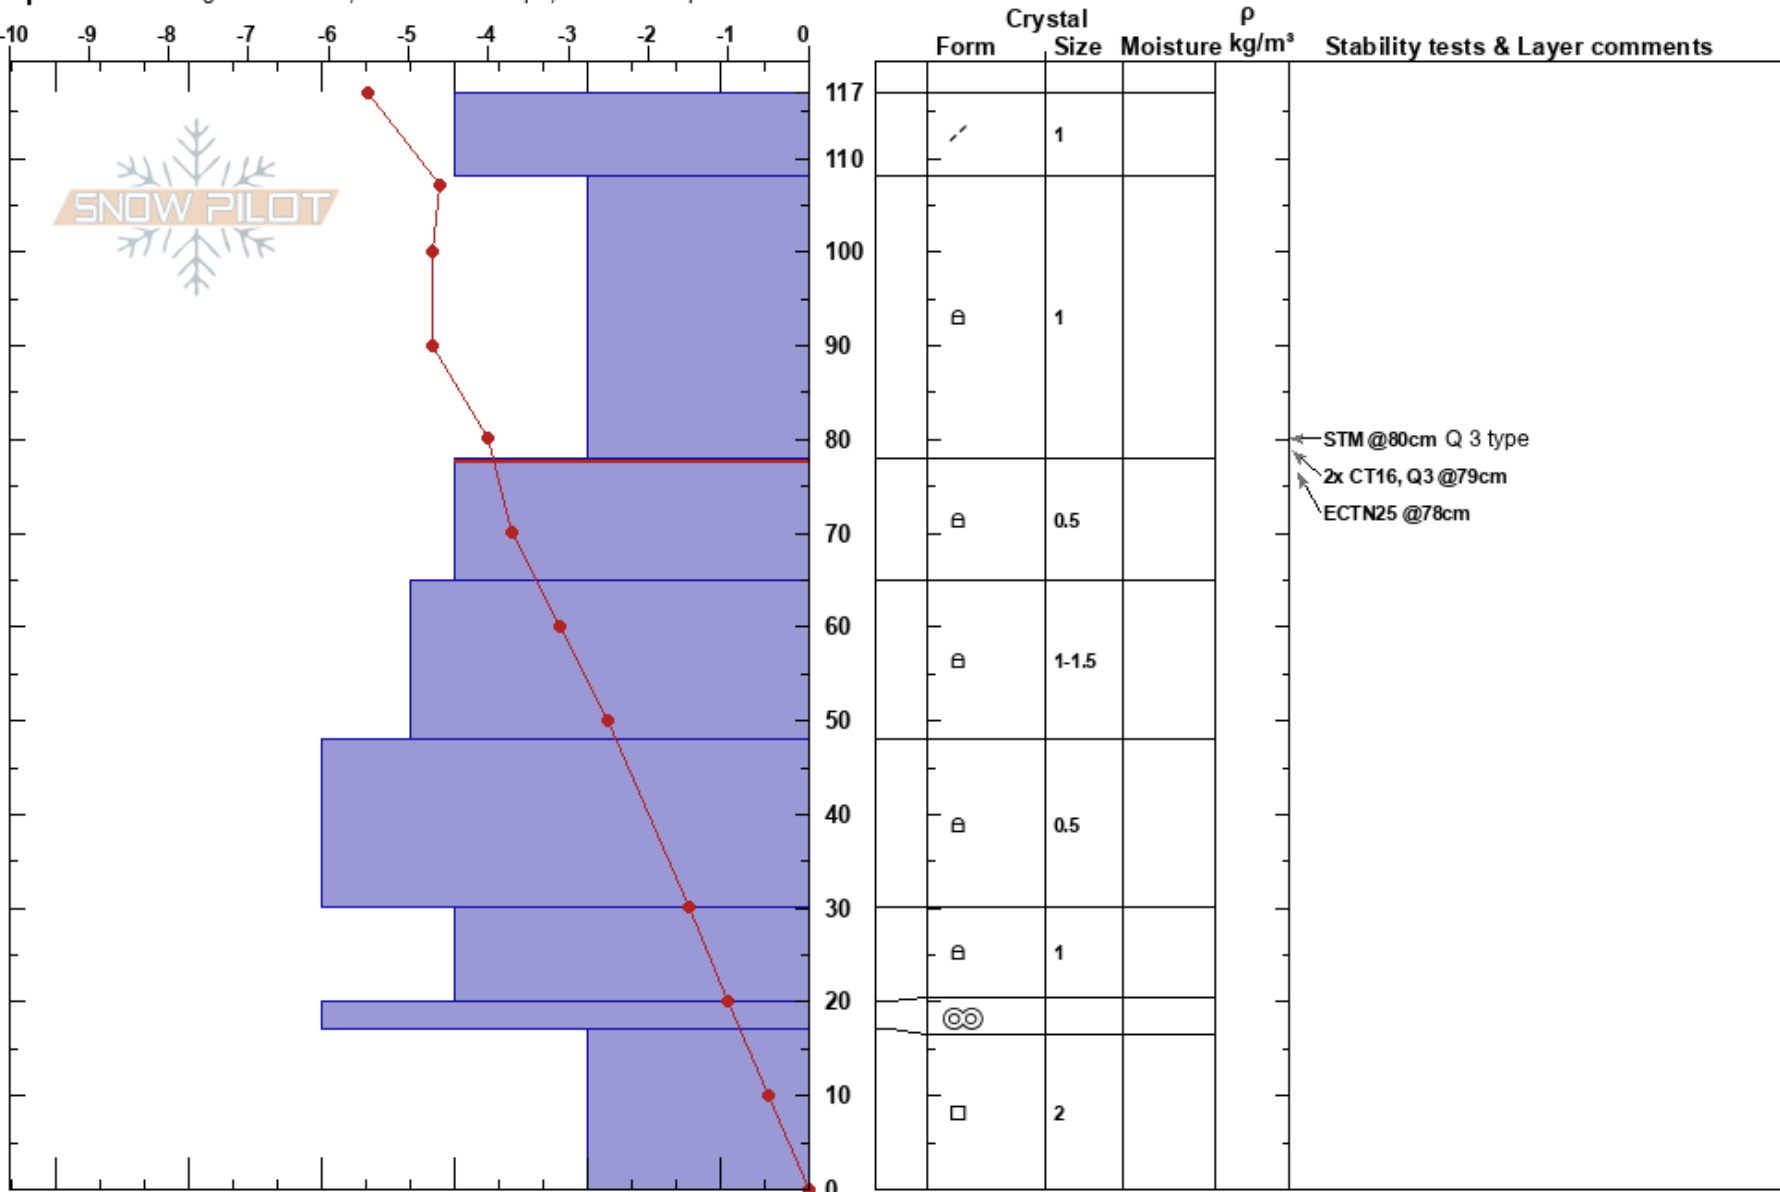

Mt Allen Shoulder  
 Northern Wasatch  
 UT  
 Elevation: 8800 ft  
 Aspect: 70°

Mark Meakins  
 01/17/2018 - 1:30pm  
 Co-ord:  
 Slope Angle: 37°  
 Wind Loading: previous

Stability: **HS:117**  
 Air Temperature: -2.4°C PS: 3 78-65cm: Problematic layer  
 Sky Cover: CLR  
 Precipitation: NO  
 Wind: Calm

Specifics: Pit dug in a Ski Area; Ski tracks on slope; We skied slope

Notes: