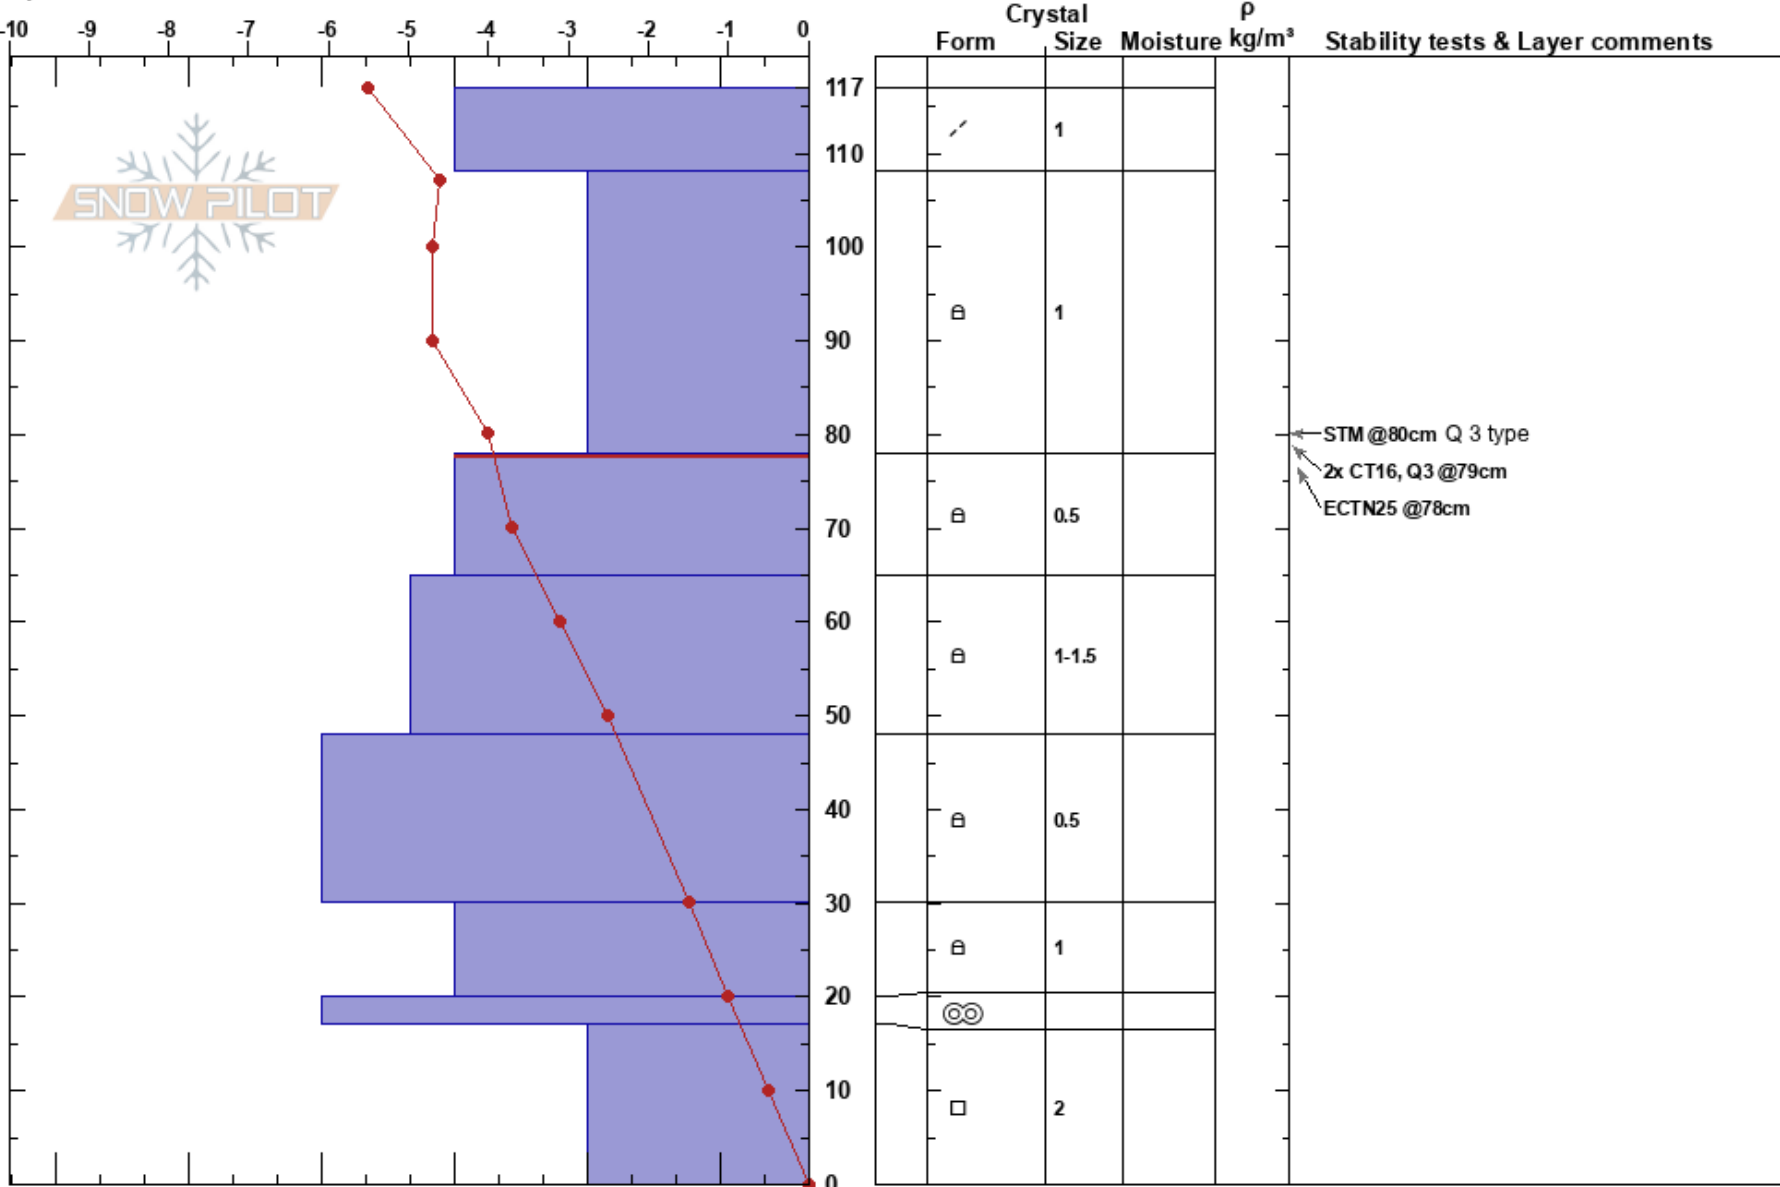

Mt Allen Shoulder  
 Northern Wasatch  
 UT  
 Elevation: 8800 ft  
 Aspect: 70°

Mark Meakins  
 01/17/2018 - 1:30pm  
 Co-ord:  
 Slope Angle: 37°  
 Wind Loading: previous

Stability: **HS:117** **Layer Notes:**  
 Air Temperature: -2.4°C **PS: 3** 78-65cm: Problematic layer  
 Sky Cover: CLR  
 Precipitation: NO  
 Wind: Calm

**Specifics:** Pit dug in a Ski Area; Ski tracks on slope; We skied slope

Notes: