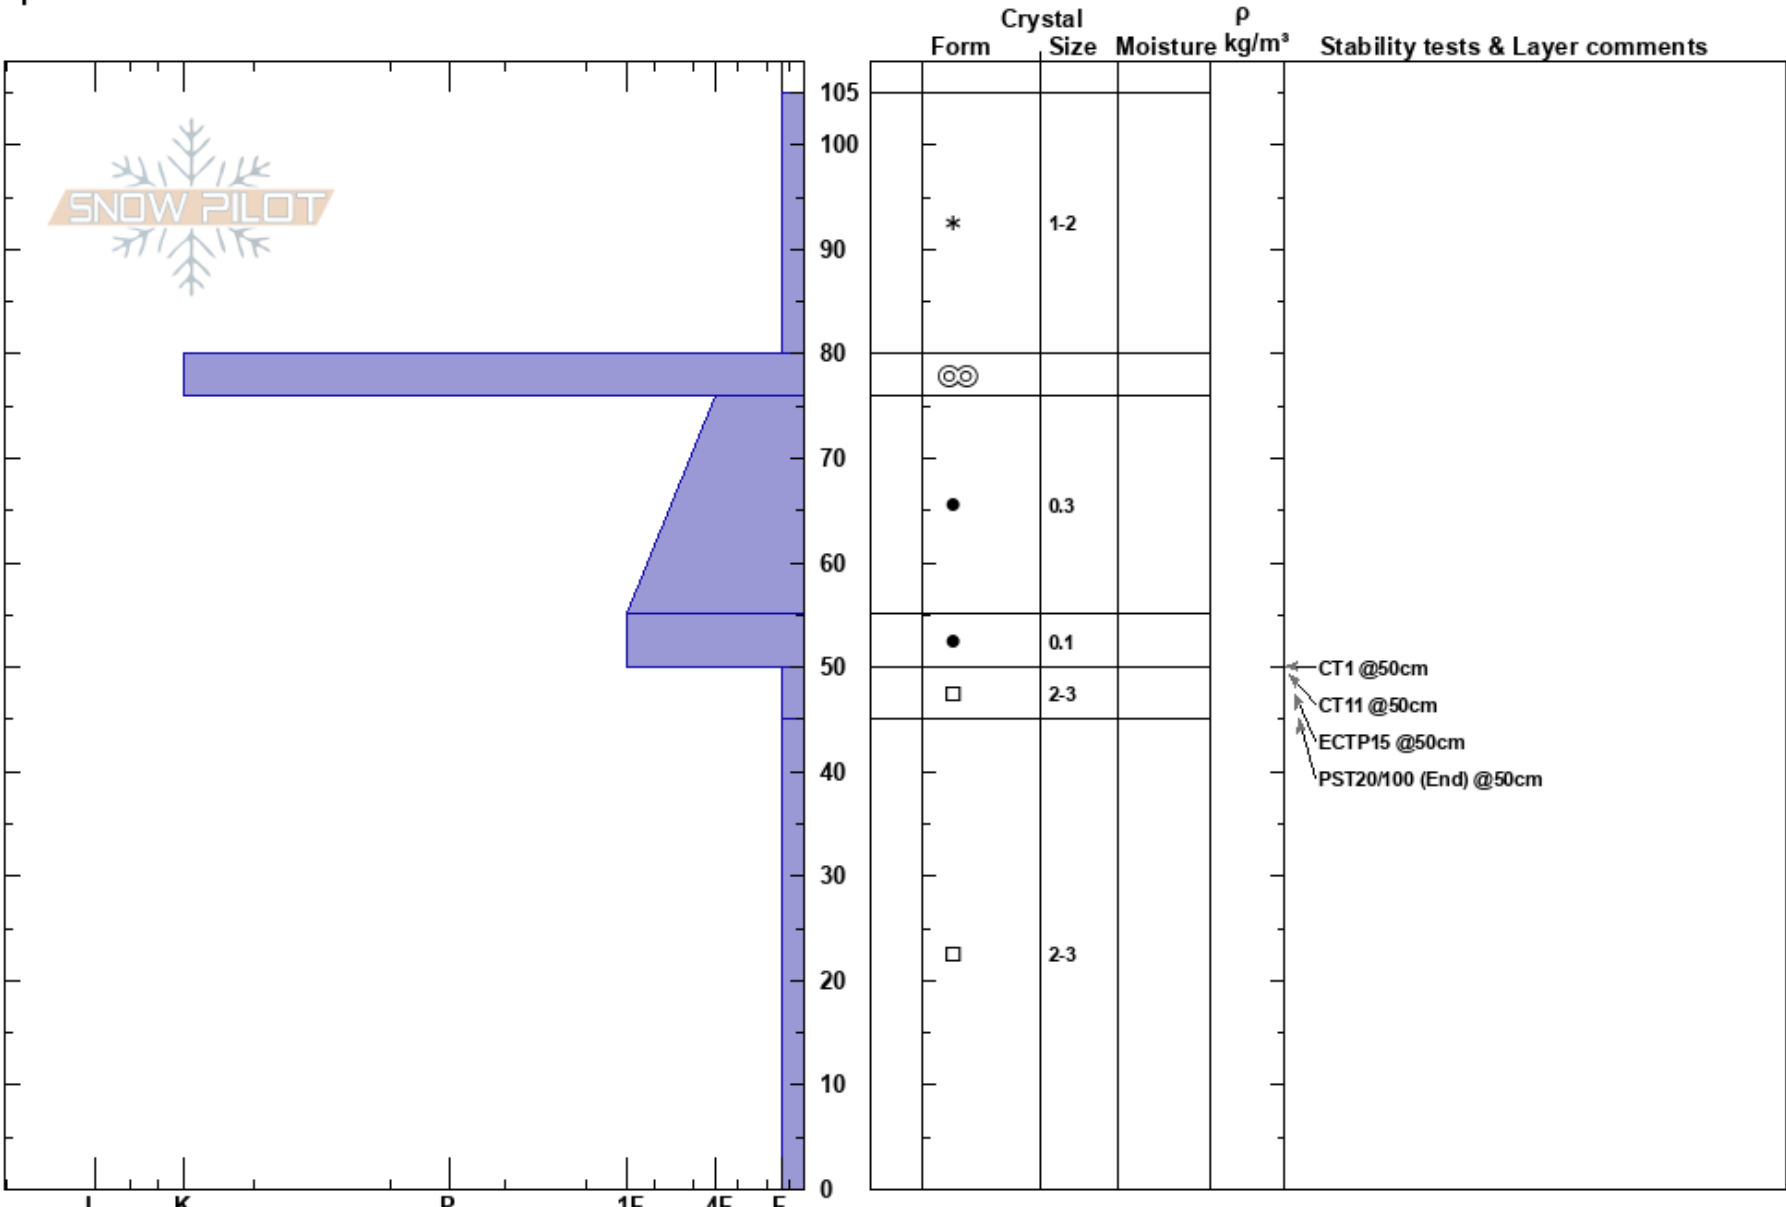

Olympic Bowl
 Teton Range
 WY
 Elevation: 2607 m
 Aspect: 45°
 Specifics:

Madeline Grubb
 12/08/2023 - 11:11am
 Co-ord: 43.48642N, -110.95546W
 Slope Angle: 12°
 Wind Loading: no

Stability:
 Air Temperature: -6°C
 Sky Cover: OVC
 Precipitation: S-1
 Wind: Light Breeze

HS:105
 PF:50
 Layer Notes:
 50-45cm: All tests broke here.
 50-45cm: Problematic layer

Notes: