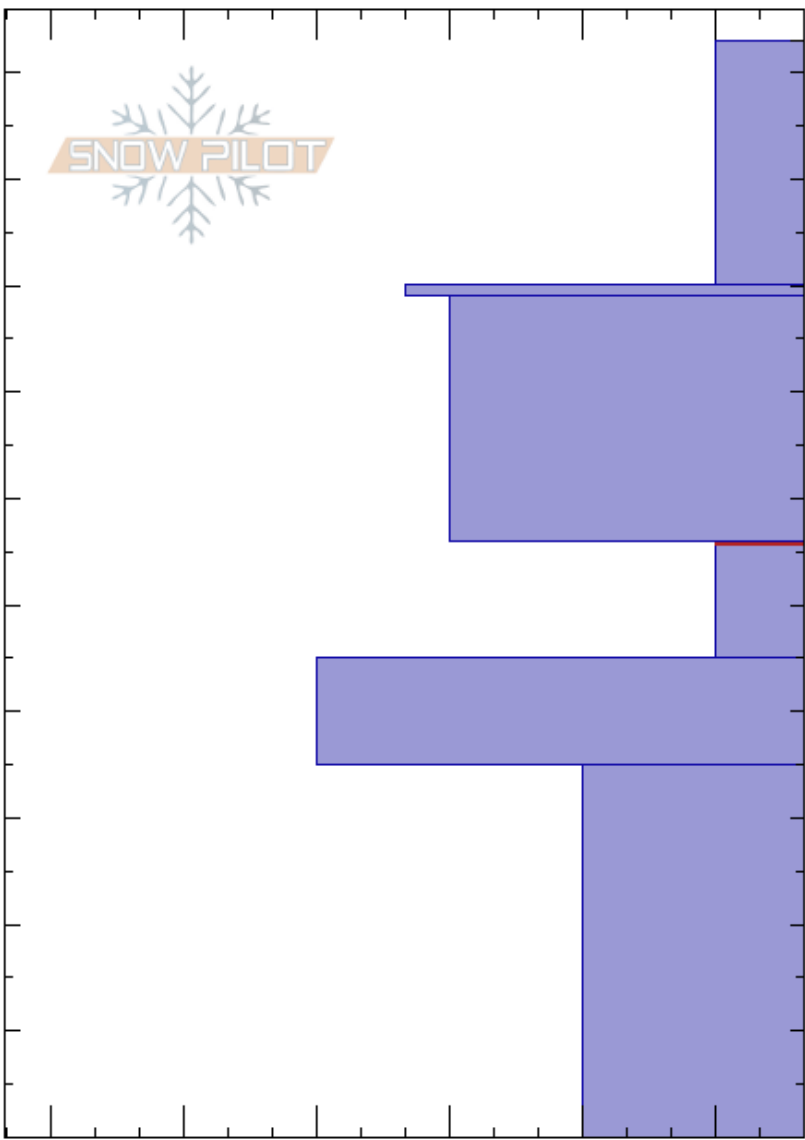

Sawtelle NE Profile
 Centennial Range
 ID
 Elevation: 9000 ft
 Aspect: 60°
 Specifics: Collapsing, localized

Ian Hoyer
 12/07/2023 - 11:30am
 Co-ord: 44.55371N, -111.44480W
 Slope Angle: 25°
 Wind Loading: yes

Stability: Poor
 Air Temperature:
 Sky Cover: OVC
 Precipitation: S-1
 Wind: W Moderate

HS:103
 PF:65
 103-80cm: 1.0" SWE
 56-45cm: Problematic layer

Height (cm)	Crystal		Moisture	ρ kg/m ³	Stability tests & Layer comments
	Form	Size			
103					
100					
90	+				103-80cm: 1.0" SWE
80	=				
70	/				
60					
56					← ECTP13 @56cm
50	□	2-4			
40	⊙(□)	(2)			
30					
20	□	2-4			
10					
0					