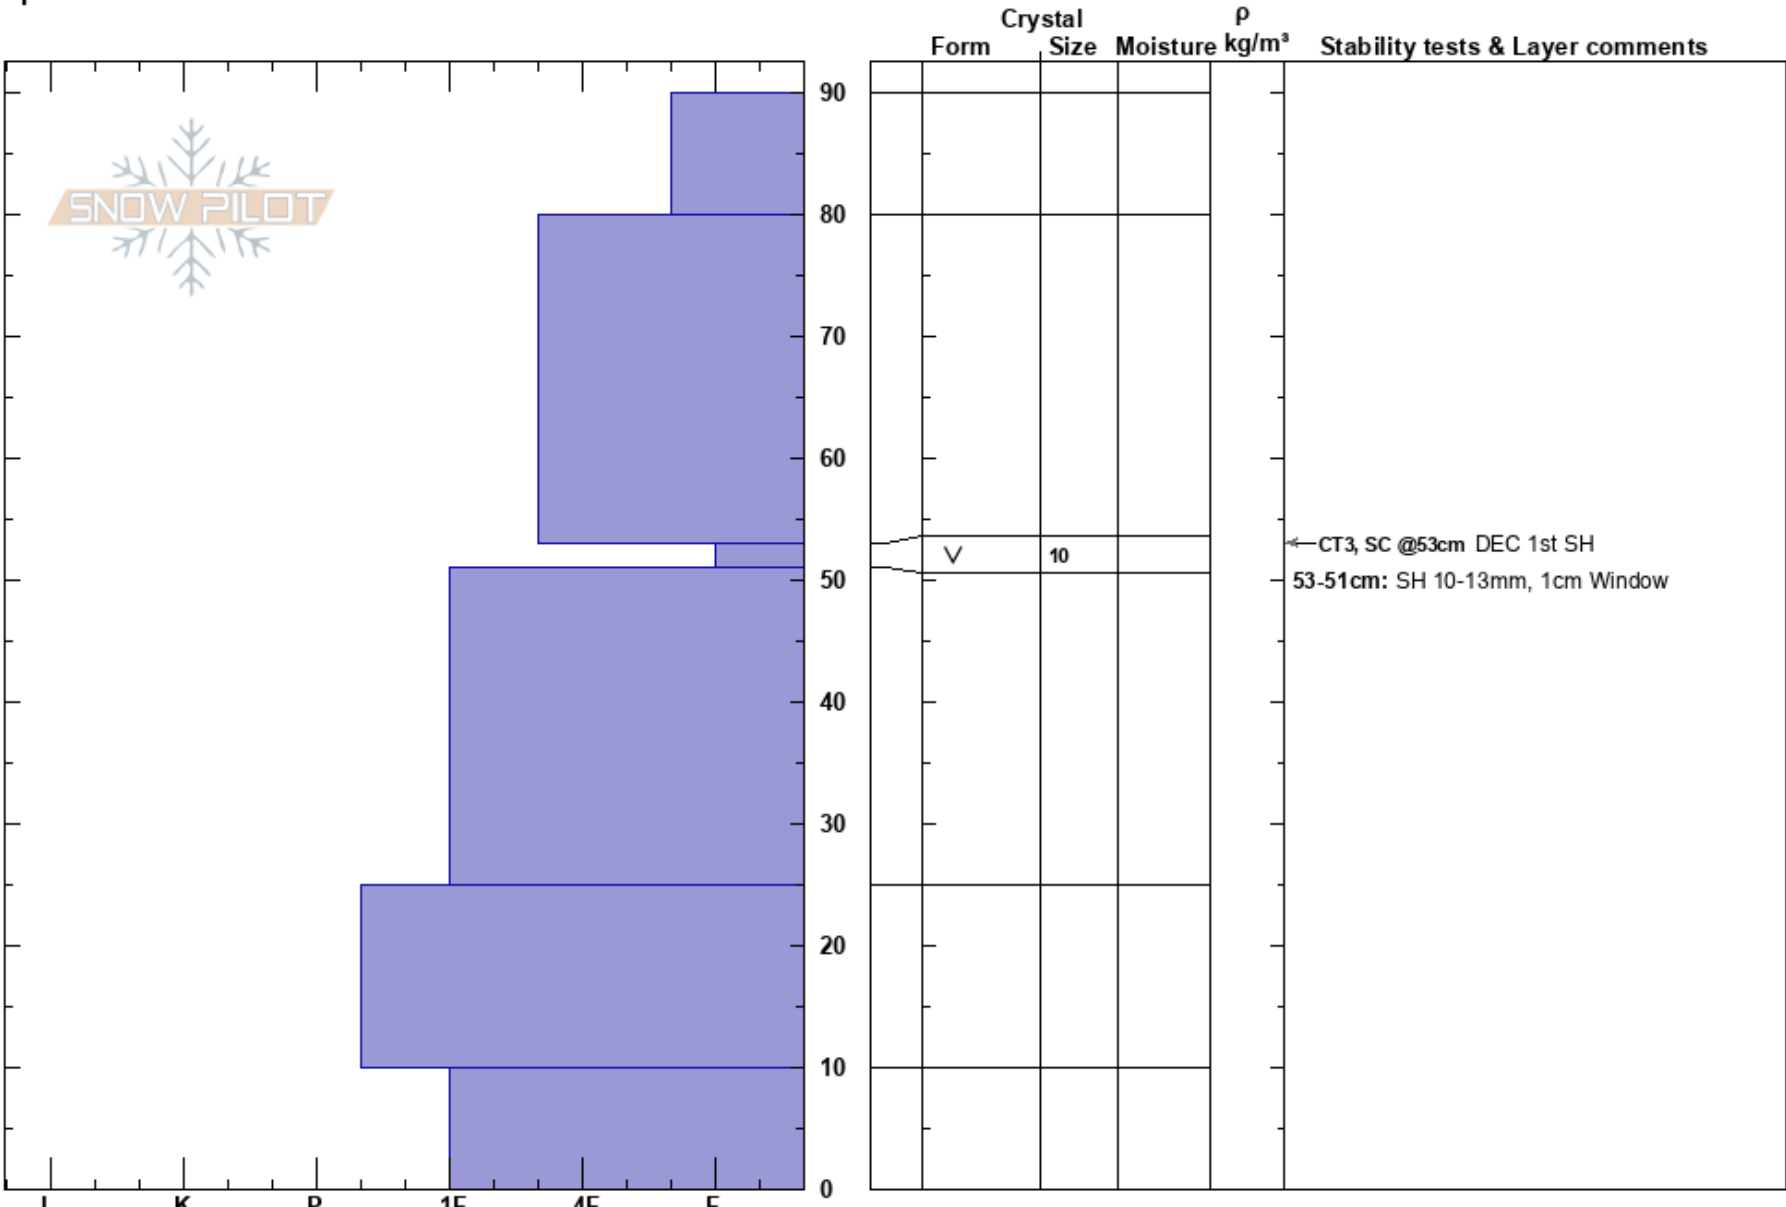

Bratwurst  
 Rockies  
 BC  
 Elevation: 2030 m  
 Aspect: SW  
 Specifics:

Justin Clarke  
 07/12/2023 - 12:30  
 Co-ord: 52.75893N, -119.61689W  
 Slope Angle: 25°  
 Wind Loading:

Stability:  
 Air Temperature: -3°C  
 Sky Cover: OVC  
 Precipitation: NO  
 Wind: Calm

HS:90  
 Layer Notes:  
 53-51cm: SH 10-13mm, 1cm Window  
 53-51cm: Problematic layer

**Notes:** MFcr below 1900m-1850m. Widespread SH problem in all elevations, all aspects, including alpine summit & col features. Widespread avalanche cycle on 35+ degree terrain. Uncertainty and concerns on > 35-degree runs, convex & connecting features. Numerous whumpfs in the surrounding terrain.